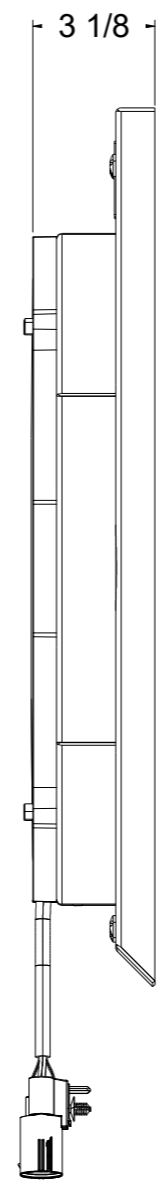

8 7 6 5 4 3 2 1

D

Fan Package SKU#	Fan Type	Dimension "X"
1-98504-008BL300	300 Watt Brushless	3.5"
1-98504-008BL500	500 Watt Brushless	

D

C

C

B

B

A

A

8 7 6 5 4 3 2 1

Contact Us:  
716-655-6760

Part Number  
**1-98504-008BL**