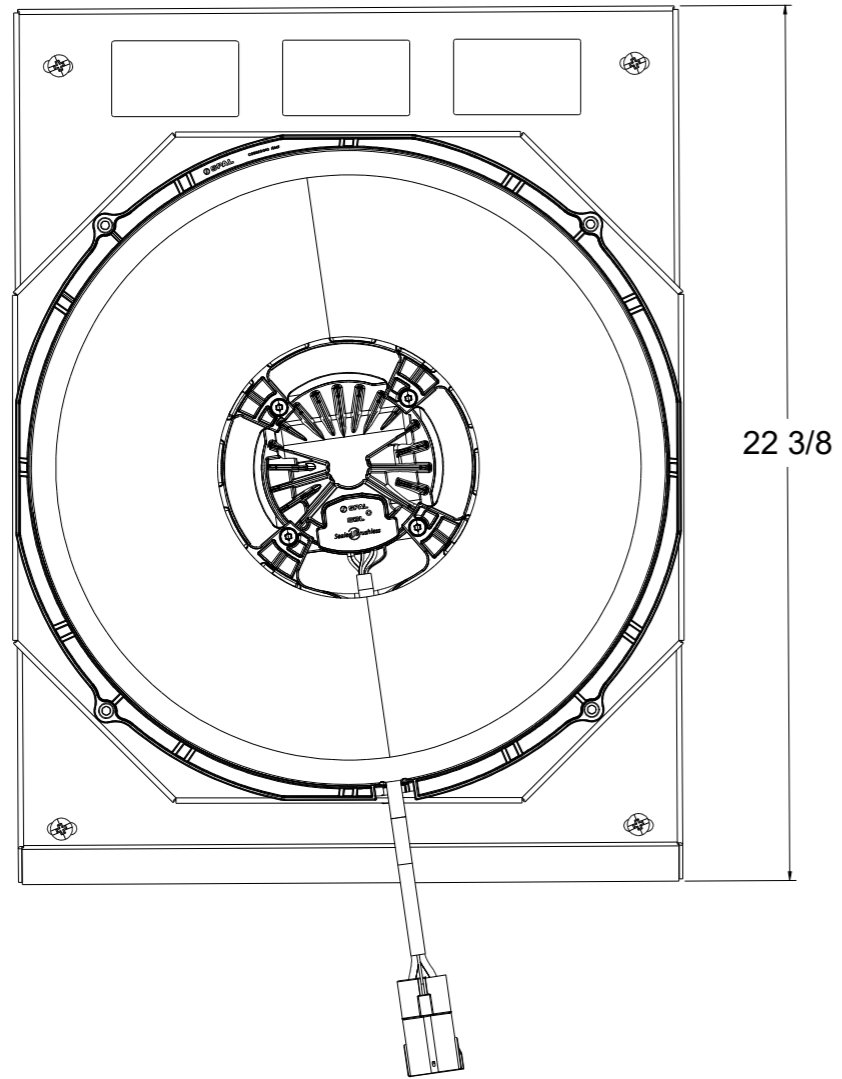

8 7 6 5 4 3 2 1

D

Fan Package SKU#	Fan Type	Dimension "X"
1-98504-008BL300	300 Watt Brushless	3.5"
1-98504-008BL500	500 Watt Brushless	

D

C

C

B

B

A

A

8 7 6 5 4 3 2 1

Contact Us:  
716-655-6760

Part Number  
**1-98504-008BL**