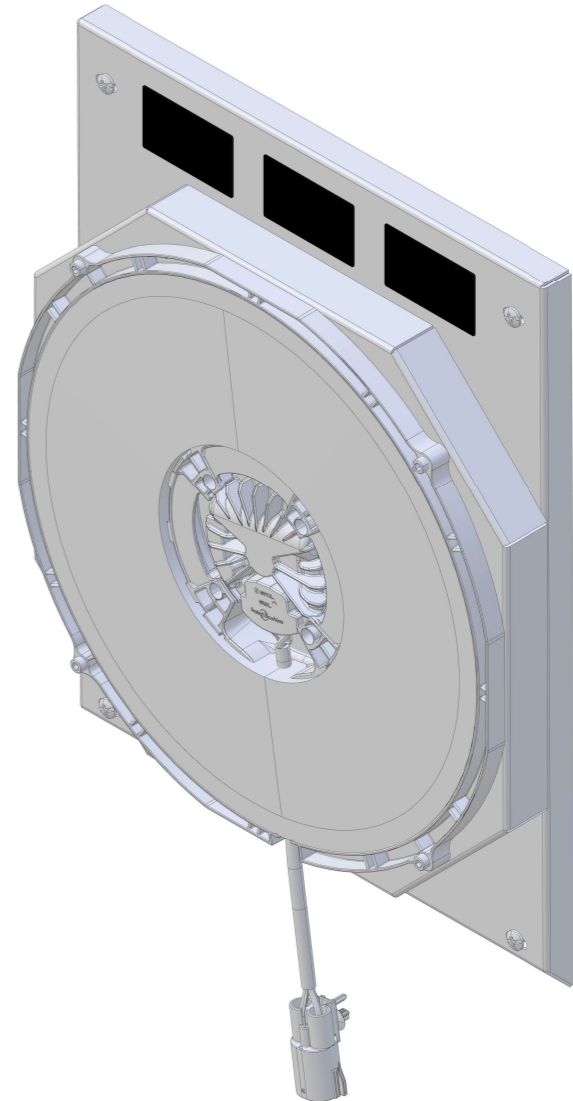

8 7 6 5 4 3 2 1

D

Fan Package SKU#	Fan Type	Dimension "X"
1-98504-008BL300	300 Watt Brushless	3.5"
1-98504-008BL500	500 Watt Brushless	

D

C

C

B

B

A

A

8 7 6 5 4 3 2 1

Contact Us:  
716-655-6760

Part Number  
**1-98504-008BL**