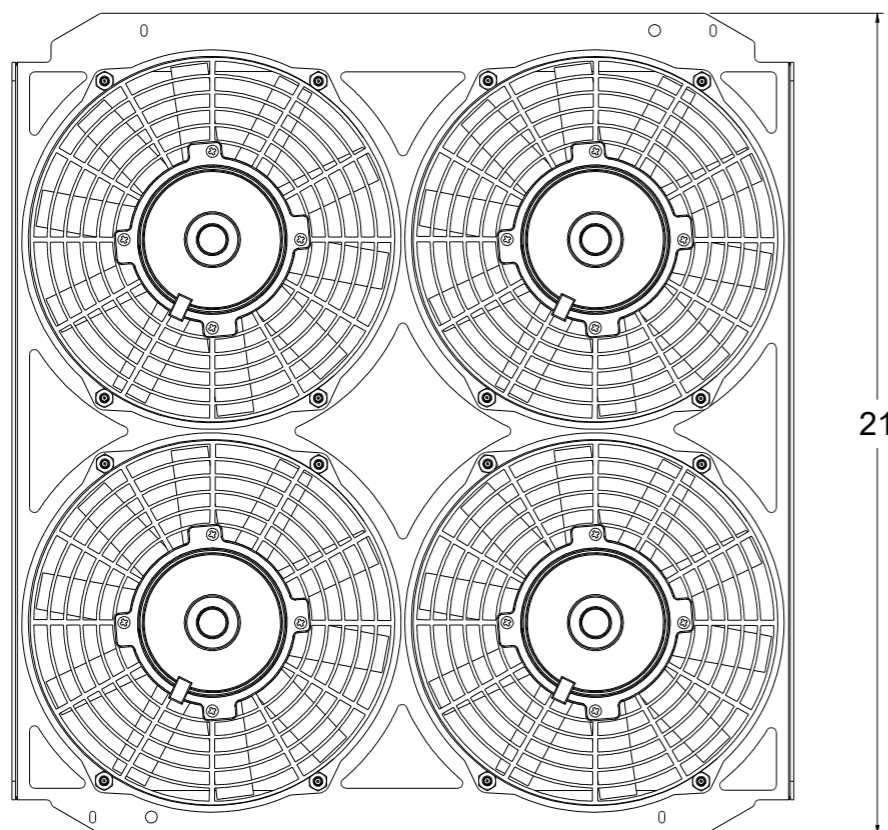

8 7 6 5 4 3 2 1

D

20

SKU #	Radiator DWG #	Radiator P/N	Transmission	Core Size	Bracket & Fan DWG #	Bracket & Fan P/N	Fan Type	Dimension "X"		
1-547-104LP	1-547-Radiator	1-547-100	Manual	STANDARD (2 Rows of 1" Tubes)	1-547-004 (Quad Fans-Bracket)	1-547-004LP	Low Profile	5"		
1-547-104MD						1-547-004MD	Medium Duty	5.5"		
1-547-104HP						1-547-004HP	High Performance	6.5"		
1-547-114LP						1-547-110	Automatic	1-547-004LP	Low Profile	5"
1-547-114MD								1-547-004MD	Medium Duty	5.5"
1-547-114HP								1-547-004HP	High Performance	6.5"
1-547-204LP		1-547-200	Manual	UPGRADED (2 Rows of 1.25" Tubes)		1-547-004LP	Low Profile	5"		
1-547-204MD						1-547-004MD	Medium Duty	5.5"		
1-547-204HP						1-547-004HP	High Performance	6.5"		
1-547-214LP						1-547-210	Automatic	1-547-004LP	Low Profile	5"
1-547-214MD								1-547-004MD	Medium Duty	5.5"
1-547-214HP								1-547-004HP	High Performance	6.5"

D

C

21

C

B

2

B

A

8 7 6 5 4 3 2 1

Wizard
cooling
Custom Aluminum Radiators
www.wizardcooling.com

Contact Us:
716-655-6760

Part Number
1-547-004

A