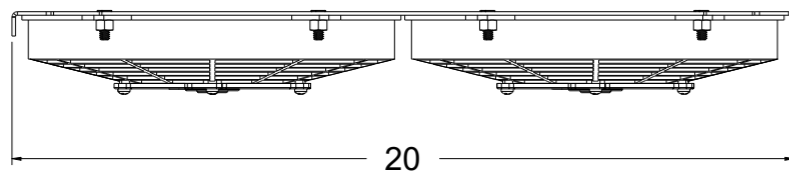

8 7 6 5 4 3 2 1

D

20

SKU #	Radiator DWG #	Radiator P/N	Transmission	Core Size	Bracket & Fan DWG #	Bracket & Fan P/N	Fan Type	Dimension "X"		
1-547-104LP	1-547-Radiator	1-547-100	Manual	STANDARD (2 Rows of 1" Tubes)	1-547-004 (Quad Fans-Bracket)	1-547-004LP	Low Profile	5"		
1-547-104MD						1-547-004MD	Medium Duty	5.5"		
1-547-104HP						1-547-004HP	High Performance	6.5"		
1-547-114LP						1-547-110	Automatic	1-547-004LP	Low Profile	5"
1-547-114MD								1-547-004MD	Medium Duty	5.5"
1-547-114HP								1-547-004HP	High Performance	6.5"
1-547-204LP		1-547-200	Manual	UPGRADED (2 Rows of 1.25" Tubes)		1-547-004LP	Low Profile	5"		
1-547-204MD						1-547-004MD	Medium Duty	5.5"		
1-547-204HP						1-547-004HP	High Performance	6.5"		
1-547-214LP						1-547-210	Automatic	1-547-004LP	Low Profile	5"
1-547-214MD								1-547-004MD	Medium Duty	5.5"
1-547-214HP								1-547-004HP	High Performance	6.5"