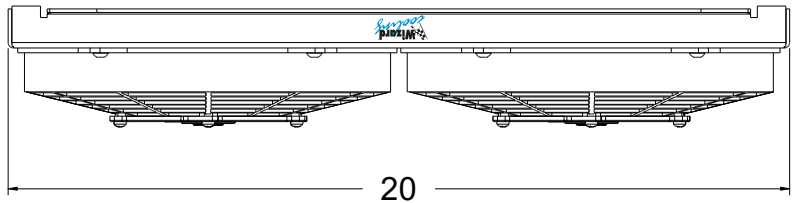

8 7 6 5 4 3 2 1

| SKU #       | Radiator DWG # | Radiator P/N | Transmission | Core Size                           | Shroud & Fan DWG #    | Shroud & Fan P/N | Fan Type    | Dimension "X" |
|-------------|----------------|--------------|--------------|-------------------------------------|-----------------------|------------------|-------------|---------------|
| 1-547-109LP | 1-547-Radiator | 1-547-100    | Manual       | STANDARD<br>(2 Rows of 1" Tubes)    | 1-547-009<br>(Shroud) | 1-547-009LP      | Low Profile | 6"            |
| 1-547-119RP |                | 1-547-110    | Automatic    |                                     |                       |                  |             |               |
| 1-547-209LP |                | 1-547-200    | Manual       | UPGRADED<br>(2 Rows of 1.25" Tubes) |                       |                  |             |               |
| 1-547-219LP |                | 1-547-210    | Automatic    |                                     |                       |                  |             |               |