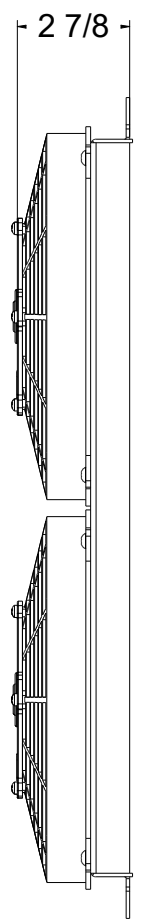

8 7 6 5 4 3 2 1

| SKU #       | Radiator DWG # | Radiator P/N | Transmission | Core Size                           | Shroud & Fan DWG #    | Shroud & Fan P/N | Fan Type    | Dimension "X" |
|-------------|----------------|--------------|--------------|-------------------------------------|-----------------------|------------------|-------------|---------------|
| 1-547-109LP | 1-547-Radiator | 1-547-100    | Manual       | STANDARD<br>(2 Rows of 1" Tubes)    | 1-547-009<br>(Shroud) | 1-547-009LP      | Low Profile | 6"            |
| 1-547-119RP |                | 1-547-110    | Automatic    |                                     |                       |                  |             |               |
| 1-547-209LP |                | 1-547-200    | Manual       | UPGRADED<br>(2 Rows of 1.25" Tubes) |                       |                  |             |               |
| 1-547-219LP |                | 1-547-210    | Automatic    |                                     |                       |                  |             |               |