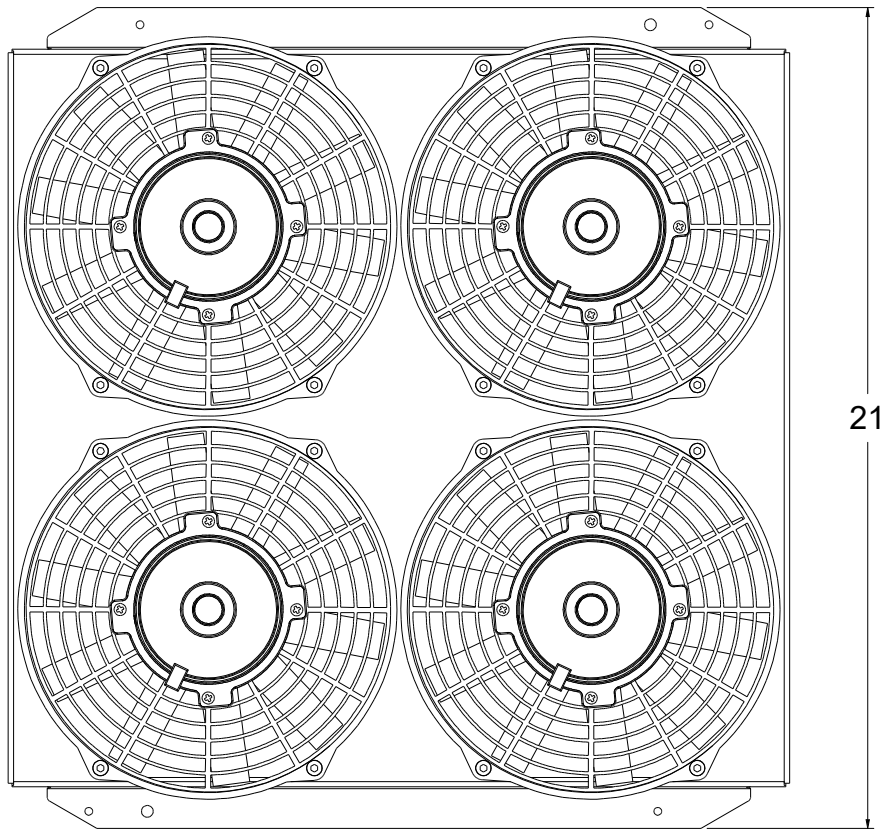

8 7 6 5 4 3 2 1

| SKU #       | Radiator DWG # | Radiator P/N | Transmission | Core Size                           | Shroud & Fan DWG #    | Shroud & Fan P/N | Fan Type    | Dimension "X" |
|-------------|----------------|--------------|--------------|-------------------------------------|-----------------------|------------------|-------------|---------------|
| 1-547-109LP | 1-547-Radiator | 1-547-100    | Manual       | STANDARD<br>(2 Rows of 1" Tubes)    | 1-547-009<br>(Shroud) | 1-547-009LP      | Low Profile | 6"            |
| 1-547-119RP |                | 1-547-110    | Automatic    |                                     |                       |                  |             |               |
| 1-547-209LP |                | 1-547-200    | Manual       | UPGRADED<br>(2 Rows of 1.25" Tubes) |                       |                  |             |               |
| 1-547-219LP |                | 1-547-210    | Automatic    |                                     |                       |                  |             |               |