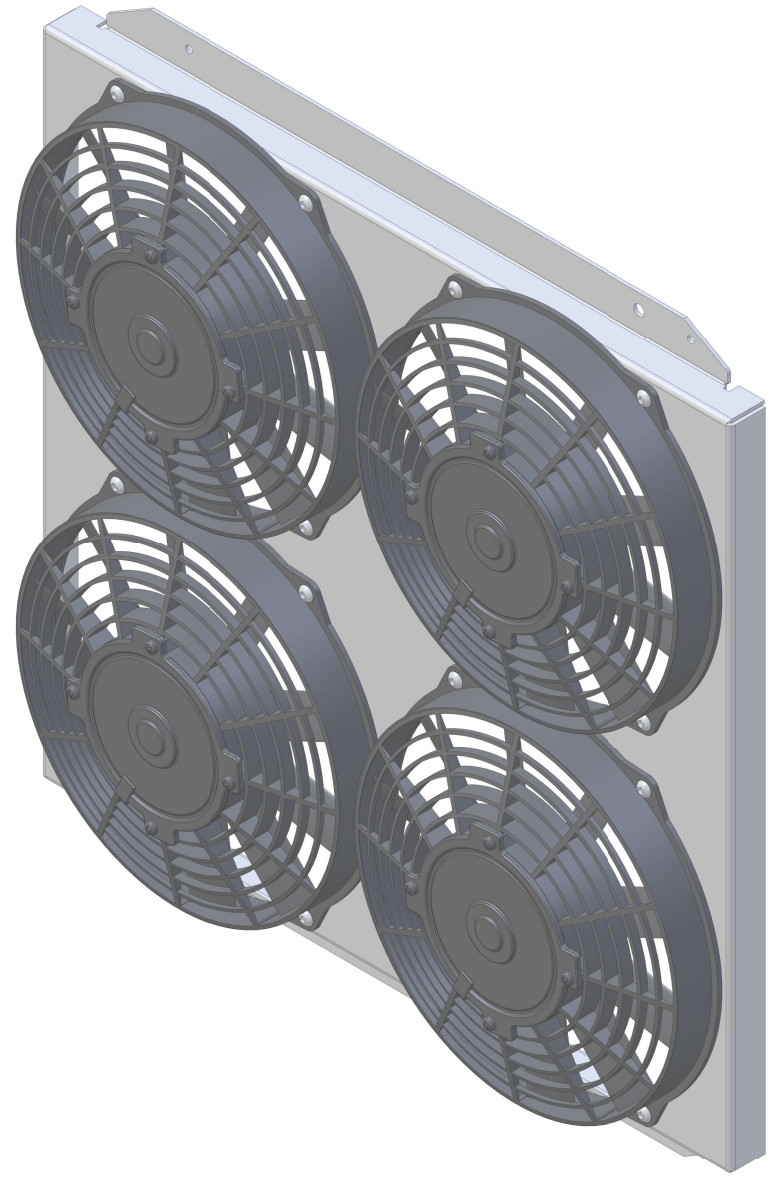

8 7 6 5 4 3 2 1

| SKU #       | Radiator DWG # | Radiator P/N | Transmission | Core Size                           | Shroud & Fan DWG #    | Shroud & Fan P/N | Fan Type    | Dimension "X" |
|-------------|----------------|--------------|--------------|-------------------------------------|-----------------------|------------------|-------------|---------------|
| 1-547-109LP | 1-547-Radiator | 1-547-100    | Manual       | STANDARD<br>(2 Rows of 1" Tubes)    | 1-547-009<br>(Shroud) | 1-547-009LP      | Low Profile | 6"            |
| 1-547-119RP |                | 1-547-110    | Automatic    |                                     |                       |                  |             |               |
| 1-547-209LP |                | 1-547-200    | Manual       | UPGRADED<br>(2 Rows of 1.25" Tubes) |                       |                  |             |               |
| 1-547-219LP |                | 1-547-210    | Automatic    |                                     |                       |                  |             |               |