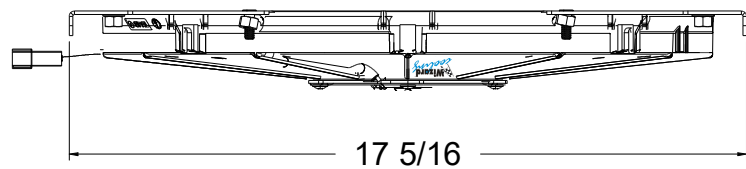

8 7 6 5 4 3 2 1

SKU #	Fan Type	Fan Part #	Dimension "X"
1-98496-001LP	Low Profile	7-30100400	2"
1-98496-001MD	Medium Duty	7-30101516	2.5"
1-98496-001HP	High Performance	7-30102120	3.5"

**Wizard**  
*cooling*  
Custom Aluminum Radiators  
[www.wizardcooling.com](http://www.wizardcooling.com)