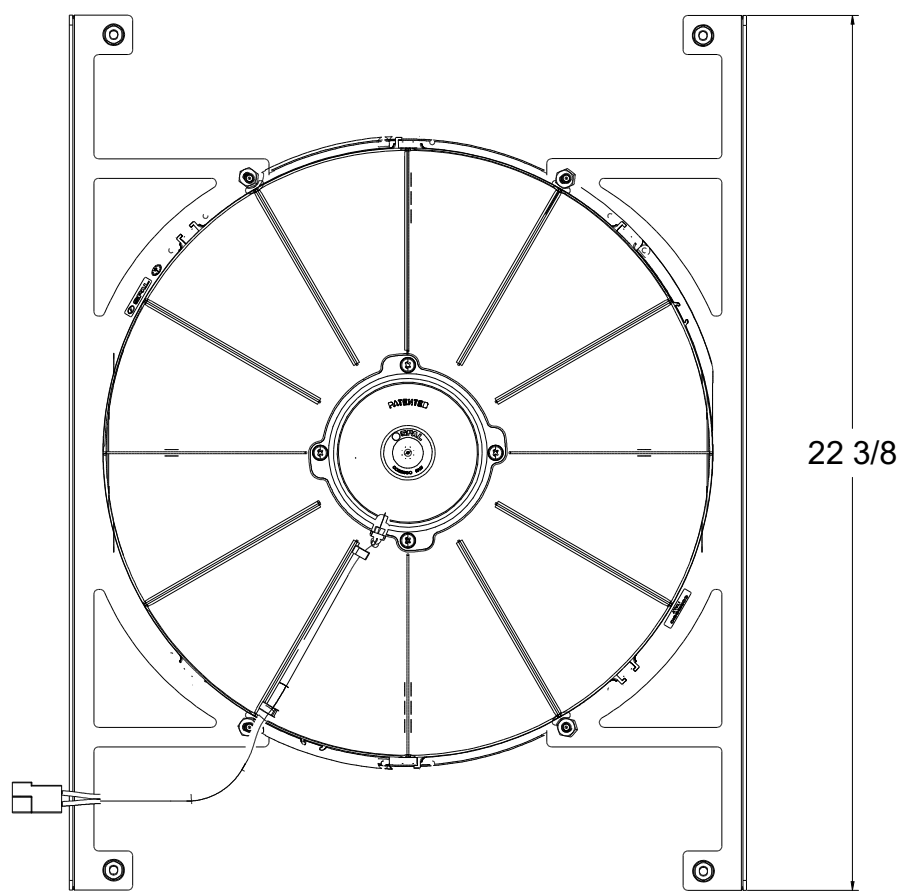

8 7 6 5 4 3 2 1

SKU #	Fan Type	Fan Part #	Dimension "X"
1-98496-001LP	Low Profile	7-30100400	2"
1-98496-001MD	Medium Duty	7-30101516	2.5"
1-98496-001HP	High Performance	7-30102120	3.5"

**Wizard**  
*cooling*  
Custom Aluminum Radiators  
[www.wizardcooling.com](http://www.wizardcooling.com)

Contact Us:  
716-655-6760

Part Number  
**1-98496-001**

8 7 6 5 4 3 2 1