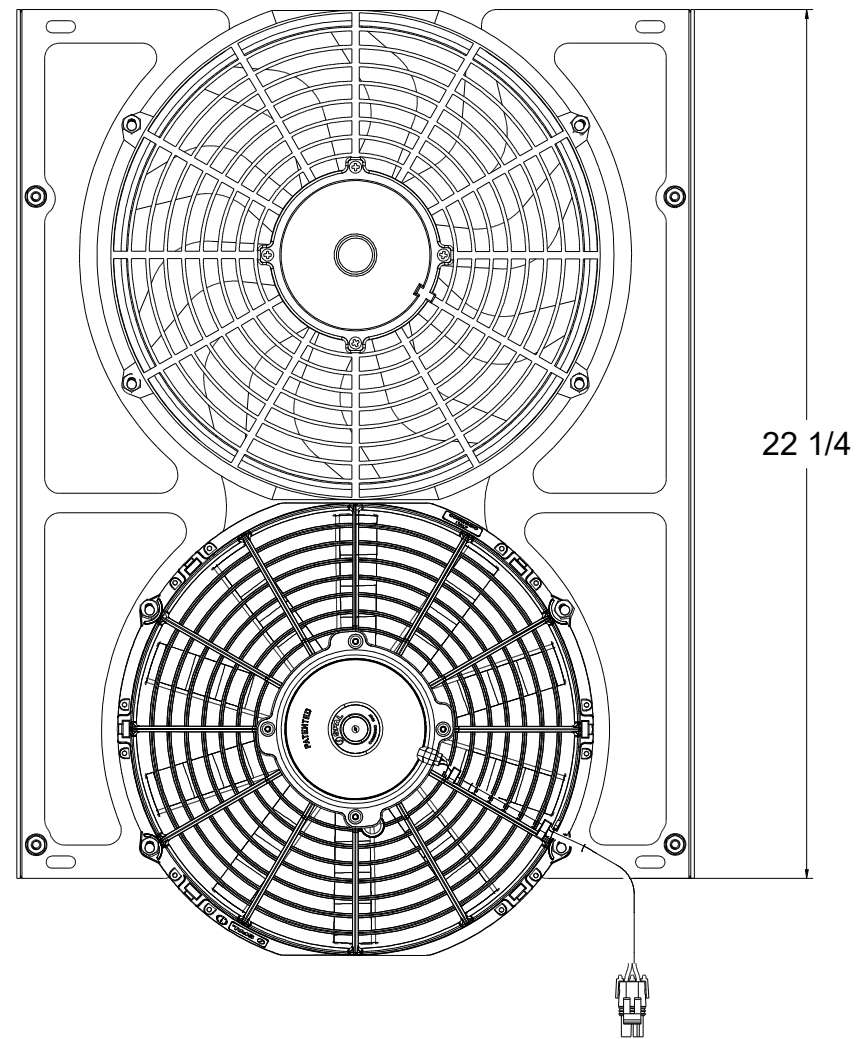

SKU #	Fan Type	Pusher Fan Part #	Dimension "X"
1-98496-007LP	Low Profile	7-301	2"
1-98496-007MD	Medium Duty	7-301	2.5"
1-98496-007HP	High Performance	7-301	3.5"

 Custom Aluminum Radiators
www.wizardcooling.com