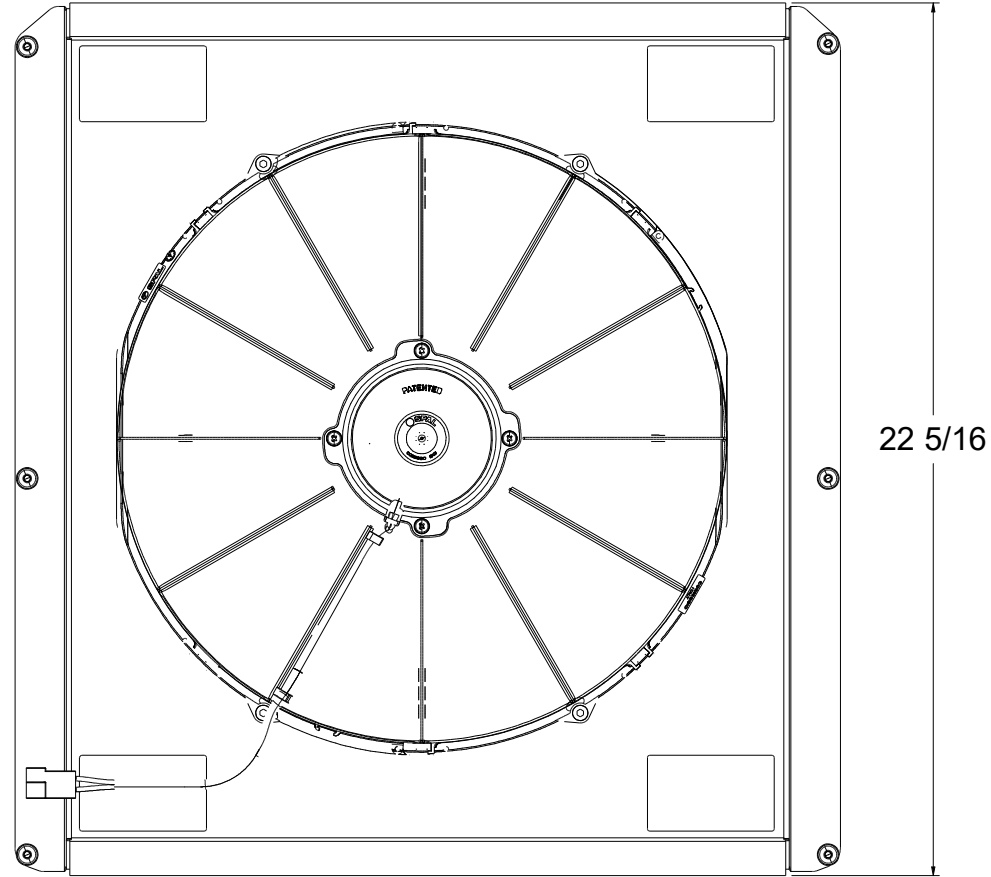

8 7 6 5 4 3 2 1

D

D

SKU #	Fan Type	Fan Part #	Dimension "X"
1-98480-008LP	Low Profile	7-30100400	3"
1-98480-008MD	Medium Duty	7-30101516	3.5"
1-98480-008HP	High Performance	7-30102120	4.5"

C

C

B

B