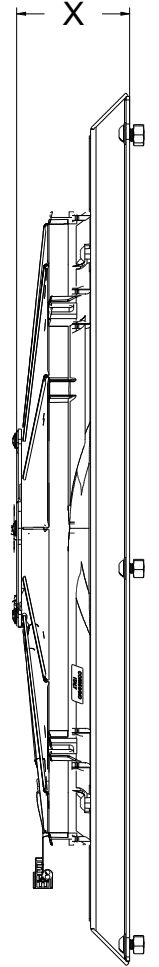

8 7 6 5 4 3 2 1

D

D

SKU #	Fan Type	Fan Part #	Dimension "X"
1-98480-008LP	Low Profile	7-30100400	3"
1-98480-008MD	Medium Duty	7-30101516	3.5"
1-98480-008HP	High Performance	7-30102120	4.5"

C

C

B

B