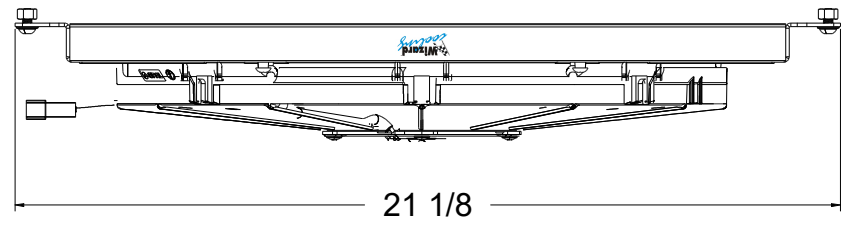

8 7 6 5 4 3 2 1

D

D

SKU #	Fan Type	Fan Part #	Dimension "X"
1-98480-008LP	Low Profile	7-30100400	3"
1-98480-008MD	Medium Duty	7-30101516	3.5"
1-98480-008HP	High Performance	7-30102120	4.5"

C

C

B

B