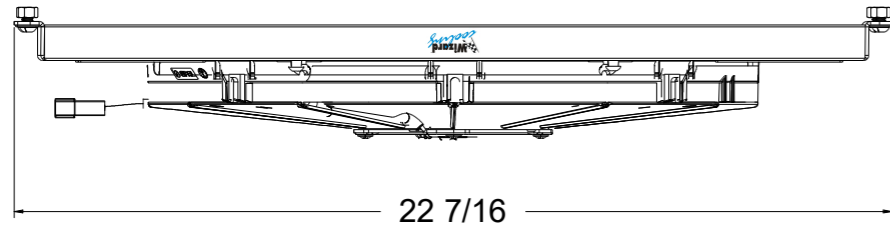

8 7 6 5 4 3 2 1

D

D

SKU #	Fan Type	Fan Part #	Dimension "X"
1-98500-008LP	Low Profile	7-30100400	3"
1-98500-008MD	Medium Duty	7-30101516	3.5"
1-98500-008HP	High Performance	7-30102120	4.5"

C

C

B

B