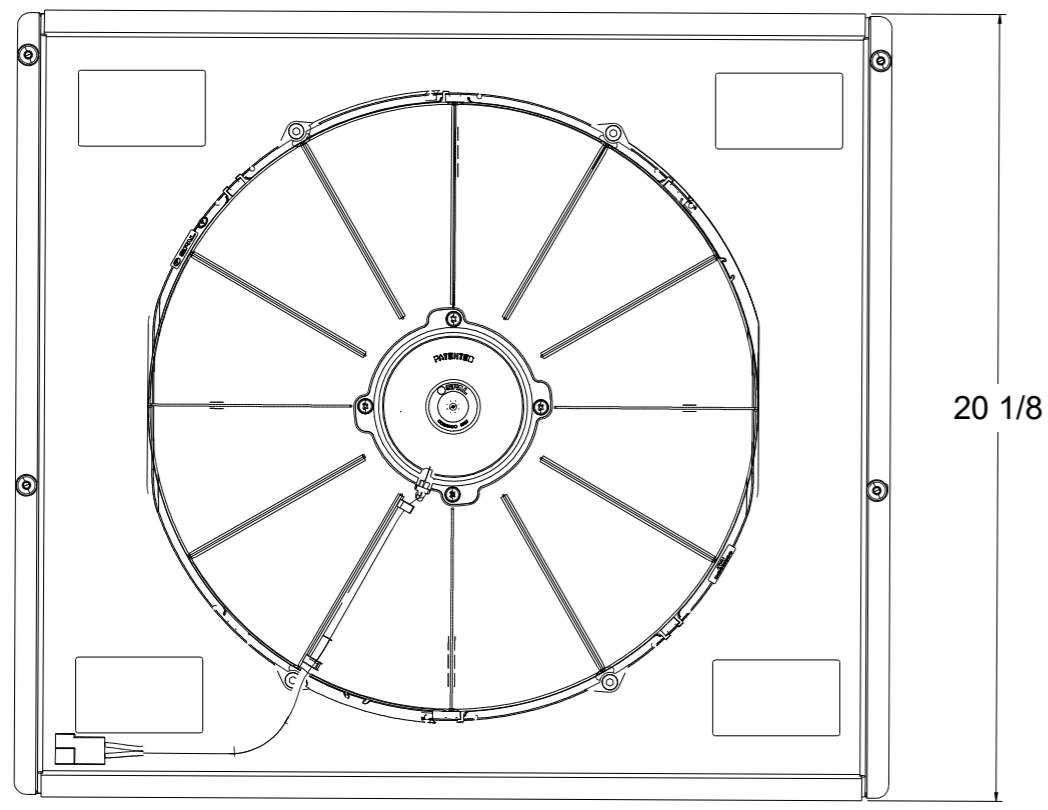

8 7 6 5 4 3 2 1

D

D

SKU #	Fan Type	Fan Part #	Dimension "X"
1-98500-008LP	Low Profile	7-30100400	3"
1-98500-008MD	Medium Duty	7-30101516	3.5"
1-98500-008HP	High Performance	7-30102120	4.5"

C

C

B

B