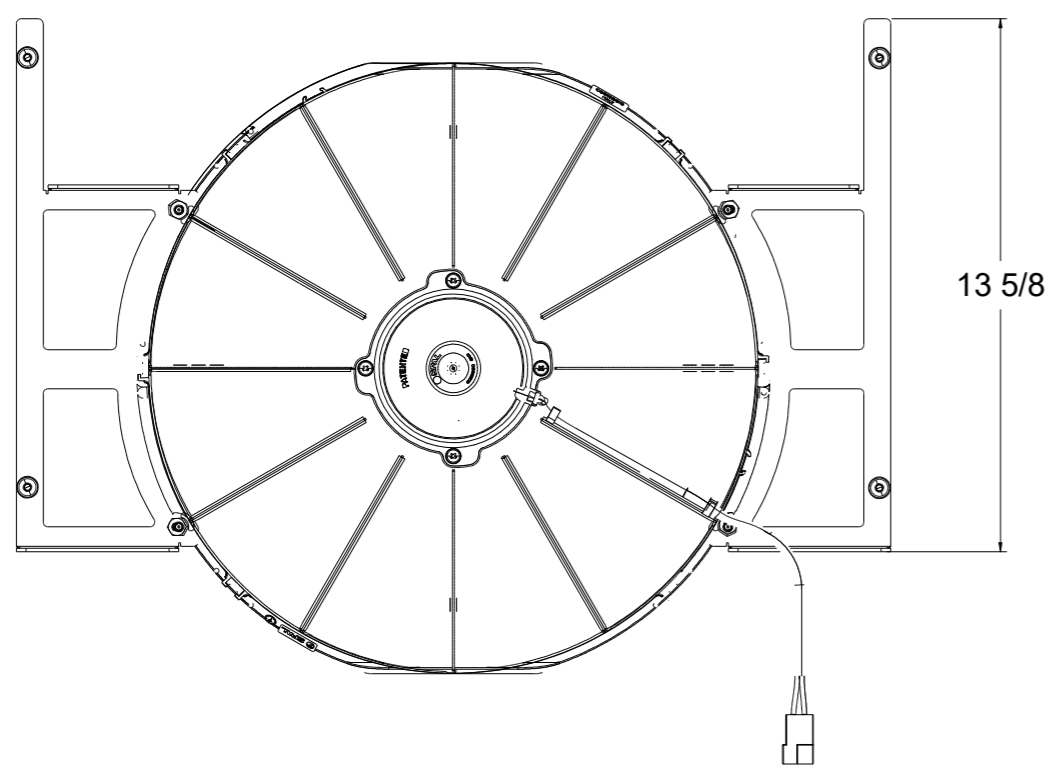

| SKU # | Fan Type | Fan Part # | Dimension "X" |
|---------------|------------------|------------|---------------|
| 1-98500-001LP | Low Profile | 7-30100400 | 2" |
| 1-98500-001MD | Medium Duty | 7-30101516 | 2.5" |
| 1-98500-001HP | High Performance | 7-30102120 | 3.5" |