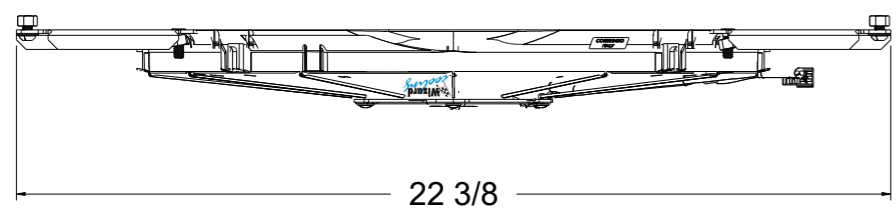

| SKU # | Fan Type | Fan Part # | Dimension "X" |
|---------------|------------------|------------|---------------|
| 1-98500-001LP | Low Profile | 7-30100400 | 2" |
| 1-98500-001MD | Medium Duty | 7-30101516 | 2.5" |
| 1-98500-001HP | High Performance | 7-30102120 | 3.5" |