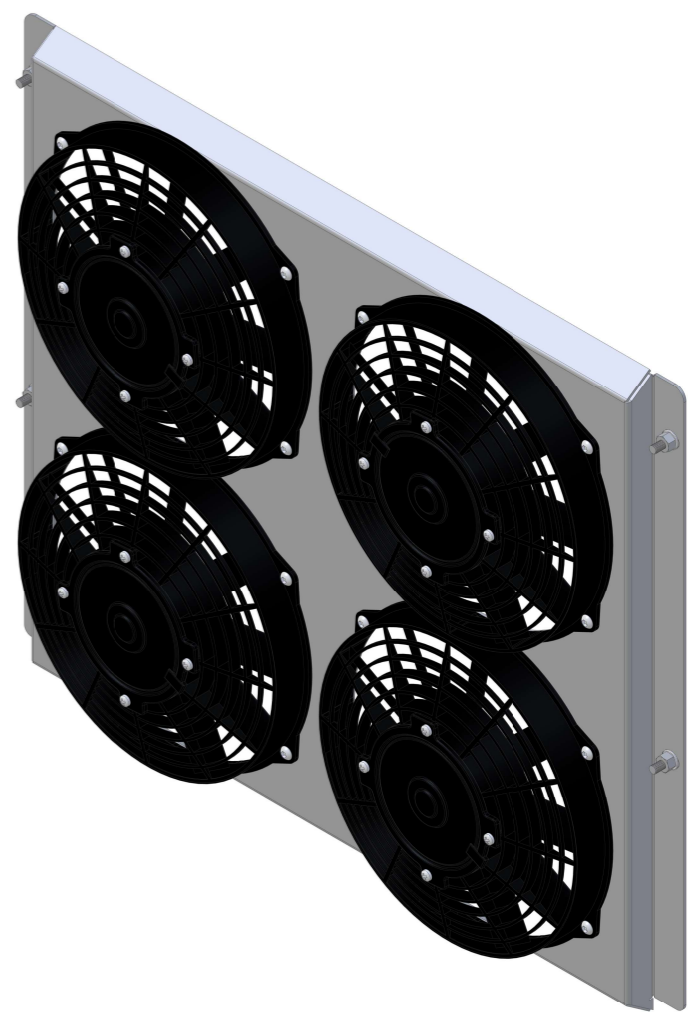

B

A

8 7 6 5 4 3 2 1

www.wizardcooling.com

Contact Us:
716-655-6760

Part Number
1-98502-009

D

C

B

A