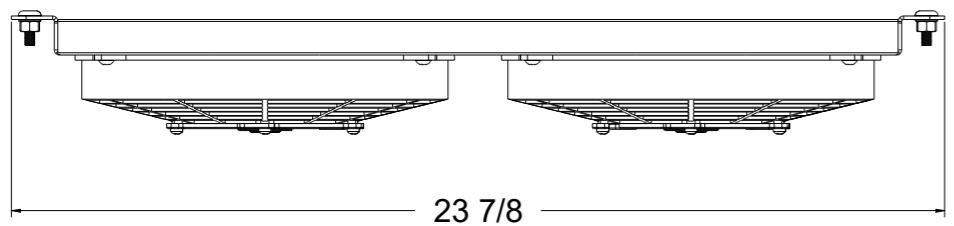

8 7 6 5 4 3 2 1

D

23 7/8

| SKU # | Radiator DWG # | Radiator P/N | Transmission | Core Size | Shroud & Fan DWG # | Shroud & Fan P/N | Fan Type | Dimension "X" |
|---------------|------------------|--------------|--------------|-------------------------------------|-------------------------|------------------|-------------|---------------|
| 1-98502-109LP | 1-98502-Radiator | 1-98502-100 | Manual | STANDARD (2 Rows of 1" Tubes) | 1-98502-009 (Shroud) | 1-98502-009LP | Low Profile | 6" |
| 1-98502-119RP | | 1-98502-110 | Automatic | | | | | |
| 1-98502-209LP | | 1-98502-200 | Manual | UPGRADED (2 Rows of 1.25" Tubes) | | | | |
| 1-98502-219LP | | 1-98502-210 | Automatic | | | | | |