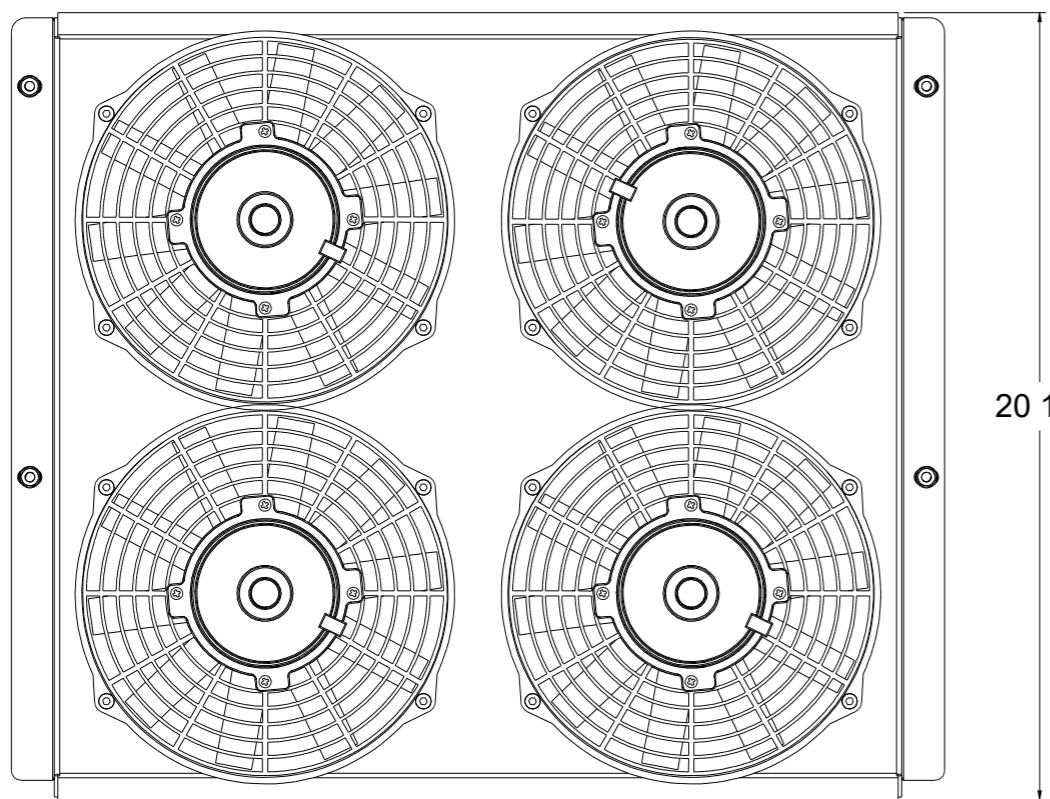

8 7 6 5 4 3 2 1

D

23 7/8

SKU #	Radiator DWG #	Radiator P/N	Transmission	Core Size	Shroud & Fan DWG #	Shroud & Fan P/N	Fan Type	Dimension "X"
1-98502-109LP	1-98502-Radiator	1-98502-100	Manual	STANDARD (2 Rows of 1" Tubes)	1-98502-009 (Shroud)	1-98502-009LP	Low Profile	6"
1-98502-119RP		1-98502-110	Automatic					
1-98502-209LP		1-98502-200	Manual	UPGRADED (2 Rows of 1.25" Tubes)				
1-98502-219LP		1-98502-210	Automatic					

C

20 1/8

2 7/8

B

A

8 7 6 5 4 3 2 1

www.wizardcooling.com

Contact Us:
716-655-6760

Part Number
1-98502-009

D

C

B

A