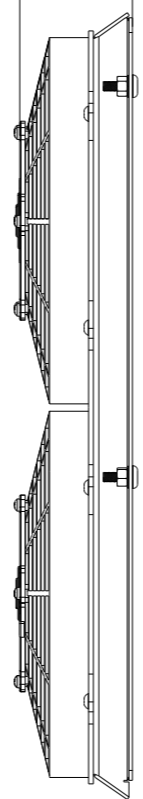

8 7 6 5 4 3 2 1

D

23 7/8

| SKU # | Radiator DWG # | Radiator P/N | Transmission | Core Size | Shroud & Fan DWG # | Shroud & Fan P/N | Fan Type | Dimension "X" |
|---------------|------------------|--------------|--------------|-------------------------------------|-------------------------|------------------|-------------|---------------|
| 1-98502-109LP | 1-98502-Radiator | 1-98502-100 | Manual | STANDARD (2 Rows of 1" Tubes) | 1-98502-009 (Shroud) | 1-98502-009LP | Low Profile | 6" |
| 1-98502-119RP | | 1-98502-110 | Automatic | | | | | |
| 1-98502-209LP | | 1-98502-200 | Manual | UPGRADED (2 Rows of 1.25" Tubes) | | | | |
| 1-98502-219LP | | 1-98502-210 | Automatic | | | | | |

C

20 1/8

2 7/8

B

A

8 7 6 5 4 3 2 1

www.wizardcooling.com

Contact Us:
716-655-6760

Part Number
1-98502-009

D

C

B

A