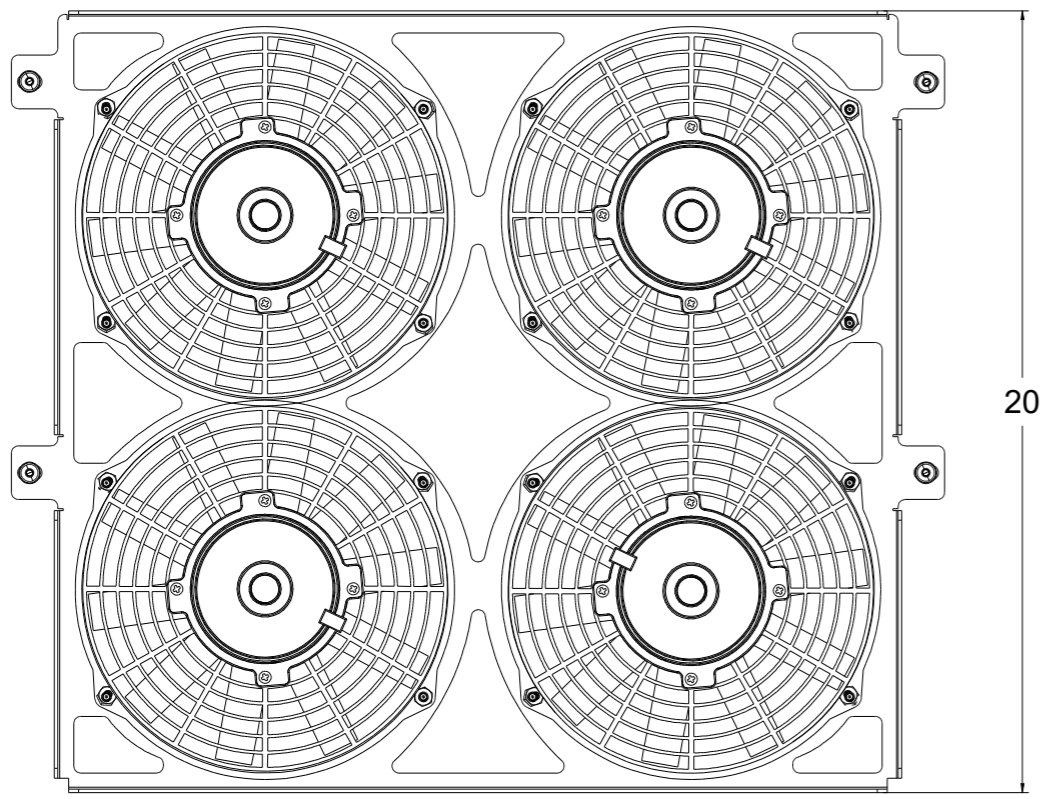

8 7 6 5 4 3 2 1

D

C

B

A

8 7 6 5 4 3 2 1

| SKU # | Radiator DWG # | Radiator P/N | Transmission | Core Size | Bracket & Fan DWG # | Bracket & Fan P/N | Fan Type | Dimension "X" | | |
|---------------|------------------|--------------|--------------|-------------------------------------|------------------------------------|-------------------|------------------|---------------|------------------|------|
| 1-98502-104LP | 1-98502-Radiator | 1-98502-100 | Manual | STANDARD (2 Rows of 1" Tubes) | 1-98502-004 (Quad Fans-Bracket) | 1-98502-004LP | Low Profile | 5" | | |
| 1-98502-104MD | | | | | | 1-98502-004MD | Medium Duty | 5.5" | | |
| 1-98502-104HP | | | | | | 1-98502-004HP | High Performance | 6.5" | | |
| 1-98502-114LP | | | | | | 1-98502-110 | Automatic | 1-98502-004LP | Low Profile | 5" |
| 1-98502-114MD | | | | | | | | 1-98502-004MD | Medium Duty | 5.5" |
| 1-98502-114HP | | | | | | | | 1-98502-004HP | High Performance | 6.5" |
| 1-98502-204LP | | 1-98502-200 | Manual | UPGRADED (2 Rows of 1.25" Tubes) | | 1-98502-004LP | Low Profile | 5" | | |
| 1-98502-204MD | | | | | | 1-98502-004MD | Medium Duty | 5.5" | | |
| 1-98502-204HP | | | | | | 1-98502-004HP | High Performance | 6.5" | | |
| 1-98502-214LP | | | | | | 1-98502-210 | Automatic | 1-98502-004LP | Low Profile | 5" |
| 1-98502-214MD | | | | | | | | 1-98502-004MD | Medium Duty | 5.5" |
| 1-98502-214HP | | | | | | | | 1-98502-004HP | High Performance | 6.5" |