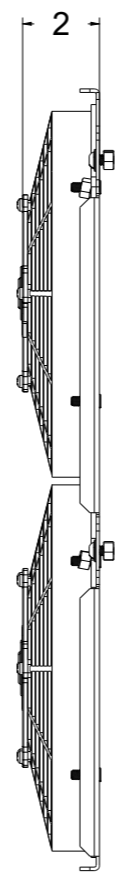

8 7 6 5 4 3 2 1

D

C

B

A

8 7 6 5 4 3 2 1

| SKU # | Radiator DWG # | Radiator P/N | Transmission | Core Size | Bracket & Fan DWG # | Bracket & Fan P/N | Fan Type | Dimension "X" | | |
|---------------|------------------|--------------|--------------|-------------------------------------|------------------------------------|-------------------|------------------|---------------|------------------|------|
| 1-98502-104LP | 1-98502-Radiator | 1-98502-100 | Manual | STANDARD (2 Rows of 1" Tubes) | 1-98502-004 (Quad Fans-Bracket) | 1-98502-004LP | Low Profile | 5" | | |
| 1-98502-104MD | | | | | | 1-98502-004MD | Medium Duty | 5.5" | | |
| 1-98502-104HP | | | | | | 1-98502-004HP | High Performance | 6.5" | | |
| 1-98502-114LP | | | | | | 1-98502-110 | Automatic | 1-98502-004LP | Low Profile | 5" |
| 1-98502-114MD | | | | | | | | 1-98502-004MD | Medium Duty | 5.5" |
| 1-98502-114HP | | | | | | | | 1-98502-004HP | High Performance | 6.5" |
| 1-98502-204LP | | 1-98502-200 | Manual | UPGRADED (2 Rows of 1.25" Tubes) | | 1-98502-004LP | Low Profile | 5" | | |
| 1-98502-204MD | | | | | | 1-98502-004MD | Medium Duty | 5.5" | | |
| 1-98502-204HP | | | | | | 1-98502-004HP | High Performance | 6.5" | | |
| 1-98502-214LP | | | | | | 1-98502-210 | Automatic | 1-98502-004LP | Low Profile | 5" |
| 1-98502-214MD | | | | | | | | 1-98502-004MD | Medium Duty | 5.5" |
| 1-98502-214HP | | | | | | | | 1-98502-004HP | High Performance | 6.5" |