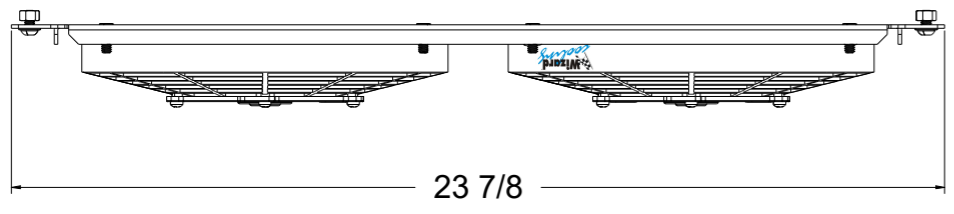

8 7 6 5 4 3 2 1

D

C

B

A

8 7 6 5 4 3 2 1

| SKU # | Radiator DWG # | Radiator P/N | Transmission | Core Size | Bracket & Fan DWG # | Bracket & Fan P/N | Fan Type | Dimension "X" | | |
|---------------|------------------|--------------|--------------|-------------------------------------|------------------------------------|-------------------|------------------|---------------|------------------|------|
| 1-98502-104LP | 1-98502-Radiator | 1-98502-100 | Manual | STANDARD (2 Rows of 1" Tubes) | 1-98502-004 (Quad Fans-Bracket) | 1-98502-004LP | Low Profile | 5" | | |
| 1-98502-104MD | | | | | | 1-98502-004MD | Medium Duty | 5.5" | | |
| 1-98502-104HP | | | | | | 1-98502-004HP | High Performance | 6.5" | | |
| 1-98502-114LP | | | | | | 1-98502-110 | Automatic | 1-98502-004LP | Low Profile | 5" |
| 1-98502-114MD | | | | | | | | 1-98502-004MD | Medium Duty | 5.5" |
| 1-98502-114HP | | | | | | | | 1-98502-004HP | High Performance | 6.5" |
| 1-98502-204LP | | 1-98502-200 | Manual | UPGRADED (2 Rows of 1.25" Tubes) | | 1-98502-004LP | Low Profile | 5" | | |
| 1-98502-204MD | | | | | | 1-98502-004MD | Medium Duty | 5.5" | | |
| 1-98502-204HP | | | | | | 1-98502-004HP | High Performance | 6.5" | | |
| 1-98502-214LP | | | | | | 1-98502-210 | Automatic | 1-98502-004LP | Low Profile | 5" |
| 1-98502-214MD | | | | | | | | 1-98502-004MD | Medium Duty | 5.5" |
| 1-98502-214HP | | | | | | | | 1-98502-004HP | High Performance | 6.5" |