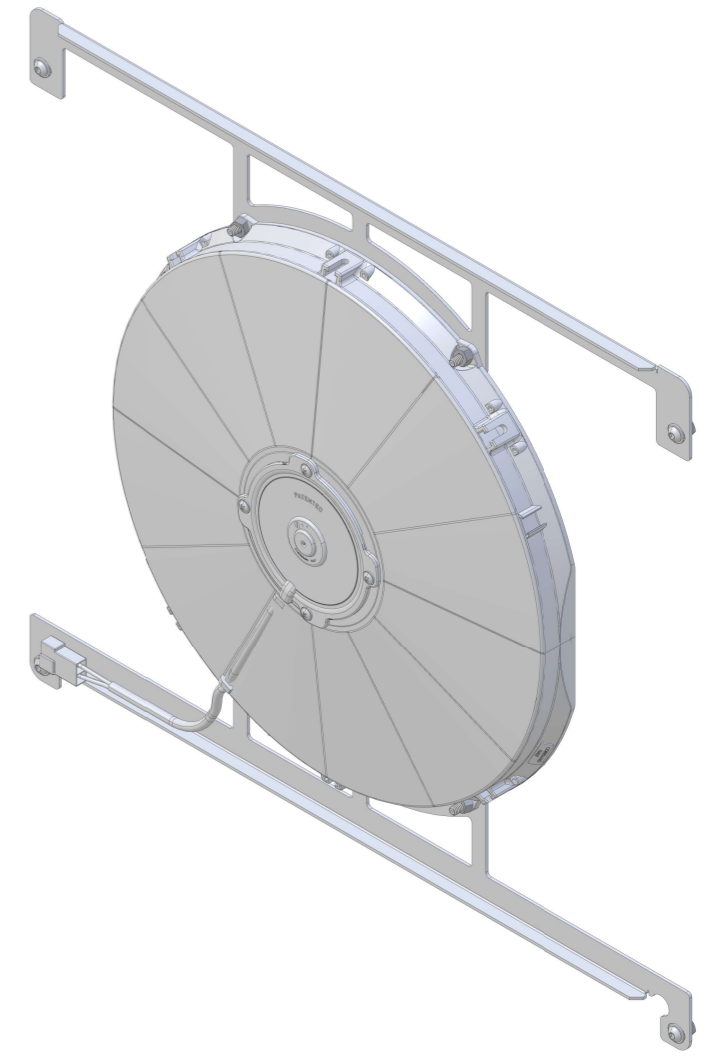

8 7 6 5 4 3 2 1

D

D

SKU #	Fan Type	Fan Part #	Dimension "X"
1-98502-001LP	Low Profile	7-30100400	2"
1-98502-001MD	Medium Duty	7-30101516	2.5"
1-98502-001HP	High Performance	7-30102120	3.5"

C

C

B

B