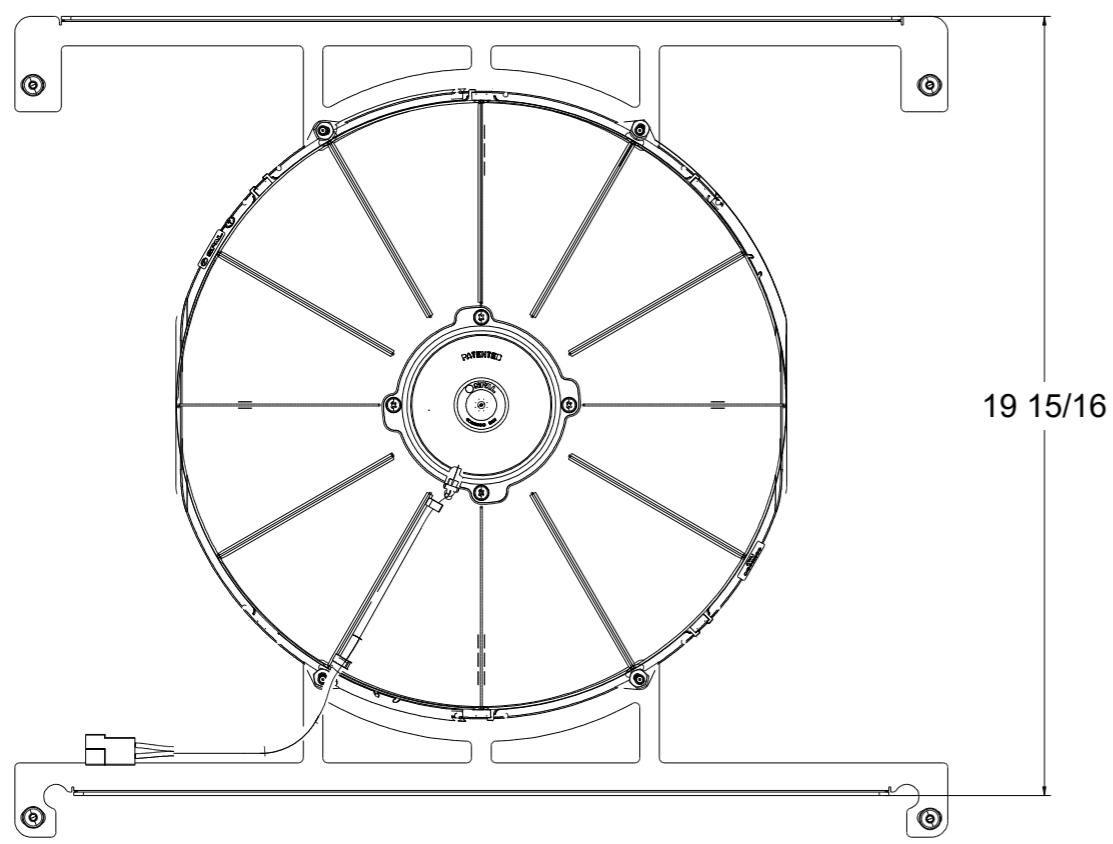

8 7 6 5 4 3 2 1

D

D

SKU #	Fan Type	Fan Part #	Dimension "X"
1-98502-001LP	Low Profile	7-30100400	2"
1-98502-001MD	Medium Duty	7-30101516	2.5"
1-98502-001HP	High Performance	7-30102120	3.5"

C

C

B

B