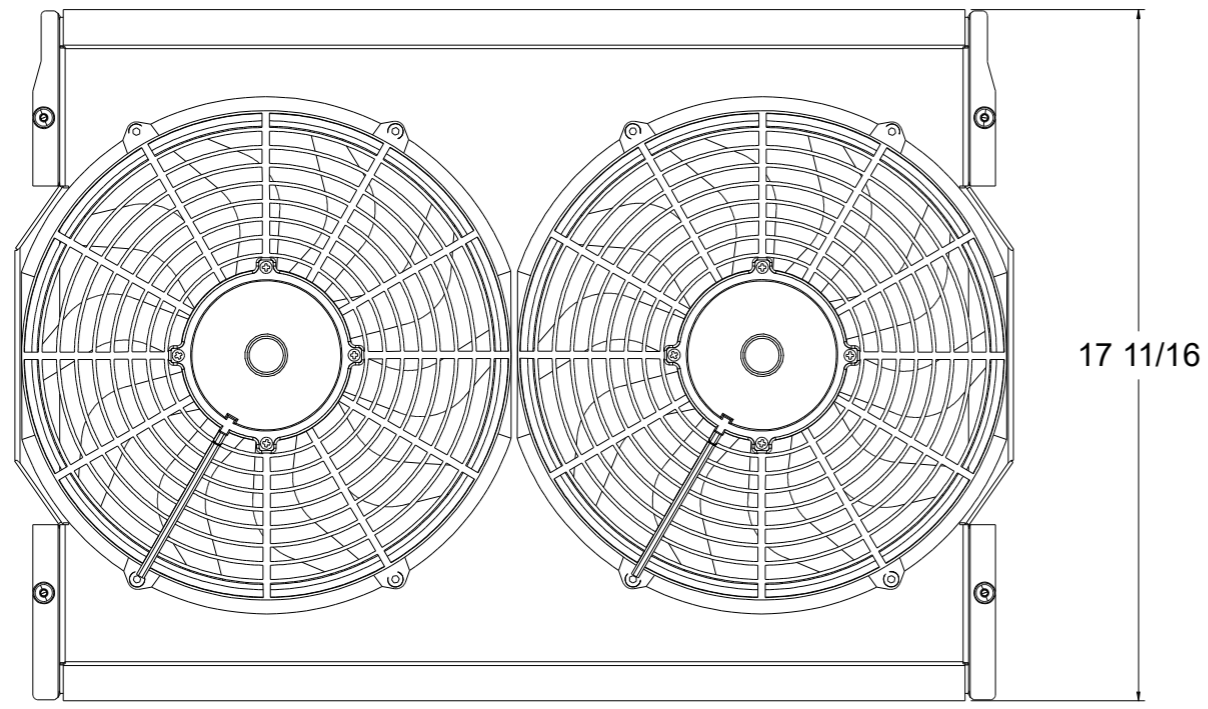

SKU #	Fan Type	Fan Part #	Dimension "X"
1-98515-002LP	Low Profile		3"
1-98515-002MD	Medium Duty		3.5"
1-98515-002HP	High Performance		4.5"

Wizard
cooling
Custom Aluminum Radiators
www.wizardcooling.com