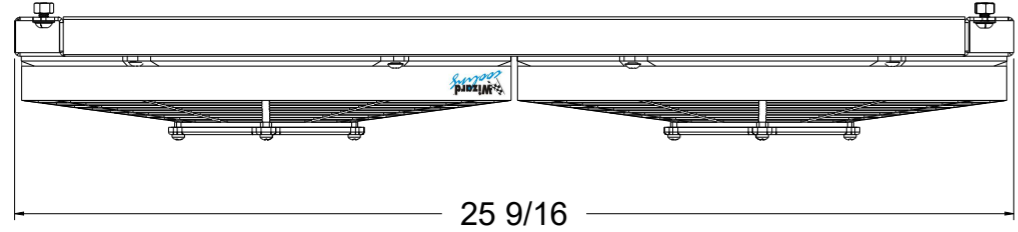

SKU #	Fan Type	Fan Part #	Dimension "X"
1-98515-002LP	Low Profile		3"
1-98515-002MD	Medium Duty		3.5"
1-98515-002HP	High Performance		4.5"

Wizard
cooling
Custom Aluminum Radiators
www.wizardcooling.com