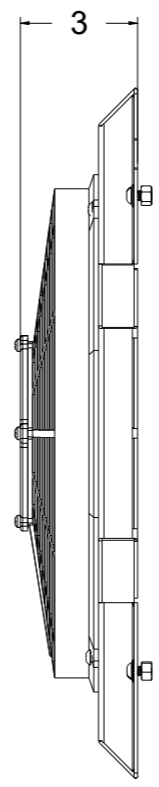

SKU #	Fan Type	Fan Part #	Dimension "X"
1-98515-002LP	Low Profile		3"
1-98515-002MD	Medium Duty		3.5"
1-98515-002HP	High Performance		4.5"

Wizard
cooling
Custom Aluminum Radiators
www.wizardcooling.com