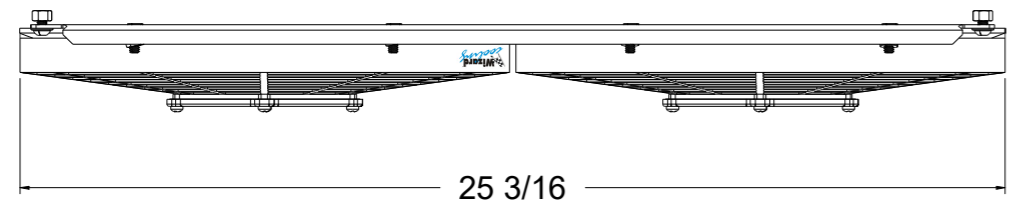

8 7 6 5 4 3 2 1

D

D

SKU #	Fan Type	Fan Part #	Dimension "X"
1-98515-003LP	Low Profile	7-30100375	2"
1-98515-003MD	Medium Duty	7-30101504	2.5"
1-98515-003HP	High Performance	7-30102029	3.5"

C

C

B

B