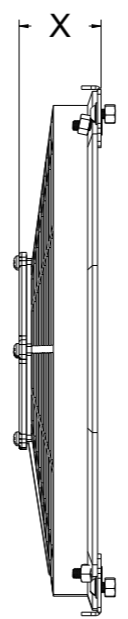

8 7 6 5 4 3 2 1

D

D

SKU #	Fan Type	Fan Part #	Dimension "X"
1-98515-003LP	Low Profile	7-30100375	2"
1-98515-003MD	Medium Duty	7-30101504	2.5"
1-98515-003HP	High Performance	7-30102029	3.5"

C

C

B

B