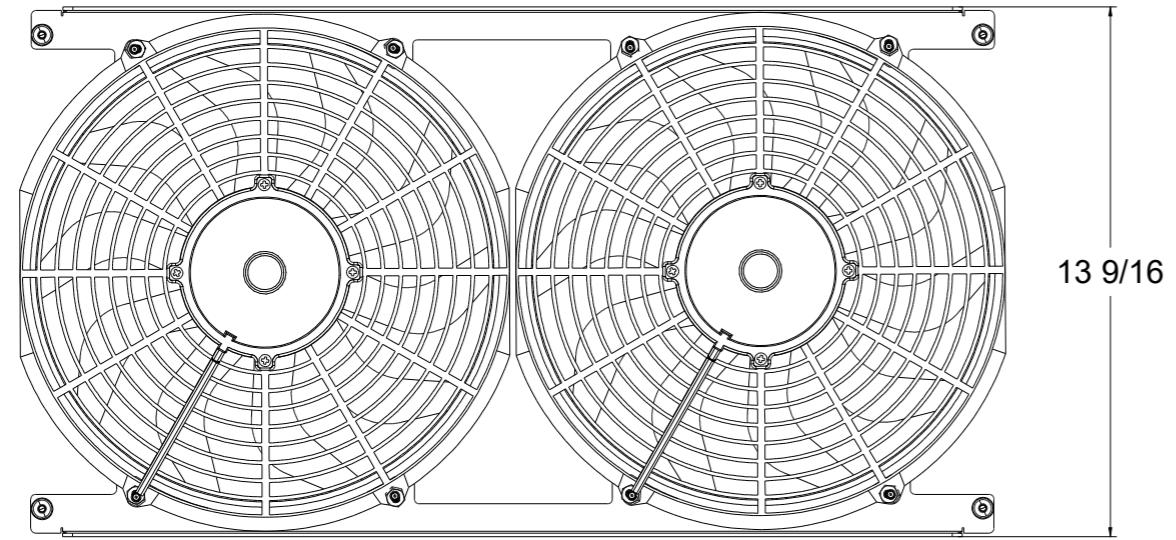

8 7 6 5 4 3 2 1

D

D

SKU #	Fan Type	Fan Part #	Dimension "X"
1-98515-003LP	Low Profile	7-30100375	2"
1-98515-003MD	Medium Duty	7-30101504	2.5"
1-98515-003HP	High Performance	7-30102029	3.5"

C

C

B

B