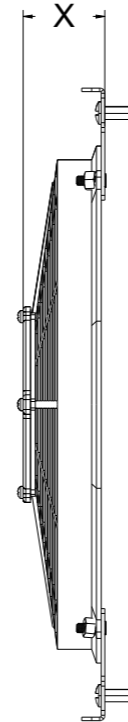

SKU #	Fan Type	Fan Part #	Dimension "X"
1-98506-003LP	Low Profile	7-30100375	2"
1-98506-003MD	Medium Duty	7-30101504	2.5"
1-98506-003HP	High Performance	7-30102029	3.5"

 Custom Aluminum Radiators

www.wizardcooling.com

Contact Us:
 716-655-6760

Part Number
1-98506-003