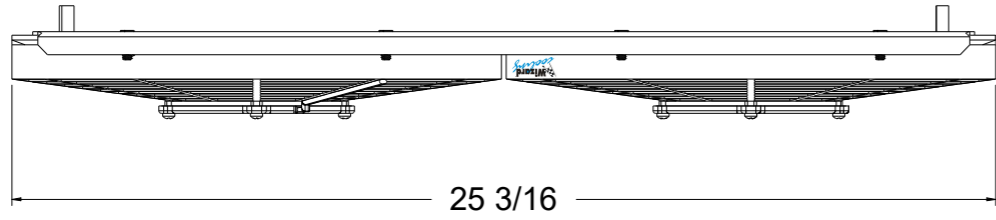

SKU #	Fan Type	Fan Part #	Dimension "X"
1-98506-003LP	Low Profile	7-30100375	2"
1-98506-003MD	Medium Duty	7-30101504	2.5"
1-98506-003HP	High Performance	7-30102029	3.5"

 Custom Aluminum Radiators

www.wizardcooling.com