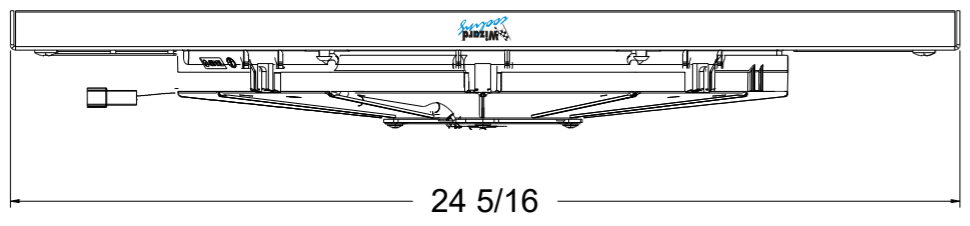

8 7 6 5 4 3 2 1

SKU #	Fan Type	Fan Part #	Dimension "X"
1-98506-008LP	Low Profile	7-30100400	3"
1-98506-008MD	Medium Duty	7-30101516	3.5"
1-98506-008HP	High Performance	7-30102120	4.5"

Wizard
cooling
Custom Aluminum Radiators
www.wizardcooling.com