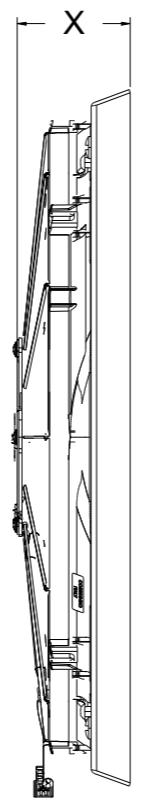

8 7 6 5 4 3 2 1

SKU #	Fan Type	Fan Part #	Dimension "X"
1-98506-008LP	Low Profile	7-30100400	3"
1-98506-008MD	Medium Duty	7-30101516	3.5"
1-98506-008HP	High Performance	7-30102120	4.5"

Wizard
cooling
Custom Aluminum Radiators
www.wizardcooling.com

Contact Us:
716-655-6760

Part Number
1-98506-008

8 7 6 5 4 3 2 1