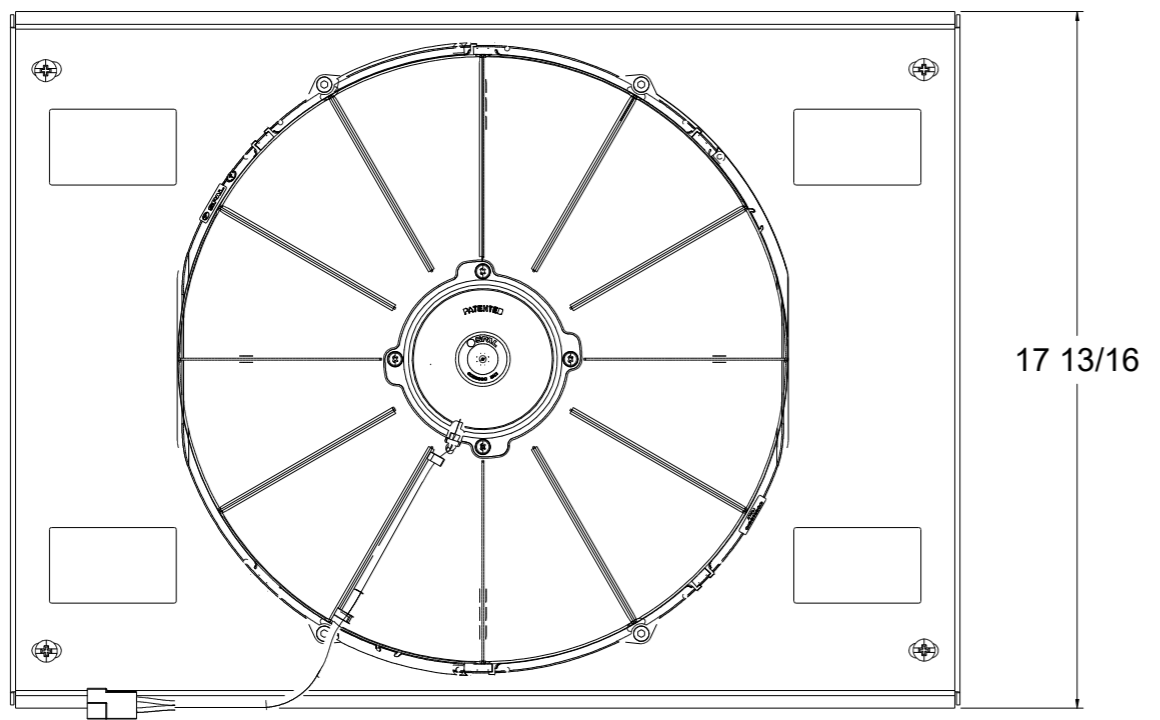

8 7 6 5 4 3 2 1

SKU #	Fan Type	Fan Part #	Dimension "X"
1-98506-008LP	Low Profile	7-30100400	3"
1-98506-008MD	Medium Duty	7-30101516	3.5"
1-98506-008HP	High Performance	7-30102120	4.5"

Wizard
cooling
Custom Aluminum Radiators
www.wizardcooling.com

Contact Us:
716-655-6760

Part Number
1-98506-008

8 7 6 5 4 3 2 1