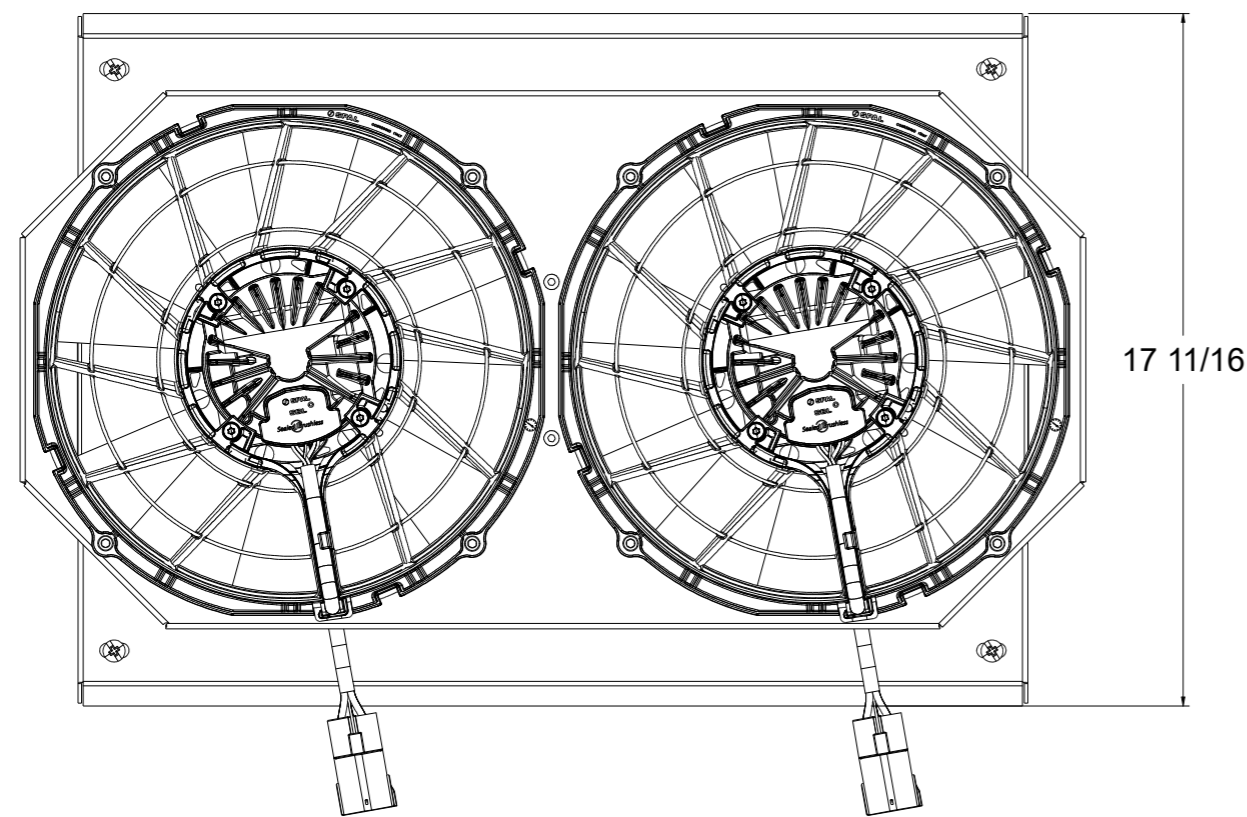

Shroud & Fan P/N	Fan Type	Dimension "X"	Fan P/N
1-98506-002BL	300W Brushless	3.5"	7-
1-98506-002BL	500W Brushless		7-
1-98506-002BL	N/A	N/A	7-

**Wizard**  
*cooling*  
Custom Aluminum Radiators  
[www.wizardcooling.com](http://www.wizardcooling.com)

Contact Us:  
716-655-6760

Part Number  
**1-98506-002BL**