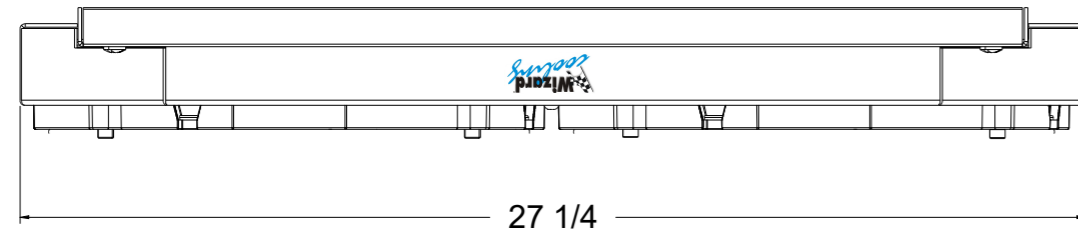

Shroud & Fan P/N	Fan Type	Dimension "X"	Fan P/N
1-98506-002BL	300W Brushless	3.5"	7-
1-98506-002BL	500W Brushless		7-
1-98506-002BL	N/A	N/A	7-

**Wizard**  
*cooling*  
Custom Aluminum Radiators  
[www.wizardcooling.com](http://www.wizardcooling.com)