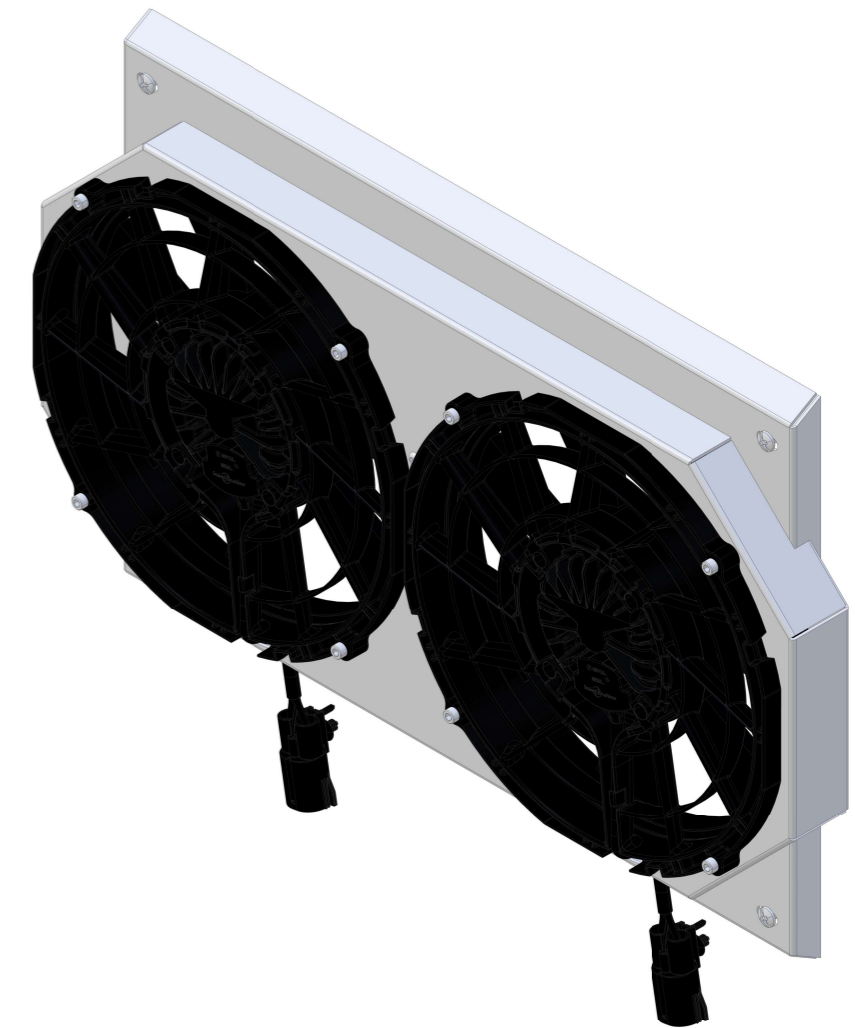

Shroud & Fan P/N	Fan Type	Dimension "X"	Fan P/N
1-98506-002BL	300W Brushless	3.5"	7-
1-98506-002BL	500W Brushless		7-
1-98506-002BL	N/A	N/A	7-

**Wizard**  
*cooling*  
Custom Aluminum Radiators  
[www.wizardcooling.com](http://www.wizardcooling.com)