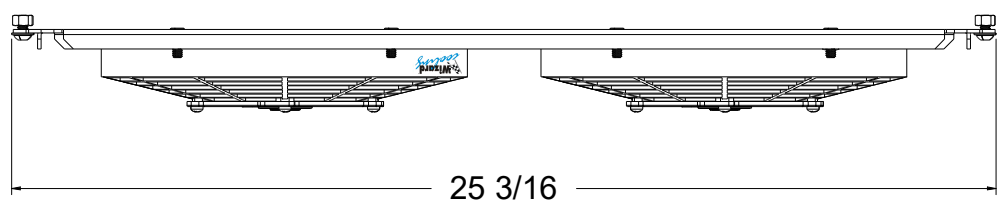

8 7 6 5 4 3 2 1

D

D

C

C

SKU #	Radiator DWG #	Radiator P/N	Transmission	Core Size	Bracket & Fan DWG #	Bracket & Fan P/N	Fan Type	Dimension "X"
1-98505-104LP	1--Radiator	1-98505-100	Manual	STANDARD (2 Rows of 1" Tubes)	1--004 (Quad Fans-Bracket)	1-98505-004LP	Low Profile	5"
1-98505-104MD						1-98505-004MD	Medium Duty	5.5"
1-98505-104HP						1-98505-004HP	High Performance	6.5"
1-98505-114LP						1-98505-004LP	Low Profile	5"
1-98505-114MD						1-98505-004MD	Medium Duty	5.5"
1-98505-114HP						1-98505-004HP	High Performance	6.5"
1-98505-204LP		1-98505-200	Manual	UPGRADED (2 Rows of 1.25" Tubes)		1-98505-004LP	Low Profile	5"
1-98505-204MD						1-98505-004MD	Medium Duty	5.5"
1-98505-204HP						1-98505-004HP	High Performance	6.5"
1-98505-214LP						1-98505-004LP	Low Profile	5"
1-98505-214MD						1-98505-004MD	Medium Duty	5.5"
1-98505-214HP						1-98505-004HP	High Performance	6.5"