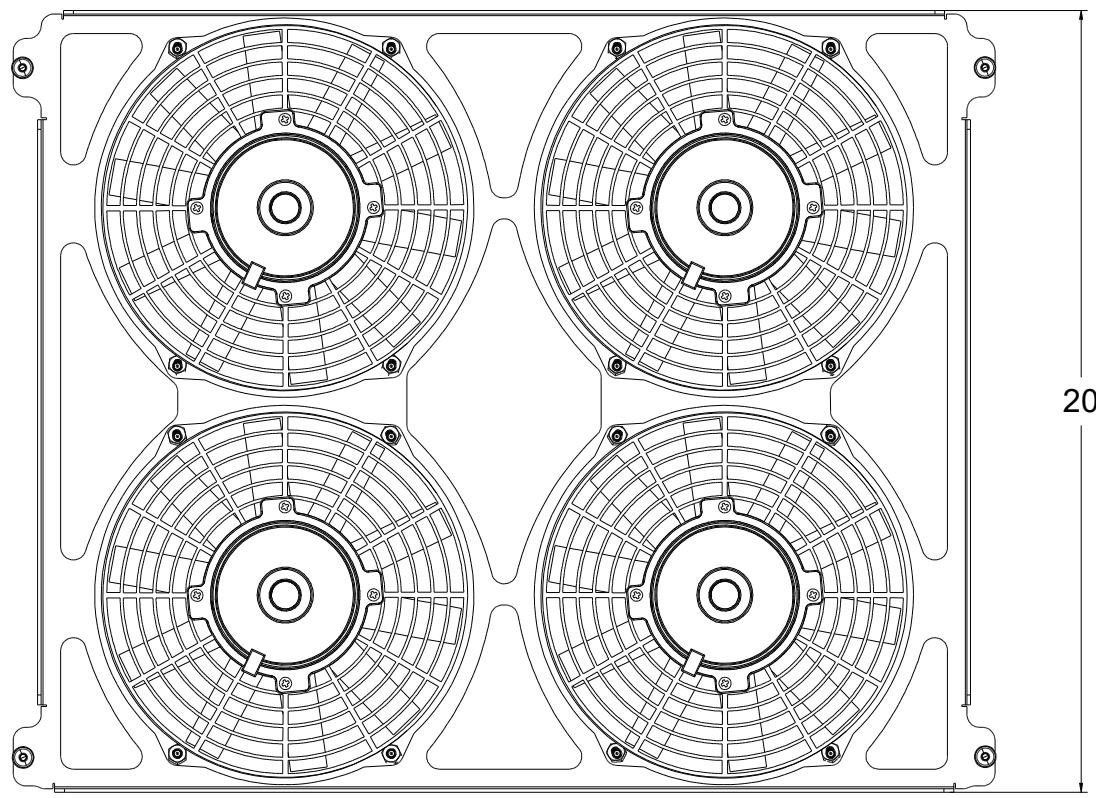

8 7 6 5 4 3 2 1

D

D

C

C

SKU #	Radiator DWG #	Radiator P/N	Transmission	Core Size	Bracket & Fan DWG #	Bracket & Fan P/N	Fan Type	Dimension "X"
1-98505-104LP	1--Radiator	1-98505-100	Manual	STANDARD (2 Rows of 1" Tubes)	1--004 (Quad Fans-Bracket)	1-98505-004LP	Low Profile	5"
1-98505-104MD						1-98505-004MD	Medium Duty	5.5"
1-98505-104HP						1-98505-004HP	High Performance	6.5"
1-98505-114LP						1-98505-004LP	Low Profile	5"
1-98505-114MD						1-98505-004MD	Medium Duty	5.5"
1-98505-114HP						1-98505-004HP	High Performance	6.5"
1-98505-204LP		1-98505-200	Manual	UPGRADED (2 Rows of 1.25" Tubes)		1-98505-004LP	Low Profile	5"
1-98505-204MD						1-98505-004MD	Medium Duty	5.5"
1-98505-204HP						1-98505-004HP	High Performance	6.5"
1-98505-214LP						1-98505-004LP	Low Profile	5"
1-98505-214MD						1-98505-004MD	Medium Duty	5.5"
1-98505-214HP						1-98505-004HP	High Performance	6.5"

B

B

A

A

Wizard
cooling
Custom Aluminum Radiators
www.wizardcooling.com

Contact Us:
716-655-6760

Part Number
1-98505-004

8 7 6 5 4 3 2 1