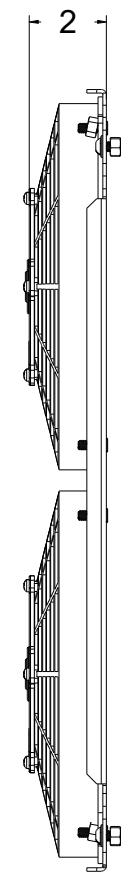

Wizard
cooling
Custom Aluminum Radiators
www.wizardcooling.com

Contact Us:
716-655-6760

Part Number
1-98505-004

8 7 6 5 4 3 2 1