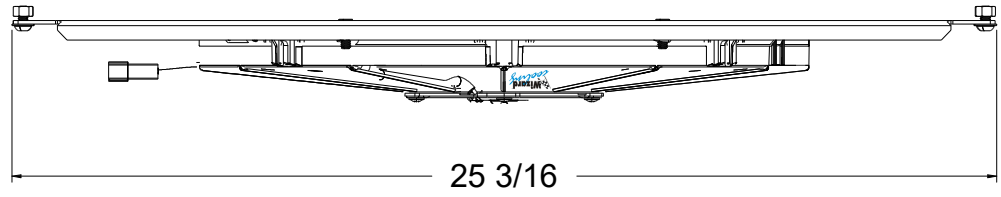

SKU #	Fan Type	Fan Part #	Dimension "X"
1-98505-001LP	Low Profile	7-30100400	2"
1-98505-001MD	Medium Duty	7-30101516	2.5"
1-98505-001HP	High Performance	7-30102120	3.5"

Wizard
cooling
Custom Aluminum Radiators
www.wizardcooling.com