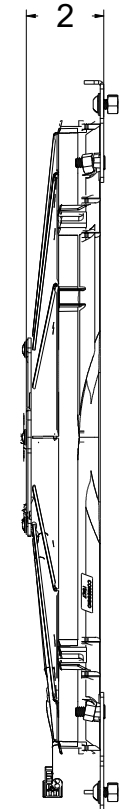

SKU #	Fan Type	Fan Part #	Dimension "X"
1-98505-001LP	Low Profile	7-30100400	2"
1-98505-001MD	Medium Duty	7-30101516	2.5"
1-98505-001HP	High Performance	7-30102120	3.5"

Wizard
cooling
Custom Aluminum Radiators
www.wizardcooling.com

Contact Us:
716-655-6760

Part Number
1-98505-001