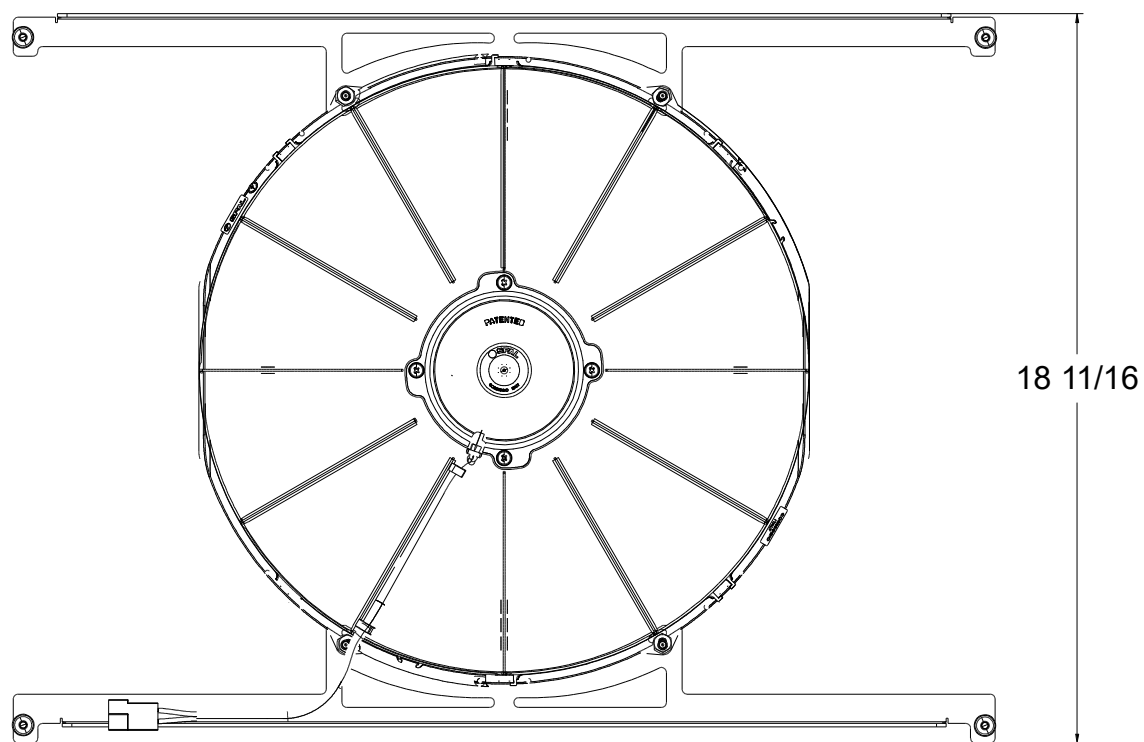

SKU #	Fan Type	Fan Part #	Dimension "X"
1-98505-001LP	Low Profile	7-30100400	2"
1-98505-001MD	Medium Duty	7-30101516	2.5"
1-98505-001HP	High Performance	7-30102120	3.5"

Wizard
cooling
Custom Aluminum Radiators
www.wizardcooling.com