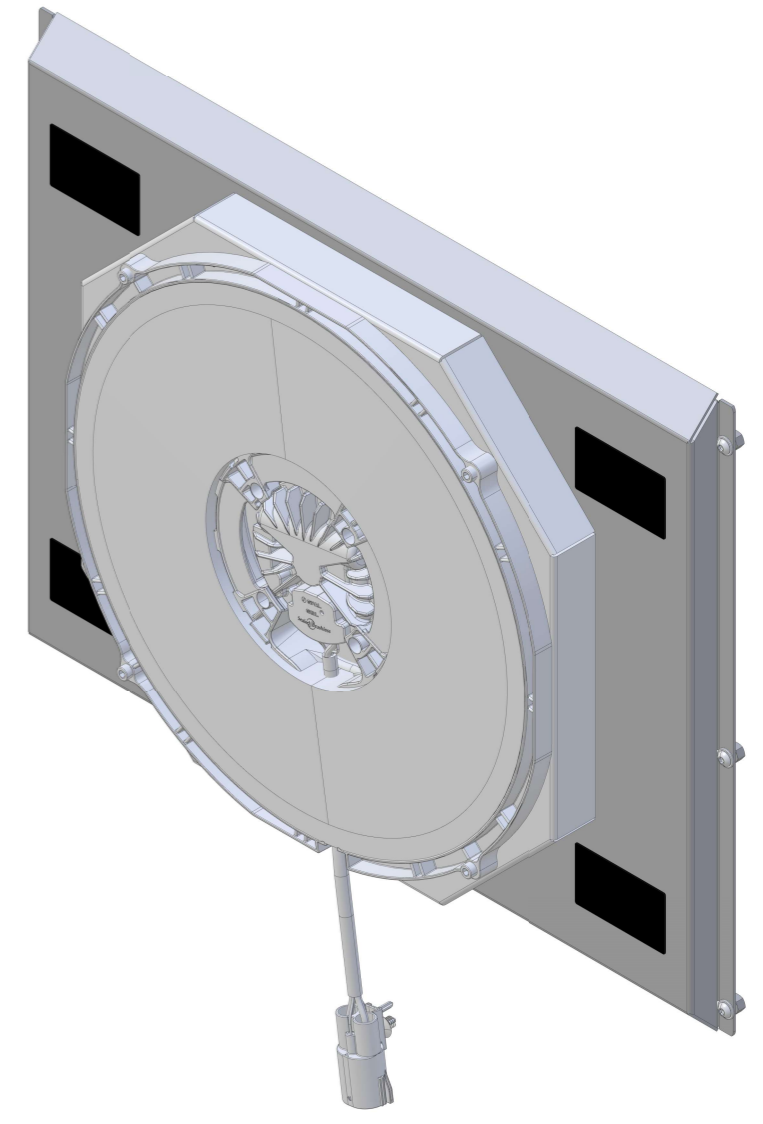

Fan Package SKU#	Fan Type	Dimension "X"
1-98505-008BL300	300 Watt Brushless	3.5"
1-98505-008BL500	500 Watt Brushless	

**Wizard**  
cooling™  
Custom Aluminum Radiators  
[www.wizardcooling.com](http://www.wizardcooling.com)