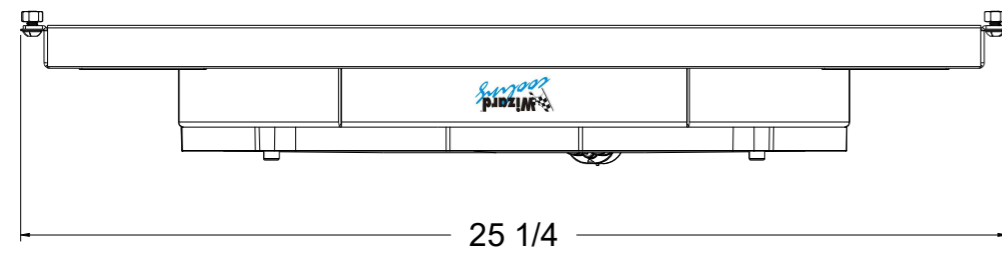

Fan Package SKU#	Fan Type	Dimension "X"
1-98505-008BL300	300 Watt Brushless	3.5"
1-98505-008BL500	500 Watt Brushless	

**Wizard**  
cooling™  
Custom Aluminum Radiators  
[www.wizardcooling.com](http://www.wizardcooling.com)