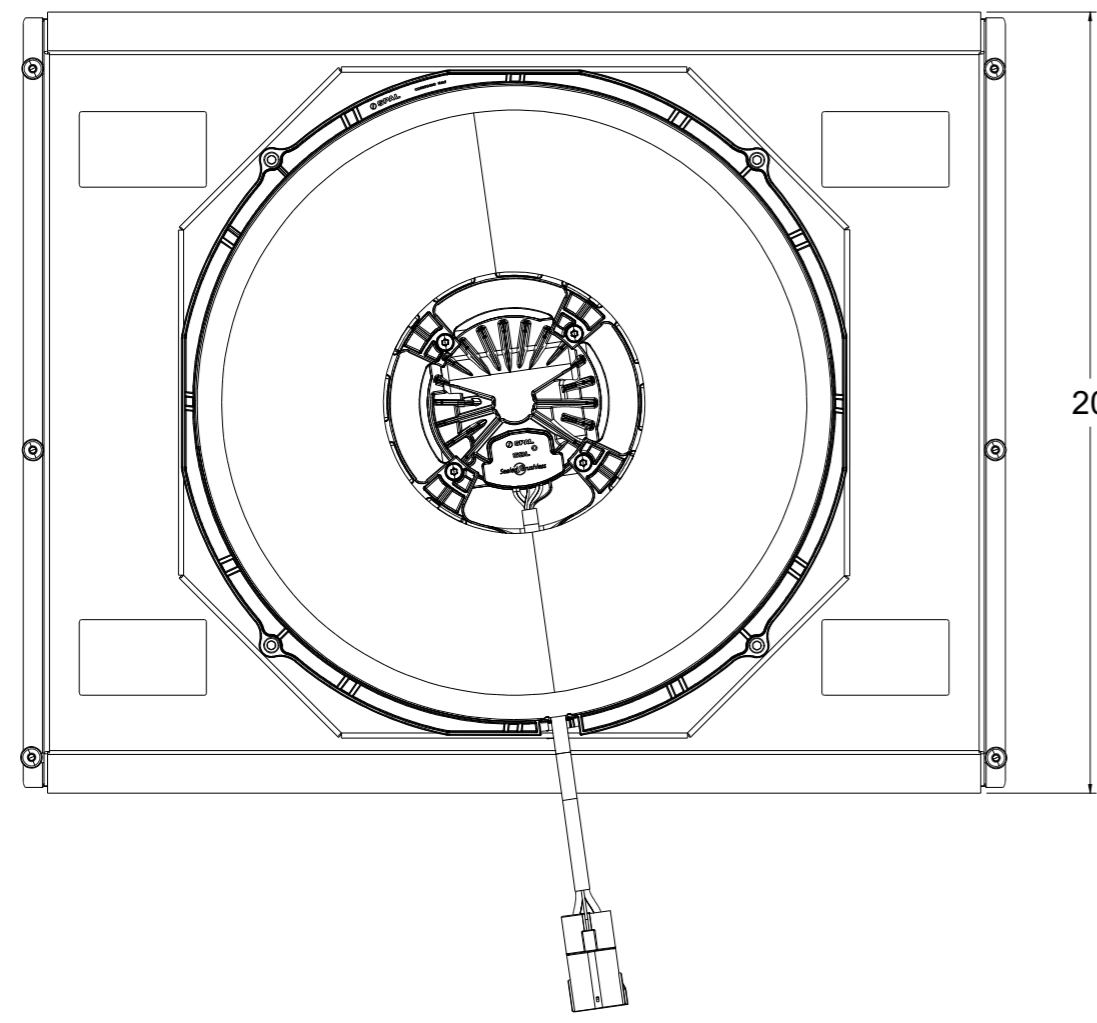

Fan Package SKU#	Fan Type	Dimension "X"
1-98505-008BL300	300 Watt Brushless	3.5"
1-98505-008BL500	500 Watt Brushless	

**Wizard**  
cooling™  
Custom Aluminum Radiators  
[www.wizardcooling.com](http://www.wizardcooling.com)

Contact Us:  
716-655-6760

Part Number  
**1-98505-008BL**