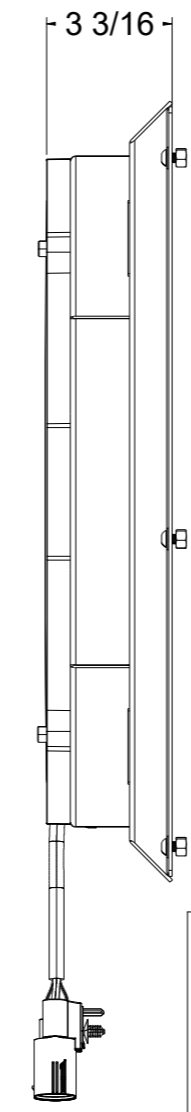

Fan Package SKU#	Fan Type	Dimension "X"
1-98505-008BL300	300 Watt Brushless	3.5"
1-98505-008BL500	500 Watt Brushless	

**Wizard**  
cooling™  
Custom Aluminum Radiators  
[www.wizardcooling.com](http://www.wizardcooling.com)

Contact Us:  
716-655-6760

Part Number  
**1-98505-008BL**