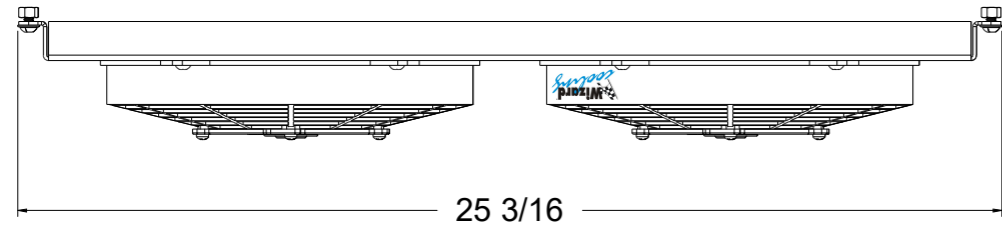

8 7 6 5 4 3 2 1

D

SKU #	Radiator DWG #	Radiator P/N	Transmission	Core Size	Shroud & Fan DWG #	Shroud & Fan P/N	Fan Type	Dimension "X"
1-98505-109LP	1-98505-Radiator	1-98505-100	Manual	STANDARD (2 Rows of 1" Tubes)	1-98505-009 (Shroud)	1-98505-009LP	Low Profile	6"
1-98505-119RP		1-98505-110	Automatic					
1-98505-209LP		1-98505-200	Manual	UPGRADED (2 Rows of 1.25" Tubes)				
1-98505-219LP		1-98505-210	Automatic					