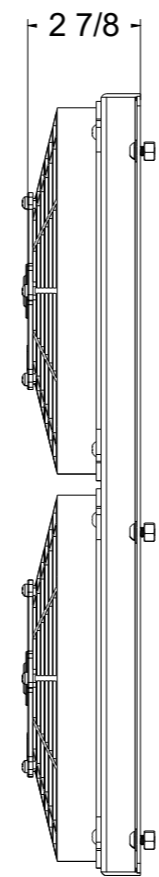

8 7 6 5 4 3 2 1

D

SKU #	Radiator DWG #	Radiator P/N	Transmission	Core Size	Shroud & Fan DWG #	Shroud & Fan P/N	Fan Type	Dimension "X"
1-98505-109LP	1-98505-Radiator	1-98505-100	Manual	STANDARD (2 Rows of 1" Tubes)	1-98505-009 (Shroud)	1-98505-009LP	Low Profile	6"
1-98505-119RP		1-98505-110	Automatic					
1-98505-209LP		1-98505-200	Manual	UPGRADED (2 Rows of 1.25" Tubes)				
1-98505-219LP		1-98505-210	Automatic					

C

B

A

8 7 6 5 4 3 2 1

www.wizardcooling.com

Contact Us:
716-655-6760

Part Number
1-98505-009