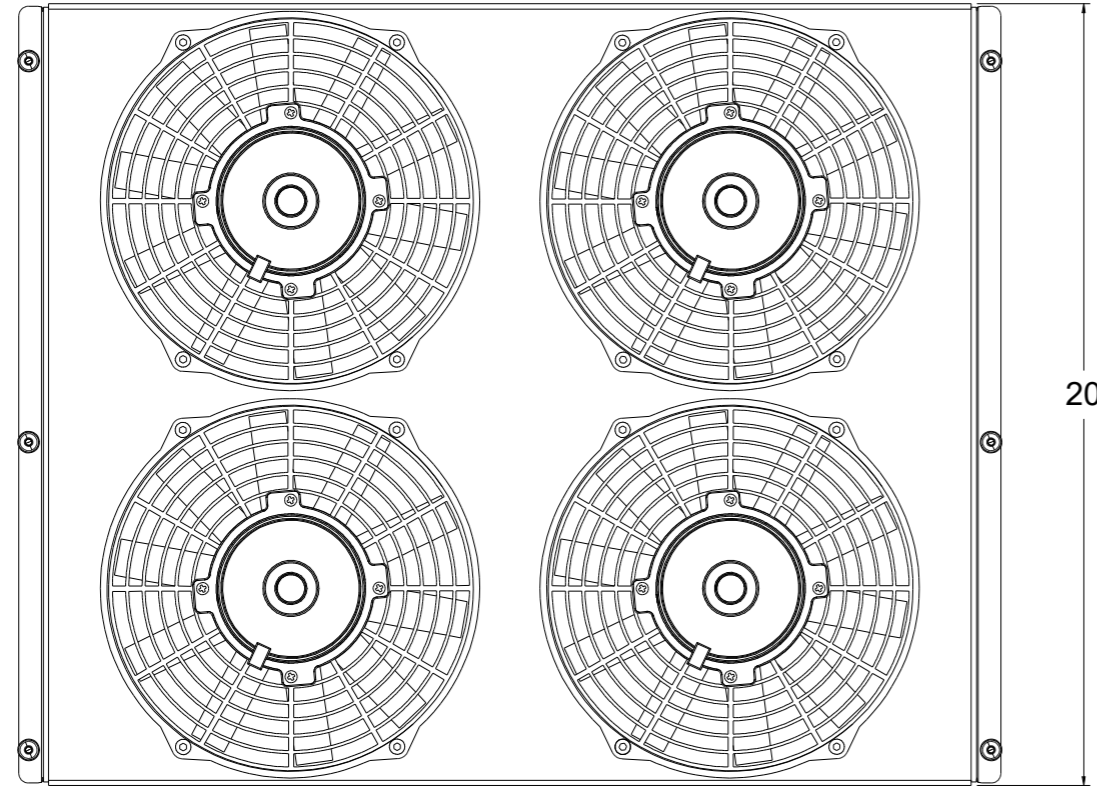

B

A

8 7 6 5 4 3 2 1

www.wizardcooling.com

Contact Us:
716-655-6760

Part Number
1-98505-009