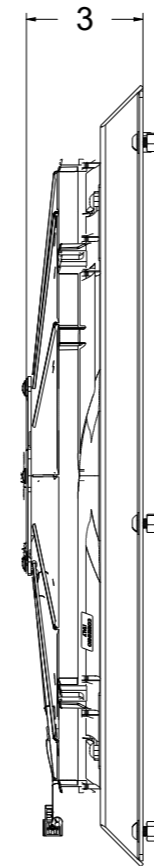

SKU #	Fan Type	Fan Part #	Dimension "X"
1-98505-008LP	Low Profile	7-30100400	3"
1-98505-008MD	Medium Duty	7-30101516	3.5"
1-98505-008HP	High Performance	7-30102120	4.5"

 Custom Aluminum Radiators

www.wizardcooling.com

Contact Us:
 716-655-6760

Part Number
1-98505-008