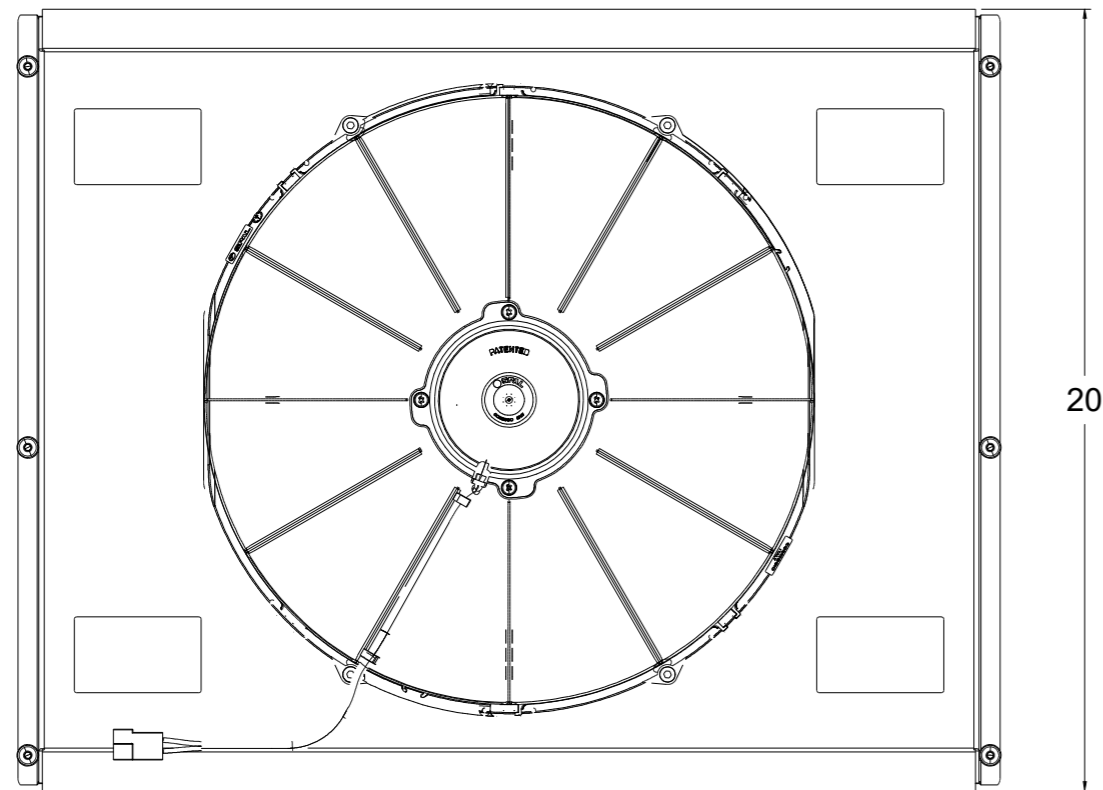

SKU #	Fan Type	Fan Part #	Dimension "X"
1-98505-008LP	Low Profile	7-30100400	3"
1-98505-008MD	Medium Duty	7-30101516	3.5"
1-98505-008HP	High Performance	7-30102120	4.5"

 Custom Aluminum Radiators

www.wizardcooling.com