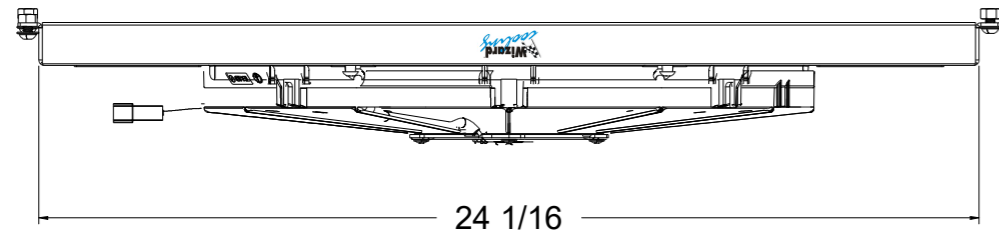

SKU #	Fan Type	Fan Part #	Dimension "X"
1-98505-008LP	Low Profile	7-30100400	3"
1-98505-008MD	Medium Duty	7-30101516	3.5"
1-98505-008HP	High Performance	7-30102120	4.5"

 Custom Aluminum Radiators

www.wizardcooling.com