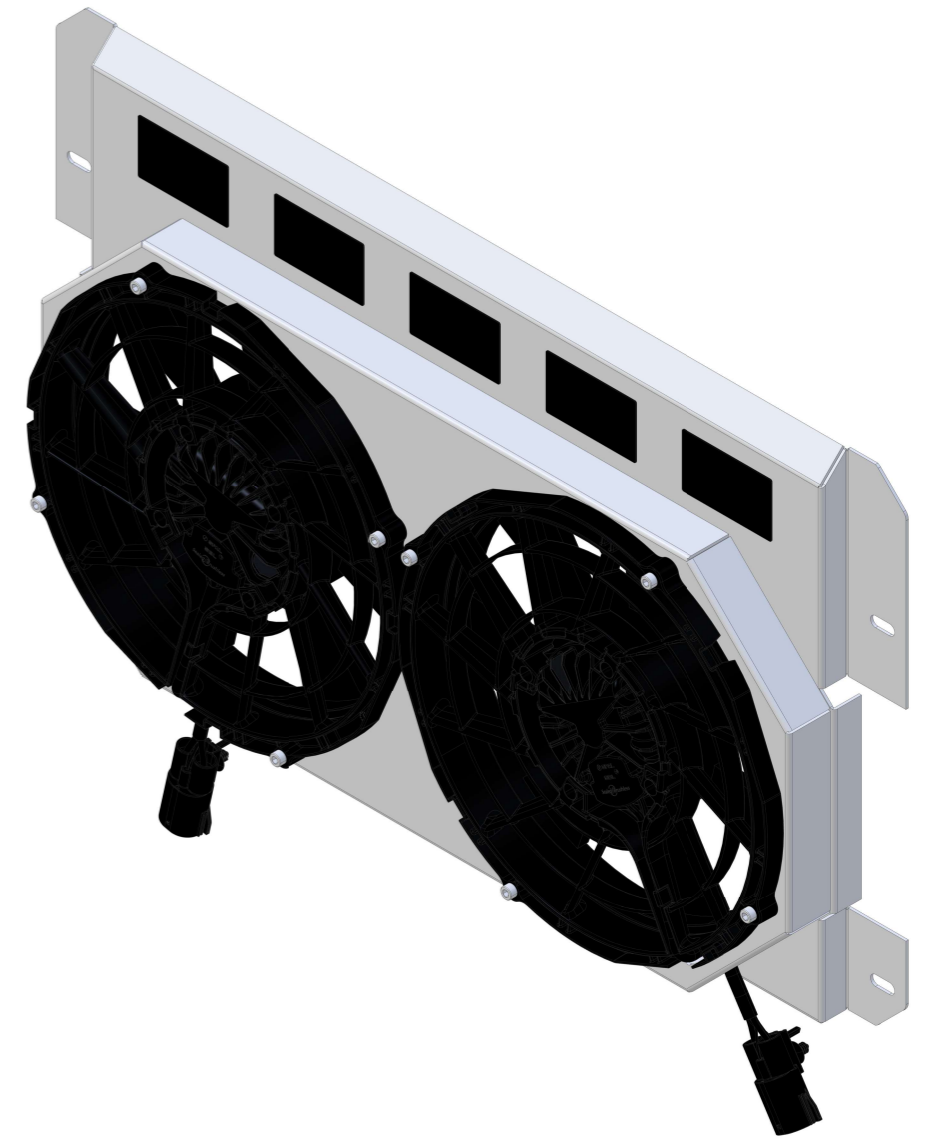

8 7 6 5 4 3 2 1

Shroud & Fan P/N	Fan Type	Dimension "X"	Fan P/N
1-98508-002BL	300W Brushless	3.5"	7-
1-98508-002BL	500W Brushless		7-
1-98508-002BL	N/A	N/A	7-

Wizard
cooling
Custom Aluminum Radiators
www.wizardcooling.com

Contact Us:
716-655-6760

Part Number
1-98508-002BL

8 7 6 5 4 3 2 1