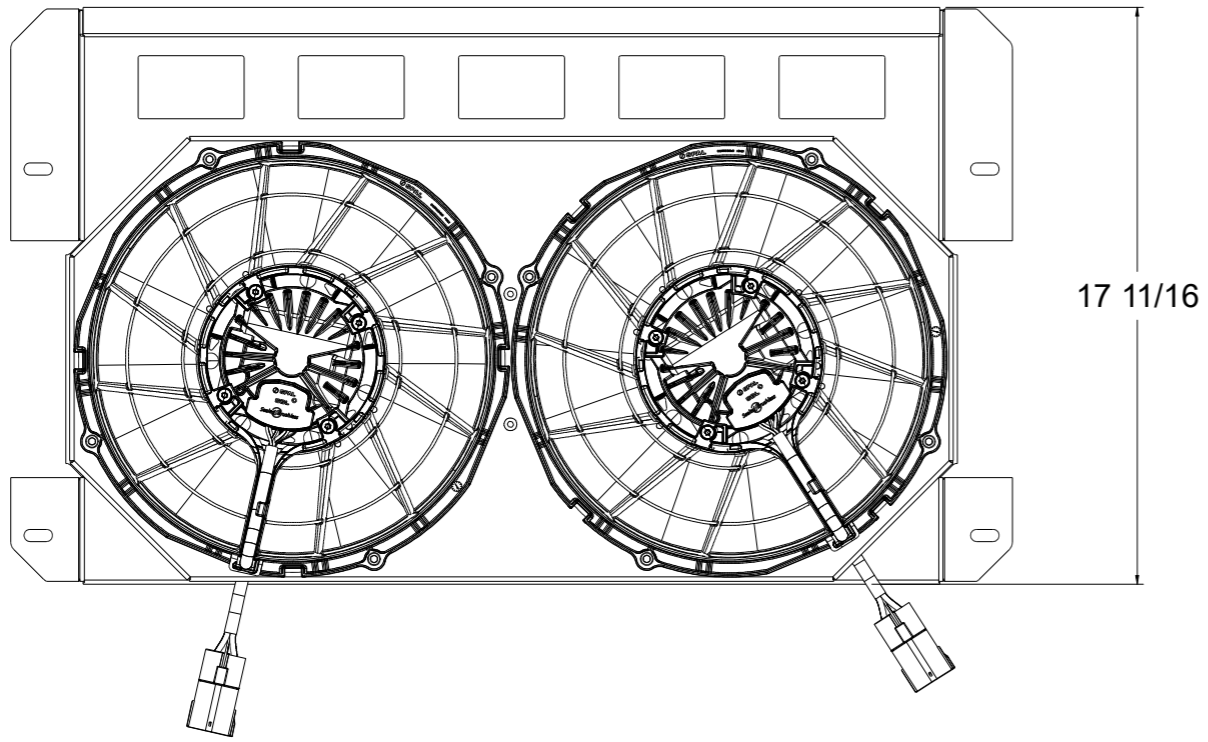

8 7 6 5 4 3 2 1

Shroud & Fan P/N	Fan Type	Dimension "X"	Fan P/N
1-98508-002BL	300W Brushless	3.5"	7-
1-98508-002BL	500W Brushless		7-
1-98508-002BL	N/A	N/A	7-

Wizard
cooling
Custom Aluminum Radiators
www.wizardcooling.com

Contact Us:
716-655-6760

Part Number
1-98508-002BL

8 7 6 5 4 3 2 1