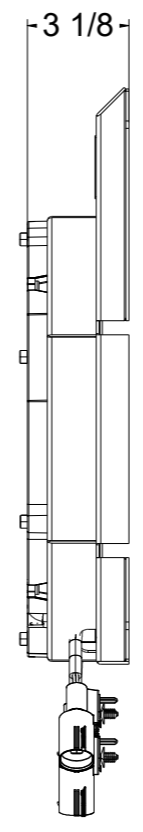

8 7 6 5 4 3 2 1

Shroud & Fan P/N	Fan Type	Dimension "X"	Fan P/N
1-98508-002BL	300W Brushless	3.5"	7-
1-98508-002BL	500W Brushless		7-
1-98508-002BL	N/A	N/A	7-

Wizard
cooling
Custom Aluminum Radiators
www.wizardcooling.com

Contact Us:
716-655-6760

Part Number
1-98508-002BL

8 7 6 5 4 3 2 1