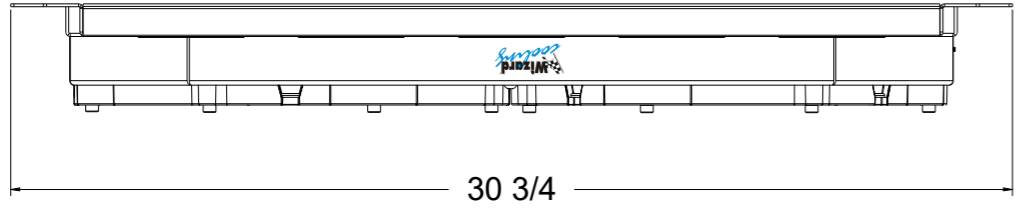

8 7 6 5 4 3 2 1

Shroud & Fan P/N	Fan Type	Dimension "X"	Fan P/N
1-98508-002BL	300W Brushless	3.5"	7-
1-98508-002BL	500W Brushless		7-
1-98508-002BL	N/A	N/A	7-

Wizard
cooling
Custom Aluminum Radiators
www.wizardcooling.com