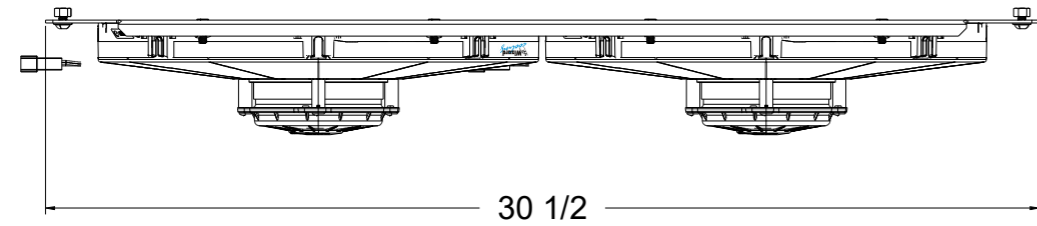

SKU #	Fan Type	Fan Part #	Dimension "X"
1-98511-003LP	Low Profile	7-30100375	2"
1-98511-003MD	Medium Duty	7-30101504	2.5"
1-98511-003HP	High Performance	7-30102029	3.5"

**Wizard**  
*cooling*  
Custom Aluminum Radiators  
[www.wizardcooling.com](http://www.wizardcooling.com)