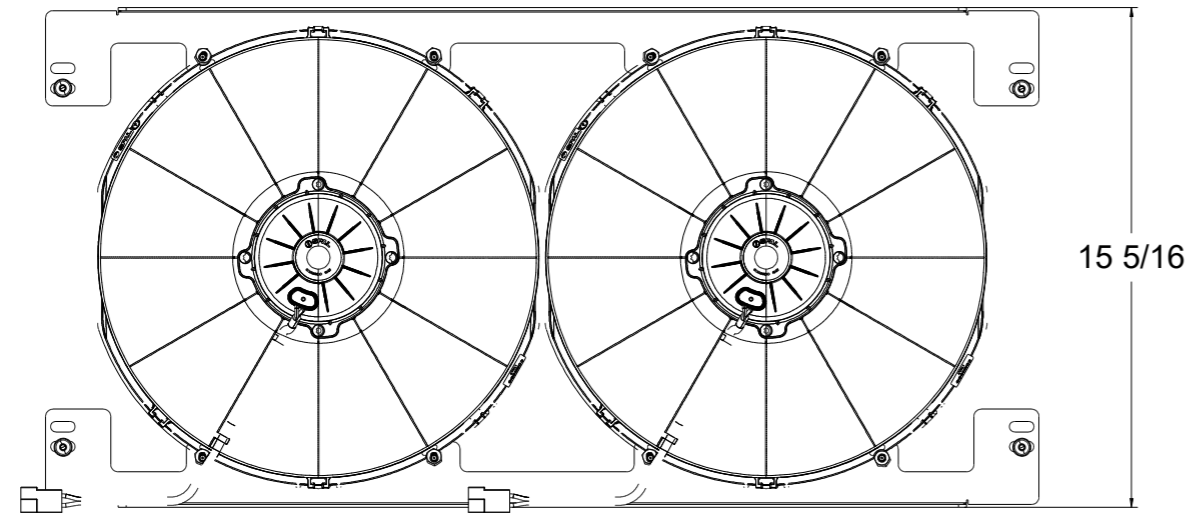

SKU #	Fan Type	Fan Part #	Dimension "X"
1-98511-003LP	Low Profile	7-30100375	2"
1-98511-003MD	Medium Duty	7-30101504	2.5"
1-98511-003HP	High Performance	7-30102029	3.5"

**Wizard**  
*cooling*  
Custom Aluminum Radiators  
[www.wizardcooling.com](http://www.wizardcooling.com)