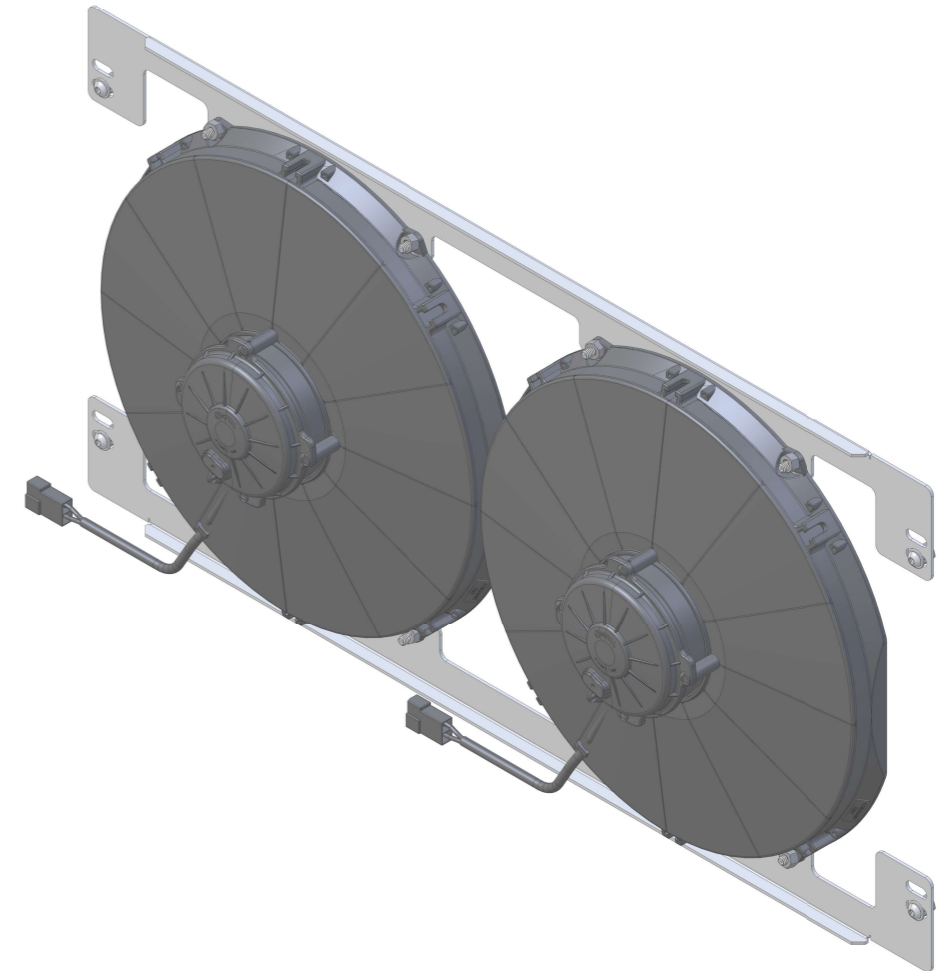

SKU #	Fan Type	Fan Part #	Dimension "X"
1-98511-003LP	Low Profile	7-30100375	2"
1-98511-003MD	Medium Duty	7-30101504	2.5"
1-98511-003HP	High Performance	7-30102029	3.5"

**Wizard**  
*cooling*  
Custom Aluminum Radiators  
[www.wizardcooling.com](http://www.wizardcooling.com)