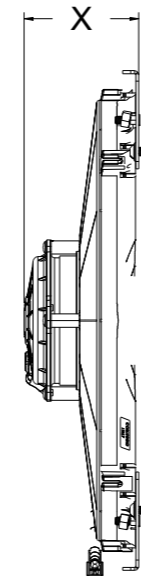

SKU #	Fan Type	Fan Part #	Dimension "X"
1-98511-003LP	Low Profile	7-30100375	2"
1-98511-003MD	Medium Duty	7-30101504	2.5"
1-98511-003HP	High Performance	7-30102029	3.5"

**Wizard**  
*cooling*  
Custom Aluminum Radiators  
[www.wizardcooling.com](http://www.wizardcooling.com)