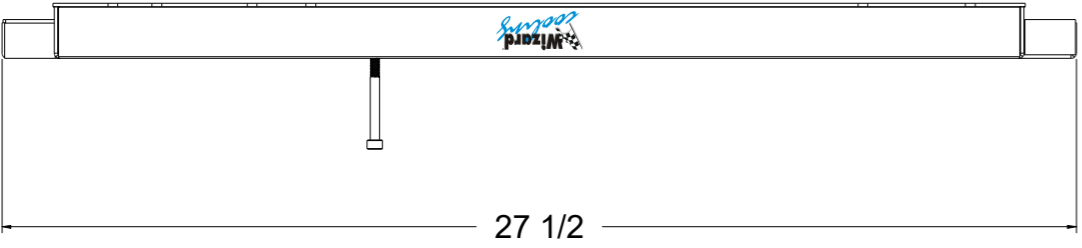

SKU #	Fan Type	Fan Part #	Dimension "X"
1-41003-002LP	Low Profile		3"
1-41003-002MD	Medium Duty		3.5"
1-41003-002HP	High Performance		4.5"

Wizard
cooling
 Custom Aluminum Radiators
www.wizardcooling.com