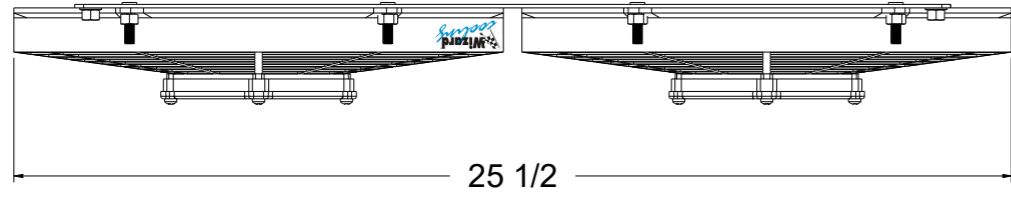

8 7 6 5 4 3 2 1

SKU #	Fan Type	Fan Part #	Dimension "X"
1--003LP	Low Profile	7-30100375	2"
1--003MD	Medium Duty	7-30101504	2.5"
1--003HP	High Performance	7-30102029	3.5"

25 1/2

18 3/16

 Custom Aluminum Radiators
www.wizardcooling.com