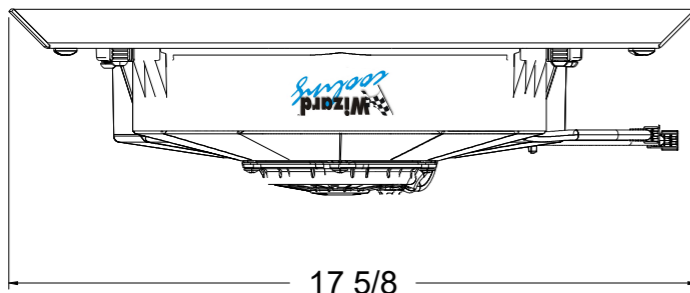

8 7 6 5 4 3 2 1

D

D

SKU #	Fan Type	Fan Part #	Dimension "X"
1-98504-002LP	Low Profile		3"
1-98504-002MD	Medium Duty		3.5"
1-98504-002HP	High Performance		4.5"

C

C

B

B