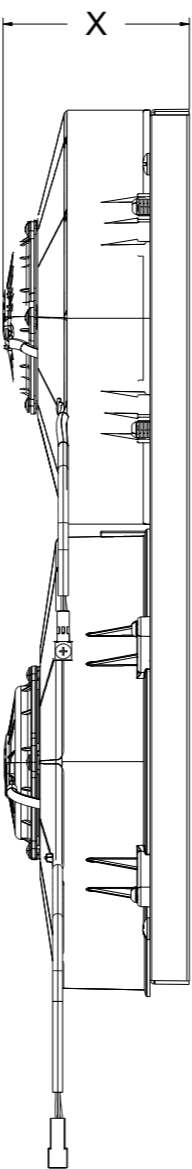

8 7 6 5 4 3 2 1

D

D

SKU #	Fan Type	Fan Part #	Dimension "X"
1-98504-002LP	Low Profile		3"
1-98504-002MD	Medium Duty		3.5"
1-98504-002HP	High Performance		4.5"

C

C

B

B

A

A

8 7 6 5 4 3 2 1

www.wizardcooling.com

Contact Us:
716-655-6760

Part Number
1-98504-002