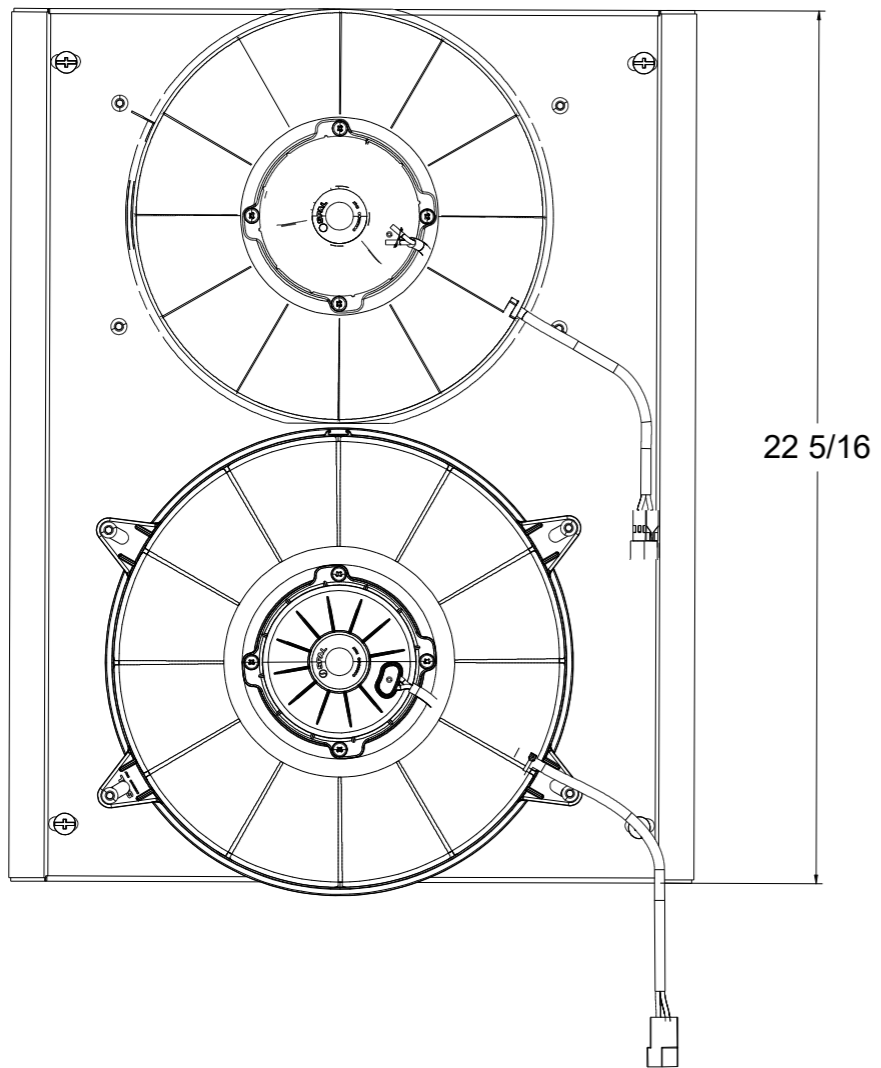

8 7 6 5 4 3 2 1

D

D

SKU #	Fan Type	Fan Part #	Dimension "X"
1-98504-002LP	Low Profile		3"
1-98504-002MD	Medium Duty		3.5"
1-98504-002HP	High Performance		4.5"

C

C

B

B

A

A

8 7 6 5 4 3 2 1

www.wizardcooling.com

Contact Us:
716-655-6760

Part Number
1-98504-002