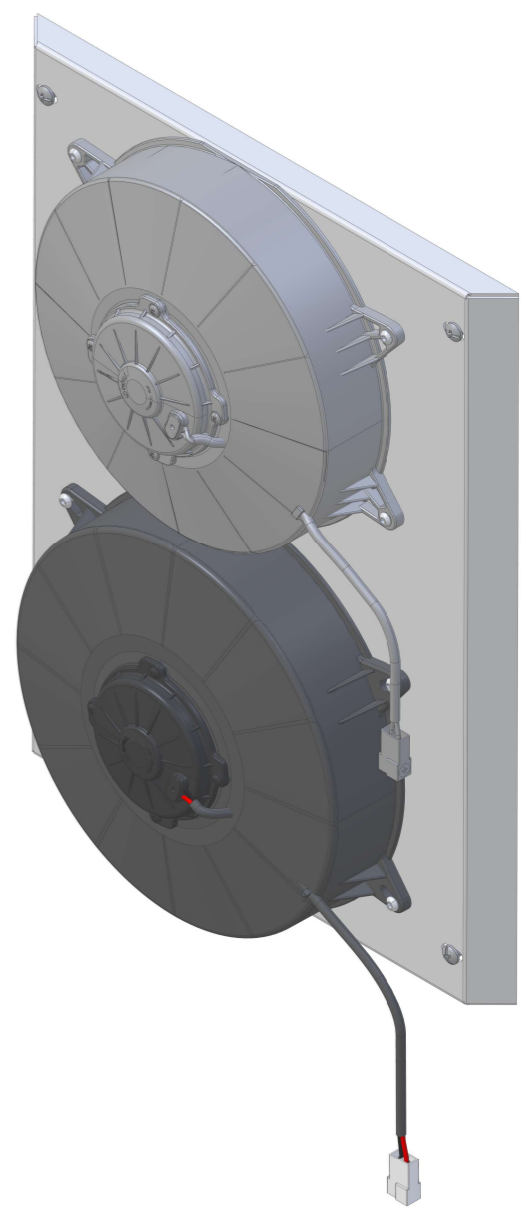

8 7 6 5 4 3 2 1

D

D

SKU #	Fan Type	Fan Part #	Dimension "X"
1-98504-002LP	Low Profile		3"
1-98504-002MD	Medium Duty		3.5"
1-98504-002HP	High Performance		4.5"

C

C

B

B