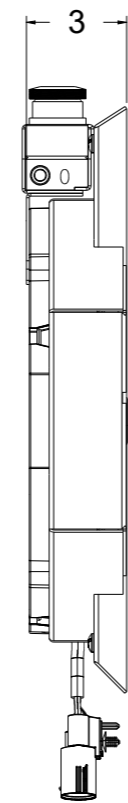

Wizard
cooling
Custom Aluminum Radiators
www.wizardcooling.com

Contact Us:
716-655-6760

Part Number
1-370-002BL

8 7 6 5 4 3 2 1