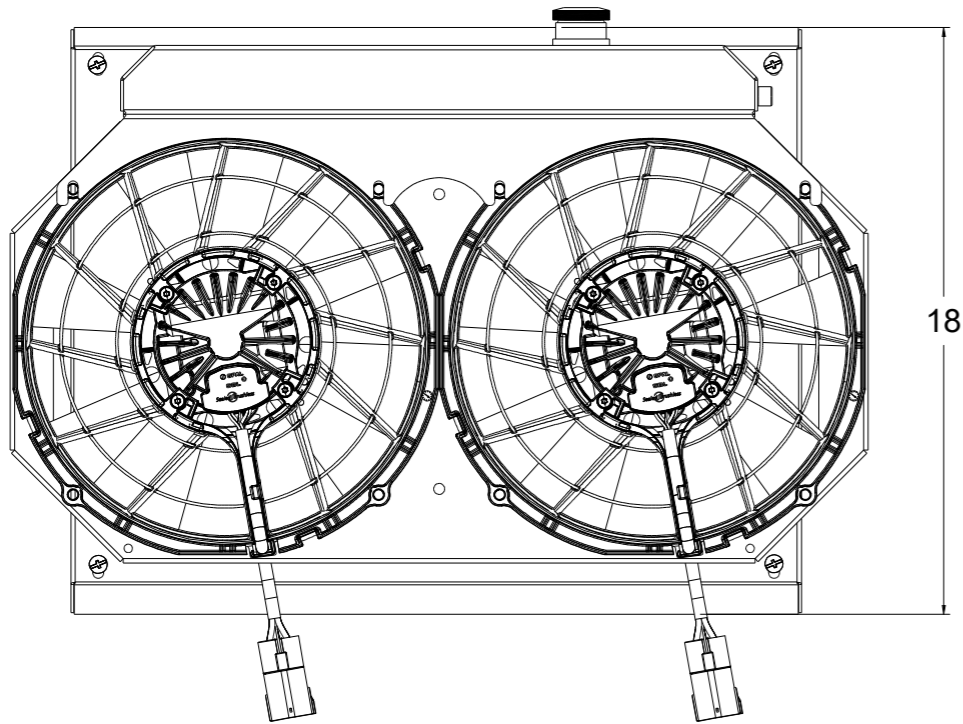

8 7 6 5 4 3 2 1

D

D

Shroud & Fan P/N	Fan Type	Dimension "X"	Fan P/N
1-370-002BL	300W Brushless	3.5"	7-
1- 370-002BL	500W Brushless		7-
1-370-002BL	N/A	N/A	7-

C

C

B

B