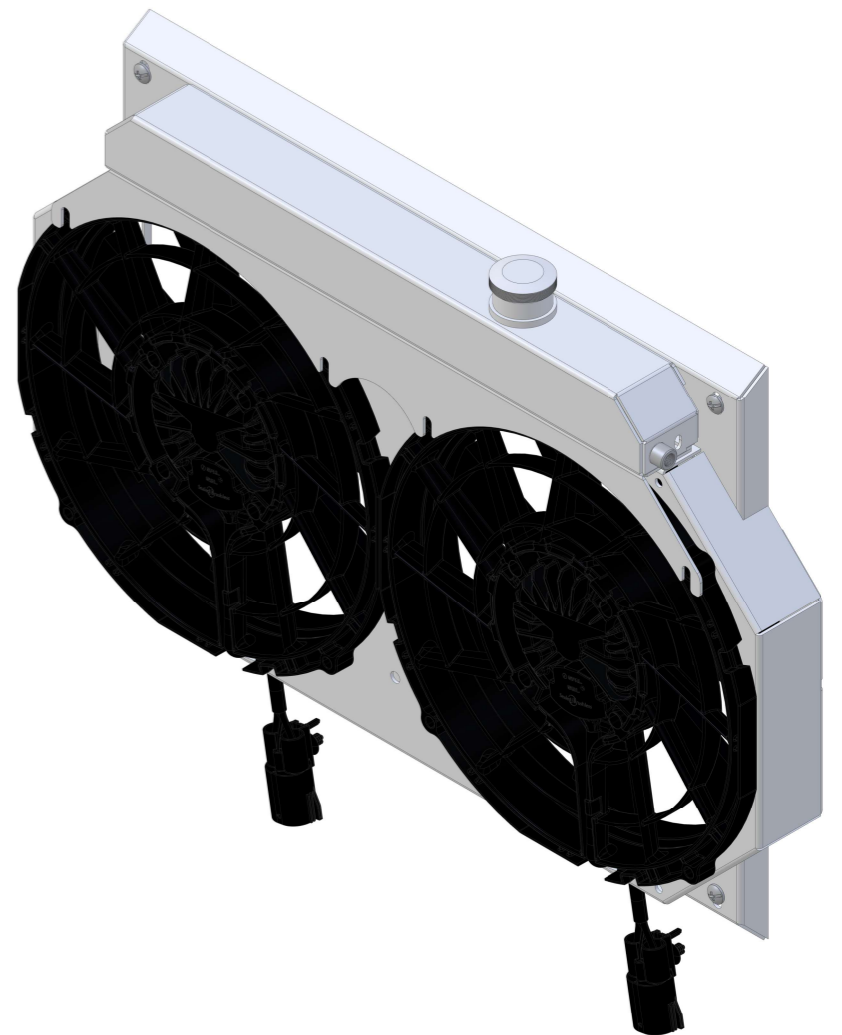

Wizard
cooling
Custom Aluminum Radiators
www.wizardcooling.com

Contact Us:
716-655-6760

Part Number
1-370-002BL

8 7 6 5 4 3 2 1