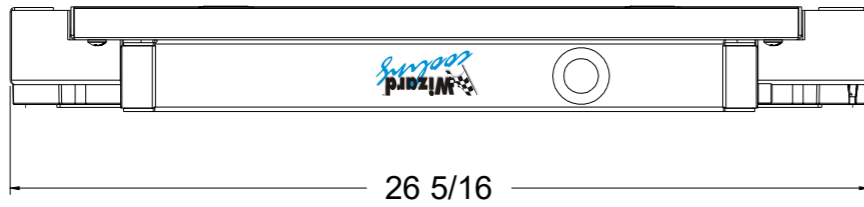

8 7 6 5 4 3 2 1

D

D

Shroud & Fan P/N	Fan Type	Dimension "X"	Fan P/N
1-370-002BL	300W Brushless	3.5"	7-
1- 370-002BL	500W Brushless		7-
1-370-002BL	N/A	N/A	7-

C

C

B

B