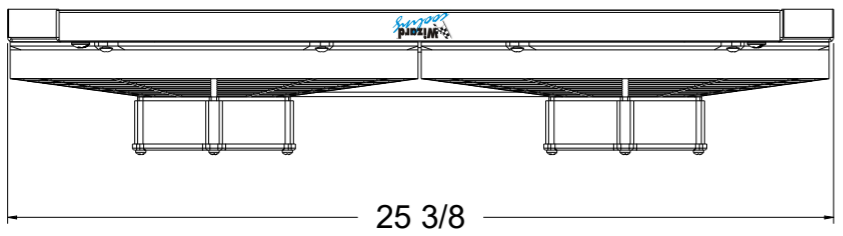

8 7 6 5 4 3 2 1

D

D

SKU #	Expansion Tank	Fan Type	Fan Part #	Dimension "X"
1-370-002LP	N/A	Low Profile	7-30100375	3"
1-370-002MD	N/A	Medium Duty	7-30101504	3.5"
1-370-002HP	N/A	High Performance	7-30102029	4.5"
1-370-002LPX	6-16032	Low Profile	7-30100375	3"
1-370-002MDX	6-16032	Medium Duty	7-30101504	3.5"
1-370-002HPX	6-16032	High Performance	7-30102029	4.5"