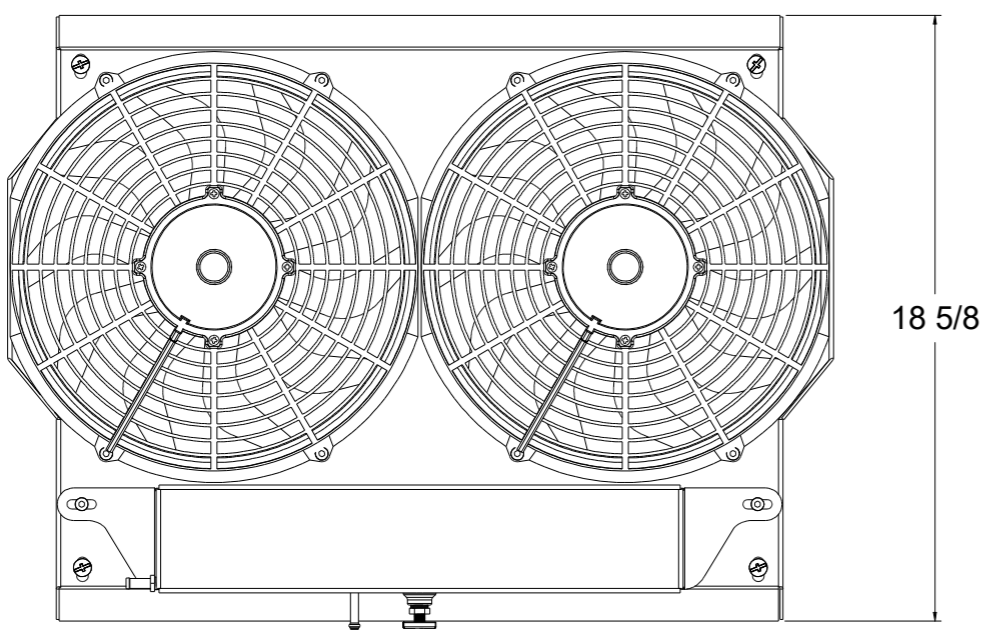

B

B

A

A

8 7 6 5 4 3 2 1

Wizard
cooling
Custom Aluminum Radiators
www.wizardcooling.com

Contact Us:
716-655-6760

Part Number
1-370-002