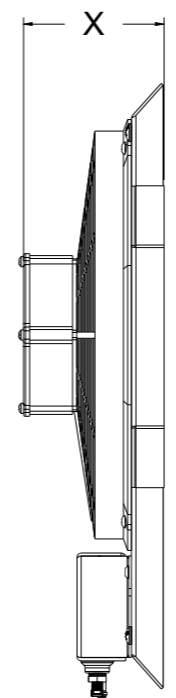

B

B

A

A

8 7 6 5 4 3 2 1

Wizard
cooling
Custom Aluminum Radiators
www.wizardcooling.com

Contact Us:
716-655-6760

Part Number
1-370-002