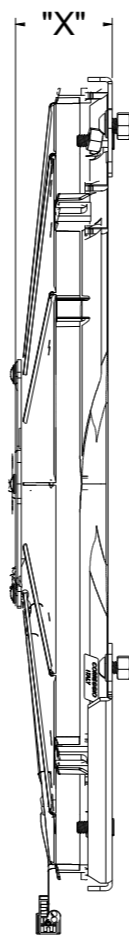

8 7 6 5 4 3 2 1

D

D

SKU #	Fan Type	Dimension "X"
1-98480-001LP	Low Profile	2"
1-98480-001MD	Medium Duty	2.5"
1-98480-001HP	High Performance	3.5"

C

C

B

B