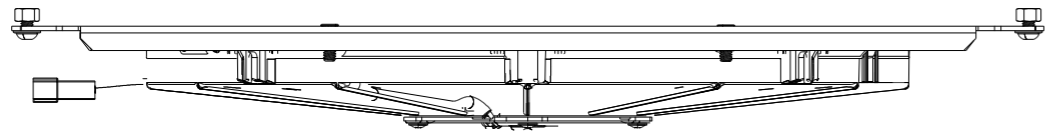

8 7 6 5 4 3 2 1

D

D

SKU #	Fan Type	Dimension "X"
1-98480-001LP	Low Profile	2"
1-98480-001MD	Medium Duty	2.5"
1-98480-001HP	High Performance	3.5"

C

C

B

B