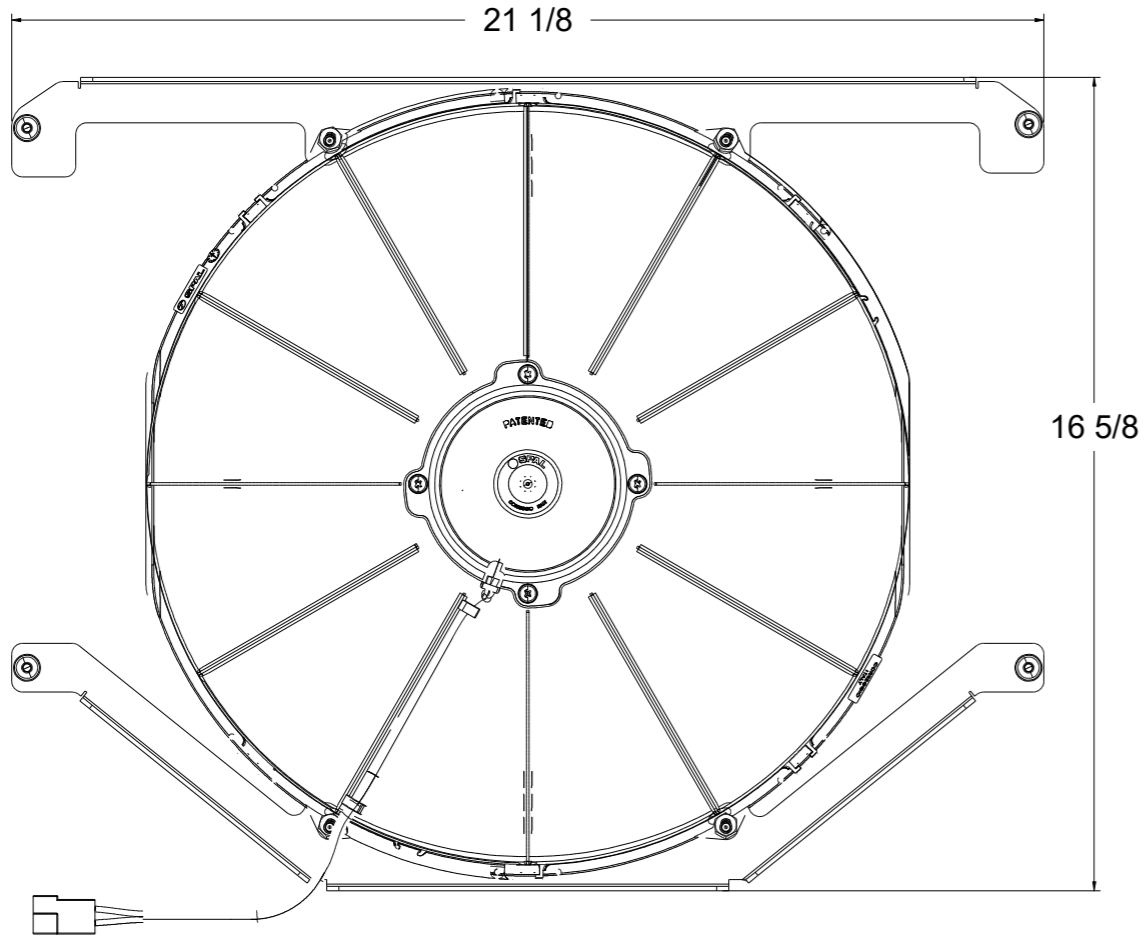

8 7 6 5 4 3 2 1

D

D

SKU #	Fan Type	Dimension "X"
1-98480-001LP	Low Profile	2"
1-98480-001MD	Medium Duty	2.5"
1-98480-001HP	High Performance	3.5"

C

C

B

B