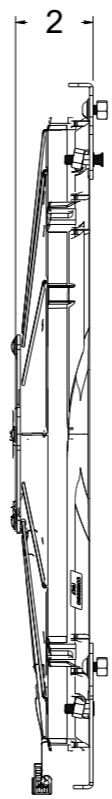

8 7 6 5 4 3 2 1

D

D

SKU #	Fan Type	Fan Part #	Dimension "X"
1-10514-001LP	Low Profile	7-30100400	2"
1-10514-001MD	Medium Duty	7-30101516	2.5"
1-10514-001HP	High Performance	7-30102120	3.5"

C

C

B

B