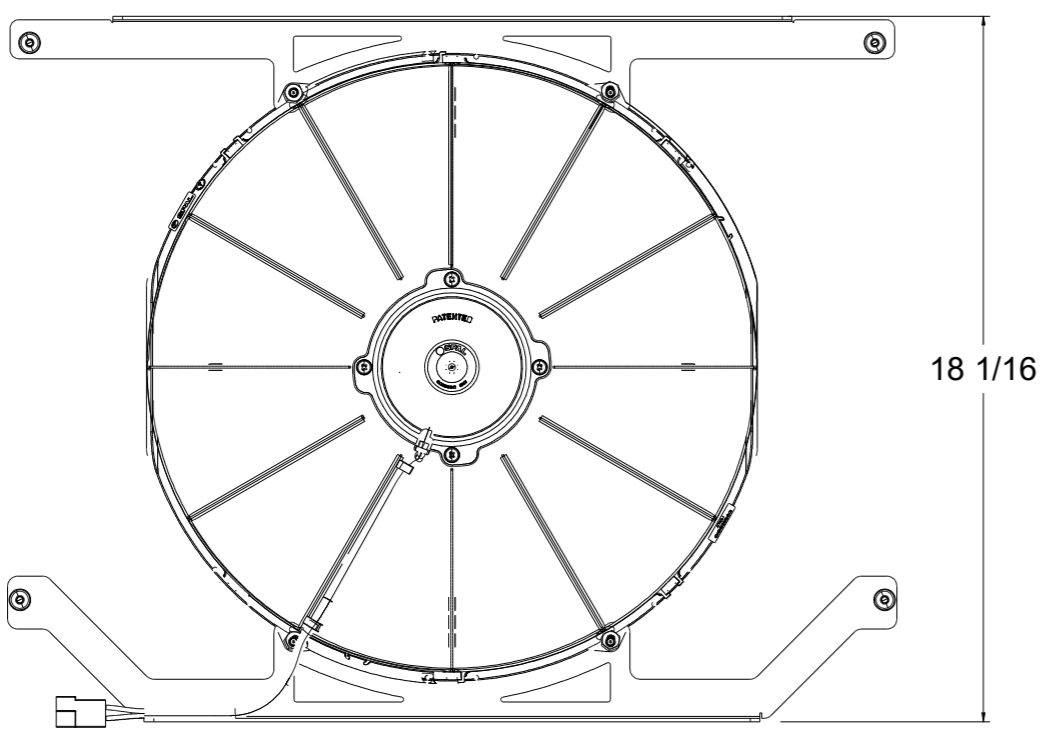

8 7 6 5 4 3 2 1

D

D

SKU #	Fan Type	Fan Part #	Dimension "X"
1-10514-001LP	Low Profile	7-30100400	2"
1-10514-001MD	Medium Duty	7-30101516	2.5"
1-10514-001HP	High Performance	7-30102120	3.5"

C

C

B

B