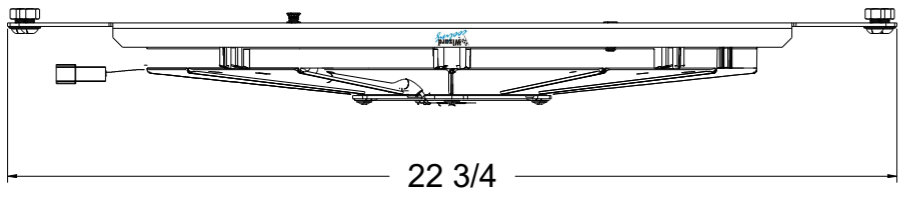

8 7 6 5 4 3 2 1

D

D

SKU #	Fan Type	Fan Part #	Dimension "X"
1-10514-001LP	Low Profile	7-30100400	2"
1-10514-001MD	Medium Duty	7-30101516	2.5"
1-10514-001HP	High Performance	7-30102120	3.5"

C

C

B

B