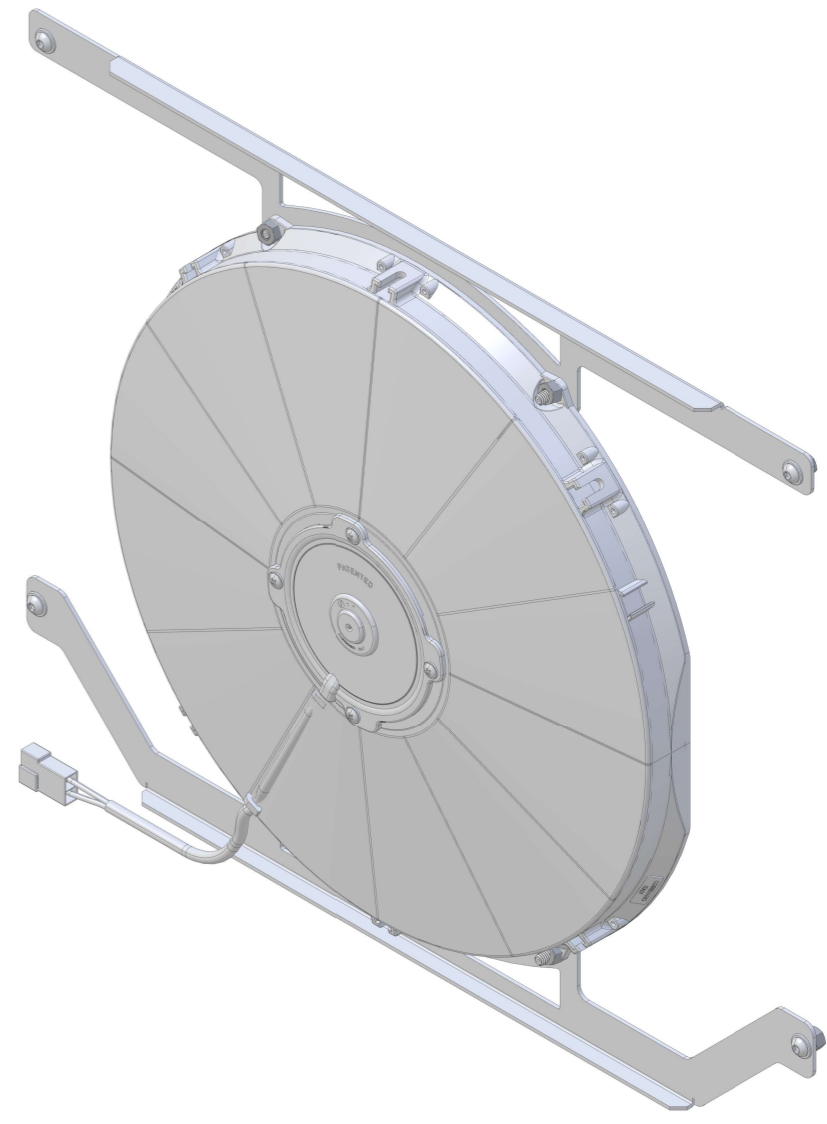

8 7 6 5 4 3 2 1

D

D

SKU #	Fan Type	Fan Part #	Dimension "X"
1-10514-001LP	Low Profile	7-30100400	2"
1-10514-001MD	Medium Duty	7-30101516	2.5"
1-10514-001HP	High Performance	7-30102120	3.5"

C

C

B

B