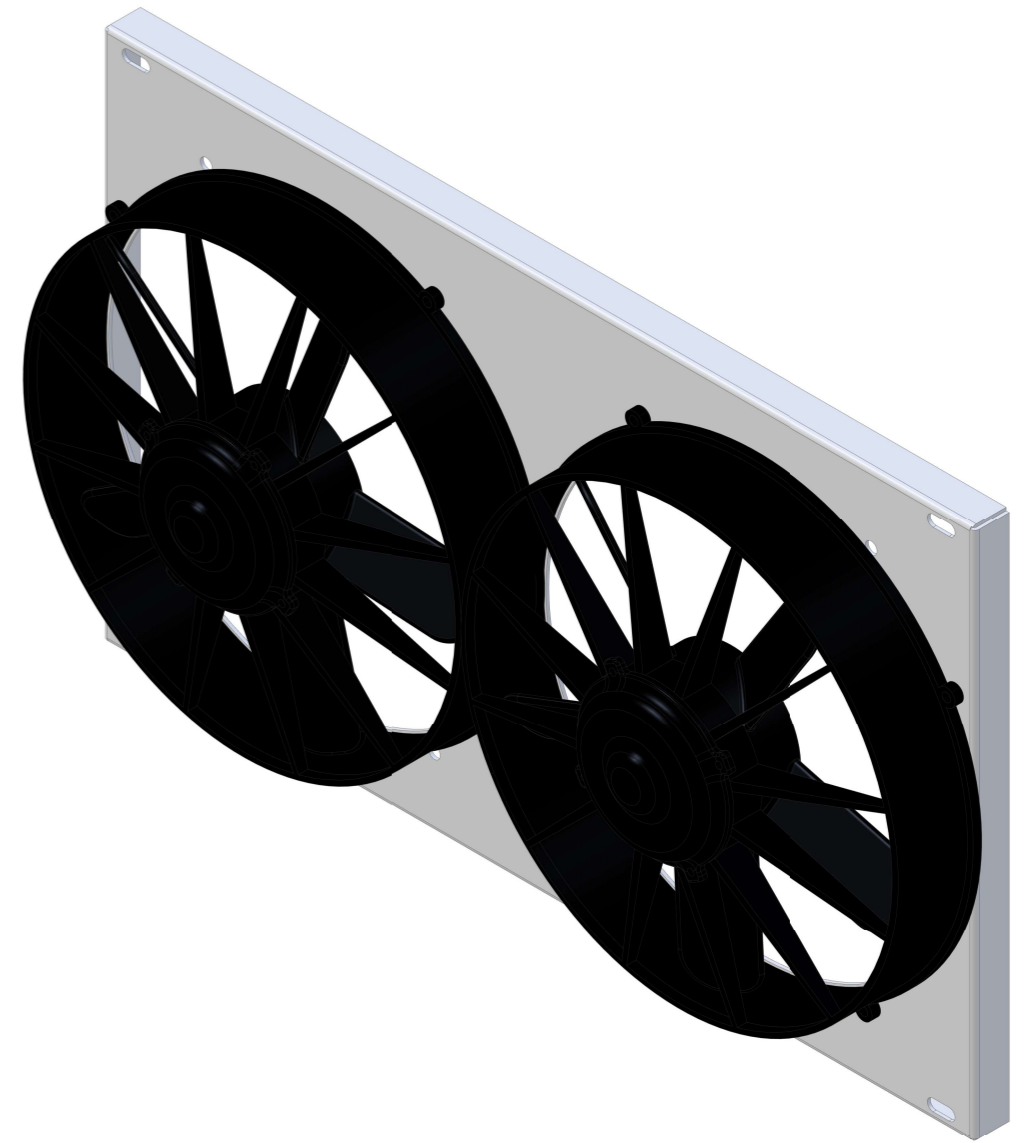

8 7 6 5 4 3 2 1

SKU #	Radiator DWG #	Radiator P/N	Transmission	Core Size	Shroud & Fan DWG #	Shroud & Fan P/N	Fan Type	Dimension "X"
1-282-102PD	1-282-Radiator	1-282-100	Manual	STANDARD (2 Rows of 1" Tubes)	1-282-002PD (Dual Chamber Shroud)	1-282-002PD	Paddle Blade	7.75"
1-282-112PD		1-282-110	Automatic					
1-282-202PD		1-282-200	Manual	UPGRADED (2 Rows of 1.25" Tubes)				
1-282-212PD		1-282-210	Automatic					