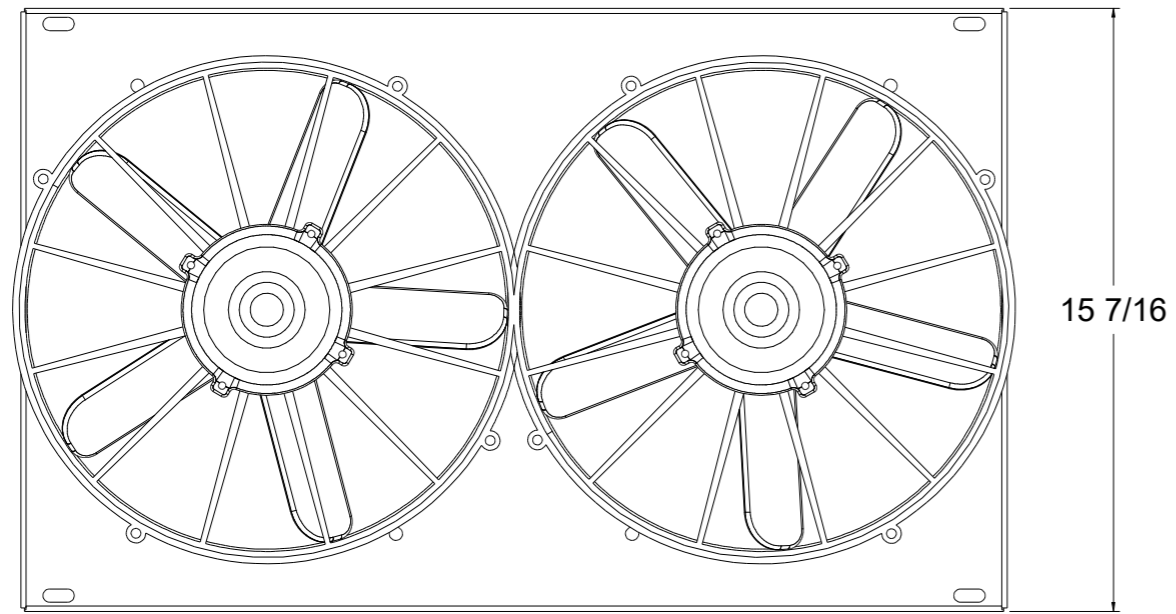

8 7 6 5 4 3 2 1

SKU #	Radiator DWG #	Radiator P/N	Transmission	Core Size	Shroud & Fan DWG #	Shroud & Fan P/N	Fan Type	Dimension "X"
1-282-102PD	1-282-Radiator	1-282-100	Manual	STANDARD (2 Rows of 1" Tubes)	1-282-002PD (Dual Chamber Shroud)	1-282-002PD	Paddle Blade	7.75"
1-282-112PD		1-282-110	Automatic					
1-282-202PD		1-282-200	Manual	UPGRADED (2 Rows of 1.25" Tubes)				
1-282-212PD		1-282-210	Automatic					