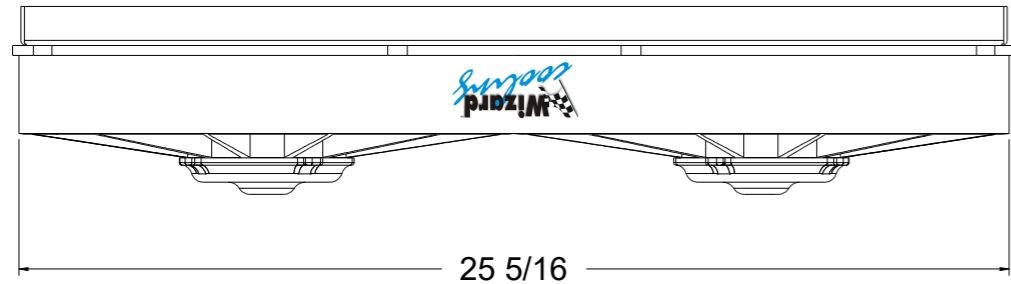

8 7 6 5 4 3 2 1

SKU #	Radiator DWG #	Radiator P/N	Transmission	Core Size	Shroud & Fan DWG #	Shroud & Fan P/N	Fan Type	Dimension "X"
1-282-102PD	1-282-Radiator	1-282-100	Manual	STANDARD (2 Rows of 1" Tubes)	1-282-002PD (Dual Chamber Shroud)	1-282-002PD	Paddle Blade	7.75"
1-282-112PD		1-282-110	Automatic					
1-282-202PD		1-282-200	Manual	UPGRADED (2 Rows of 1.25" Tubes)				
1-282-212PD		1-282-210	Automatic					