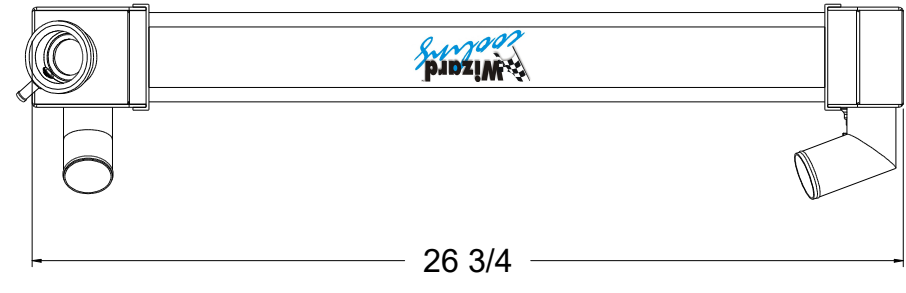

8 7 6 5 4 3 2 1

D

D

SKU #	Transmission	Core Size
1-10520-100	Manual	Standard (2 Rows Of 1" Tubes)
1-10520-200	Manual	Upgraded (2 Rows Of 1.25" Tubes)

C

C

B

B