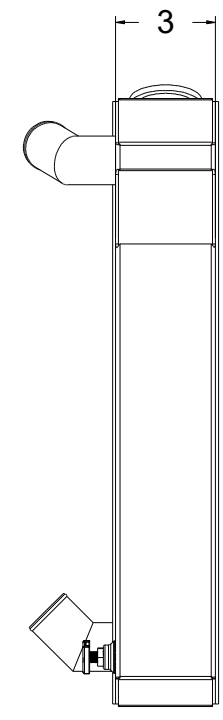

8 7 6 5 4 3 2 1

D

D

SKU #	Transmission	Core Size
1-10520-100	Manual	Standard (2 Rows Of 1" Tubes)
1-10520-200	Manual	Upgraded (2 Rows Of 1.25" Tubes)

C

C

B

B