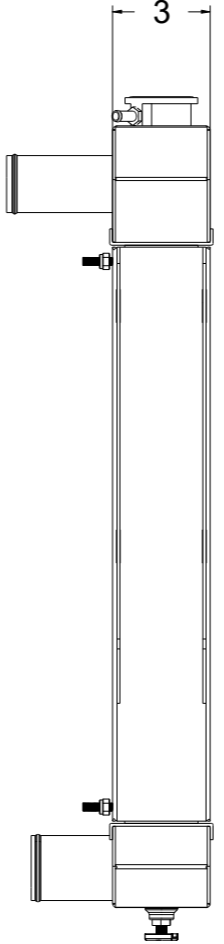

8 7 6 5 4 3 2 1

D

D

SKU #	Transmission	Core Size
1-41001-100	Manual	Standard (2 Rows Of 1" Tubes)
1-41001-200	Manual	Upgraded (2 Rows Of 1.25" Tubes)

C

C

B

B