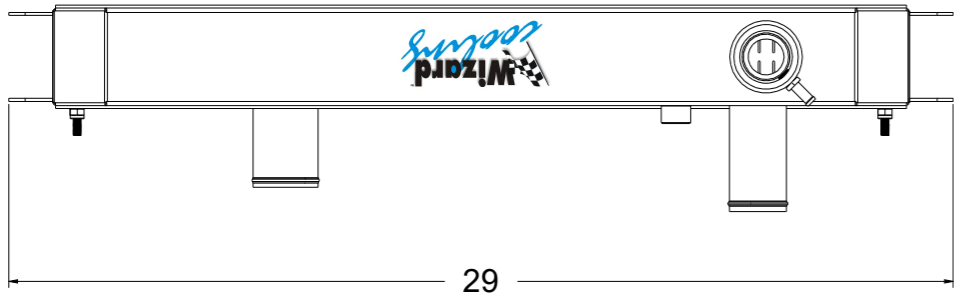

8 7 6 5 4 3 2 1

D

D

SKU #	Transmission	Core Size
1-41001-100	Manual	Standard (2 Rows Of 1" Tubes)
1-41001-200	Manual	Upgraded (2 Rows Of 1.25" Tubes)

C

C

B

B