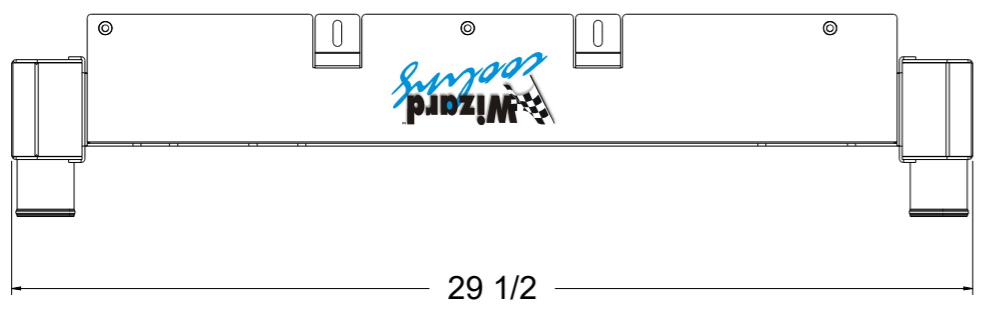

8 7 6 5 4 3 2 1

SKU #	Transmission	Core Size
1-41003-100	Manual	Standard (2 Rows Of 1" Tubes)
1-41003-200	Manual	Upgraded (2 Rows Of 1.25" Tubes)

D

D

C

C

B

B