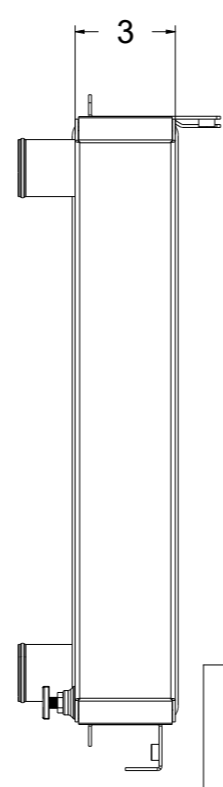

Wizard
cooling
Custom Aluminum Radiators
www.wizardcooling.com

Contact Us:
716-655-6760

Part Number
1-41003-100