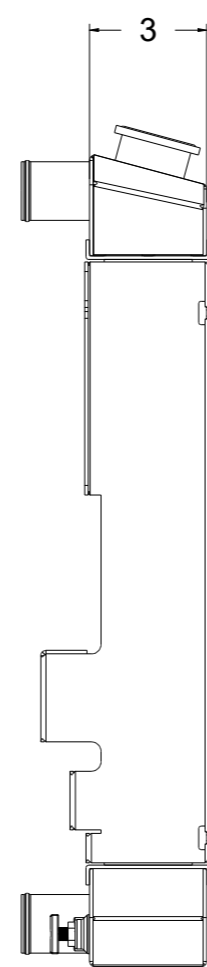

8 7 6 5 4 3 2 1

D

D

SKU #	Transmission	Core Size
1-514-110	Automatic	Standard (2 Rows Of 1" Tubes)
1-514-210	Automatic	Upgraded (2 Rows Of 1.25" Tubes)

C

C

B

B

A

A

8 7 6 5 4 3 2 1

www.wizardcooling.com

Contact Us:
716-655-6760

Part Number
1-514-110