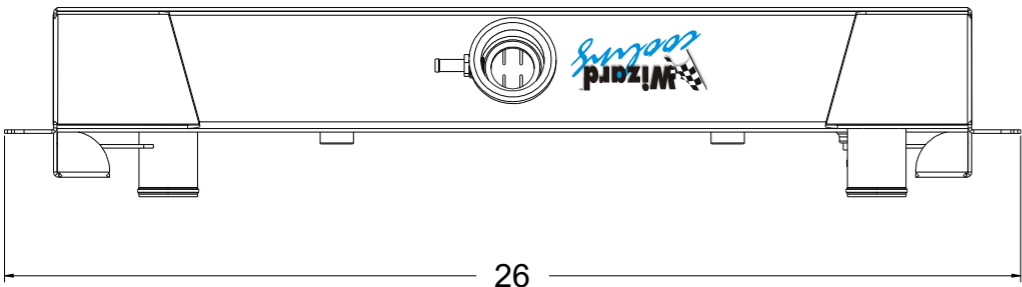

8 7 6 5 4 3 2 1

D

D

SKU #	Transmission	Core Size
1-514-110	Automatic	Standard (2 Rows Of 1" Tubes)
1-514-210	Automatic	Upgraded (2 Rows Of 1.25" Tubes)

C

C

B

B