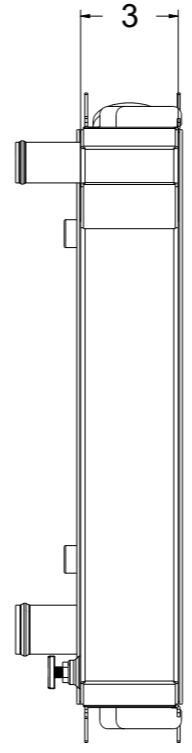

8 7 6 5 4 3 2 1

D

D

SKU #	Transmission	Core Size
1-556-110	Automatic	Standard (2 Rows Of 1" Tubes)
1-556-210	Automatic	Upgraded (2 Rows Of 1.25" Tubes)

C

C

B

B