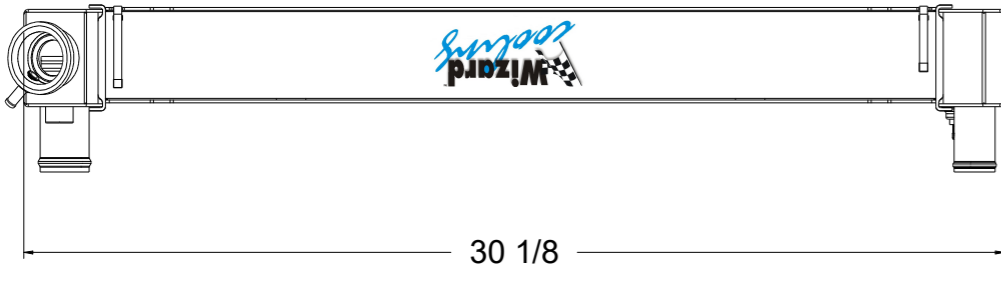

8 7 6 5 4 3 2 1

D

D

SKU #	Transmission	Core Size
1-556-110	Automatic	Standard (2 Rows Of 1" Tubes)
1-556-210	Automatic	Upgraded (2 Rows Of 1.25" Tubes)

C

C

B

B