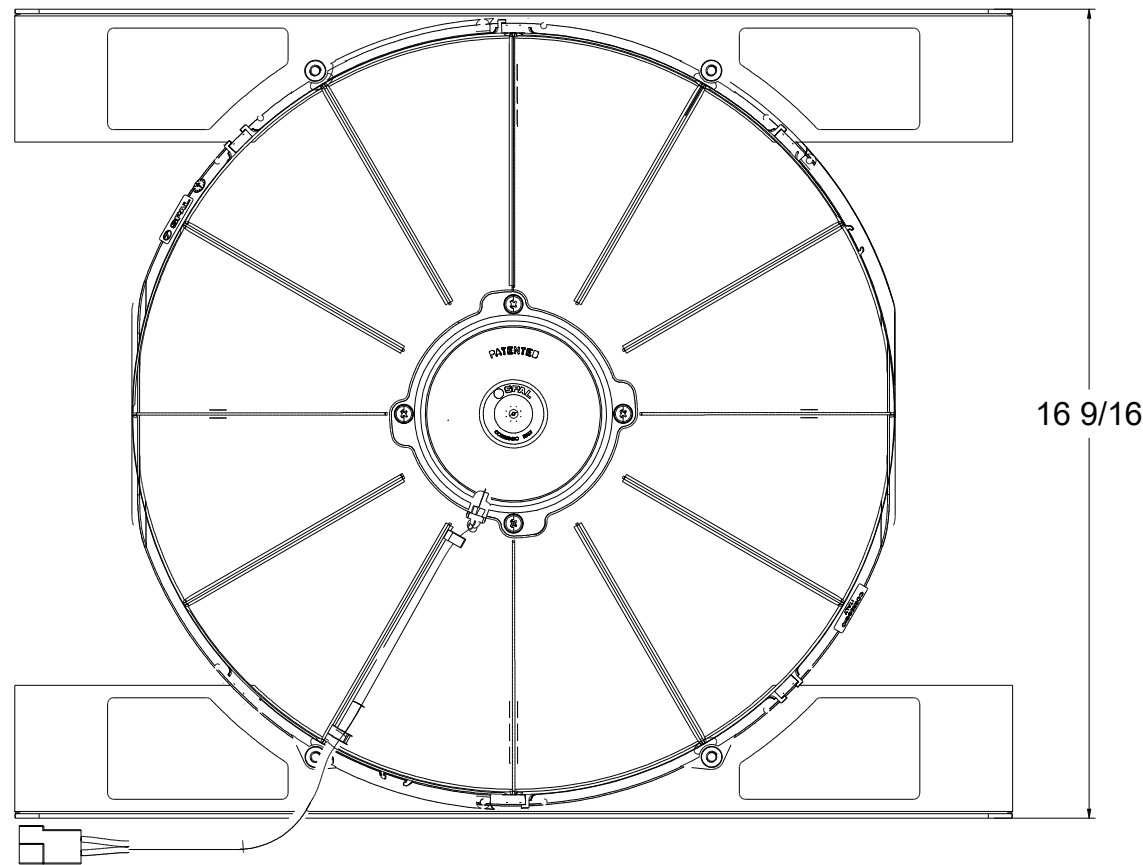

D

D

SKU #	Fan Type	Fan Part #	Dimension "X"
1-10504-001LP	Low Profile	7-30100400	2"
1-10504-001MD	Medium Duty	7-30101516	2.5"
1-10504-001HP	High Performance	7-30102120	3.5"

C

C

B

B

A