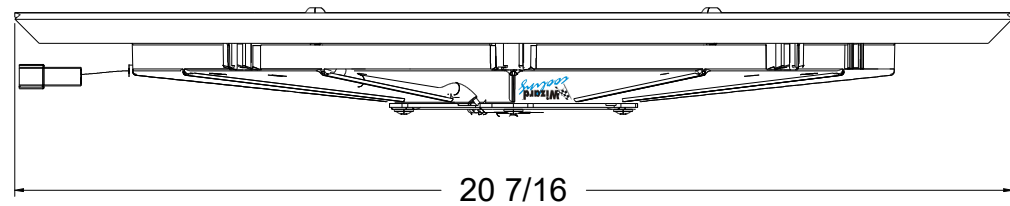

D

D

SKU #	Fan Type	Fan Part #	Dimension "X"
1-10504-001LP	Low Profile	7-30100400	2"
1-10504-001MD	Medium Duty	7-30101516	2.5"
1-10504-001HP	High Performance	7-30102120	3.5"

C

C

B

B

A