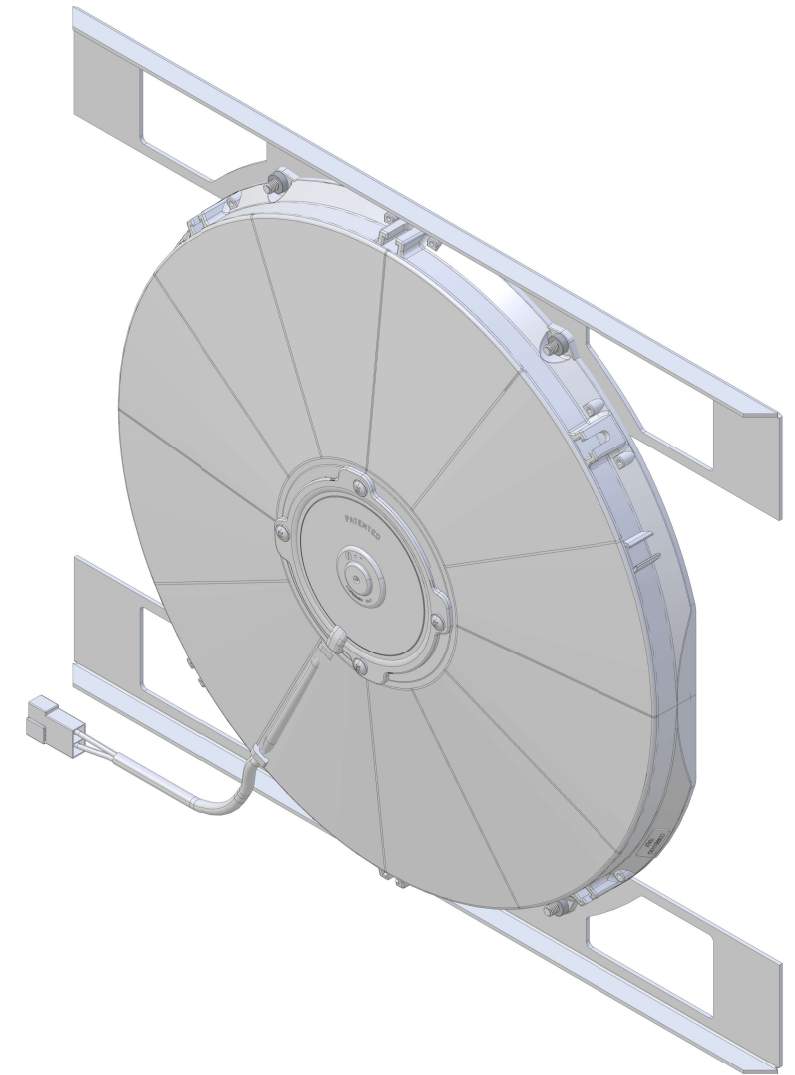

D

D

SKU #	Fan Type	Fan Part #	Dimension "X"
1-10504-001LP	Low Profile	7-30100400	2"
1-10504-001MD	Medium Duty	7-30101516	2.5"
1-10504-001HP	High Performance	7-30102120	3.5"

C

C

B

B

A