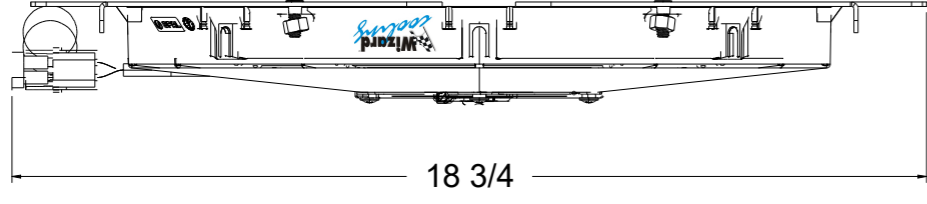

8 7 6 5 4 3 2 1

D

D

SKU #	Fan Type	Fan Part #	Dimension "X"
1-10508-001LP	Low Profile	7-30100400	2"
1-10508-001MD	Medium Duty	7-30101516	2.5"
1-10508-001HP	High Performance	7-30102120	3.5"

C

C

B

B