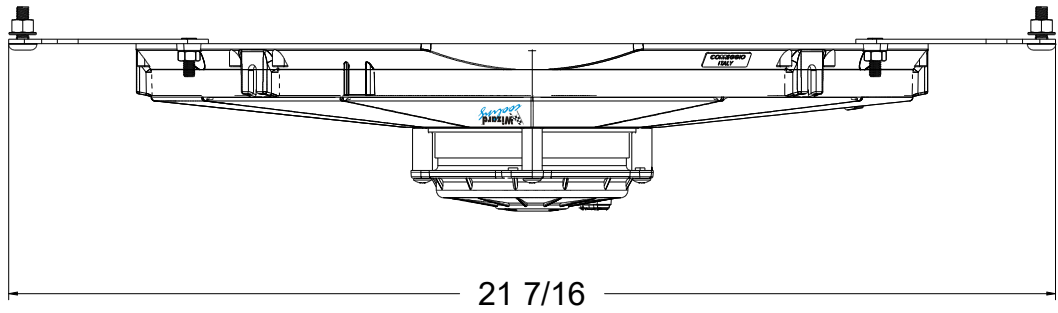

SKU #	Fan Type	Fan Part #	Dimension "X"
1-339-001LP	Low Profile	7-30100400	2"
1-339-001MD	Medium Duty	7-30101516	2.5"
1-339-001HP	High Performance	7-30102120	3.5"

**Wizard**  
*cooling*  
Custom Aluminum Radiators  
[www.wizardcooling.com](http://www.wizardcooling.com)