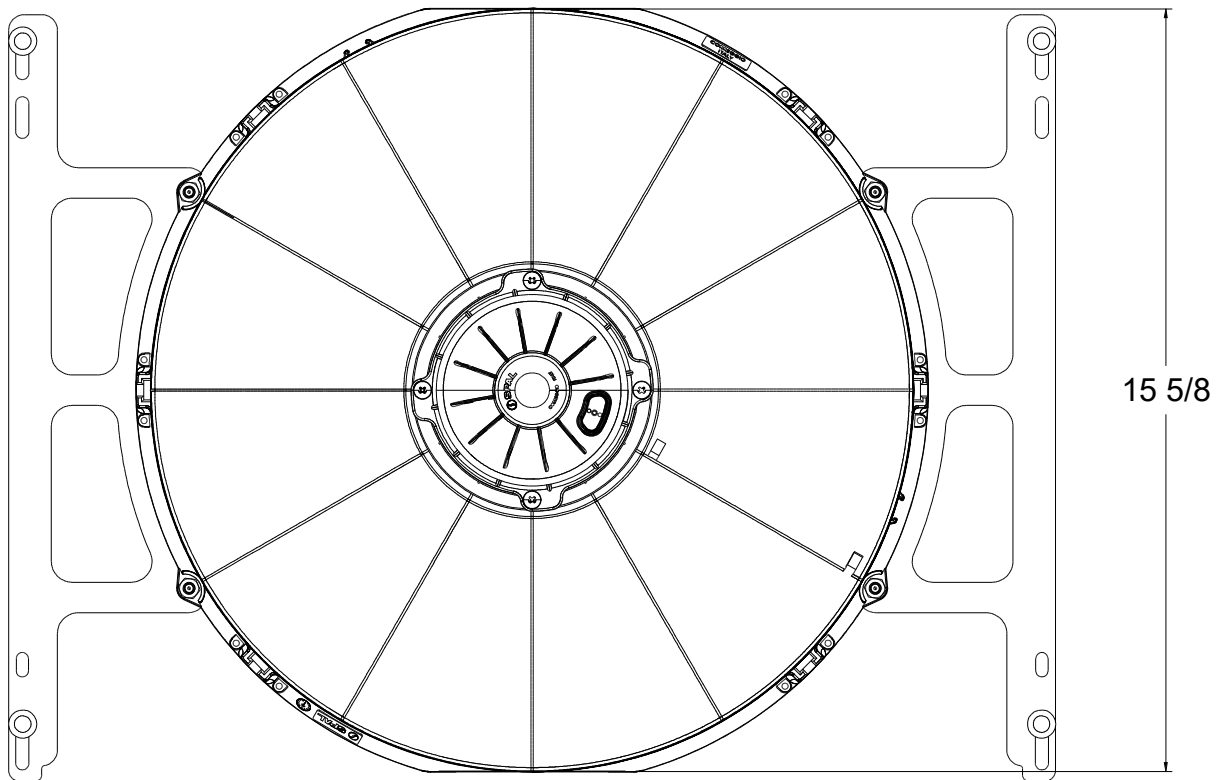

SKU #	Fan Type	Fan Part #	Dimension "X"
1-339-001LP	Low Profile	7-30100400	2"
1-339-001MD	Medium Duty	7-30101516	2.5"
1-339-001HP	High Performance	7-30102120	3.5"

**Wizard**  
*cooling*  
Custom Aluminum Radiators  
[www.wizardcooling.com](http://www.wizardcooling.com)