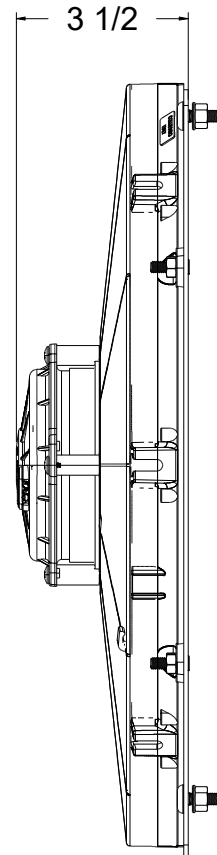

SKU #	Fan Type	Fan Part #	Dimension "X"
1-339-001LP	Low Profile	7-30100400	2"
1-339-001MD	Medium Duty	7-30101516	2.5"
1-339-001HP	High Performance	7-30102120	3.5"

**Wizard**  
*cooling*  
Custom Aluminum Radiators  
[www.wizardcooling.com](http://www.wizardcooling.com)