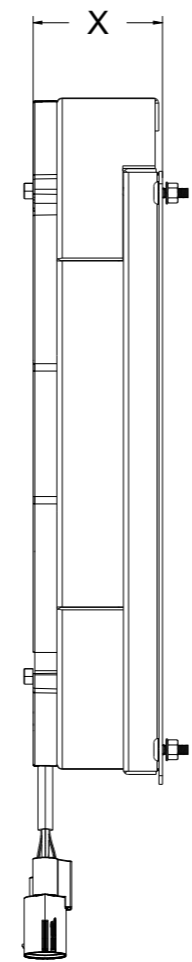

8 7 6 5 4 3 2 1

D

D

Fan Package SKU#	Fan Type	Dimension "X"
1-339-008BL300	300 Watt Brushless	3.5"
1-339-008BL500	500 Watt Brushless	

C

C

B

B

A

A

8 7 6 5 4 3 2 1

www.wizardcooling.com

Contact Us:
716-655-6760

Part Number
1-339BL-Fan Package