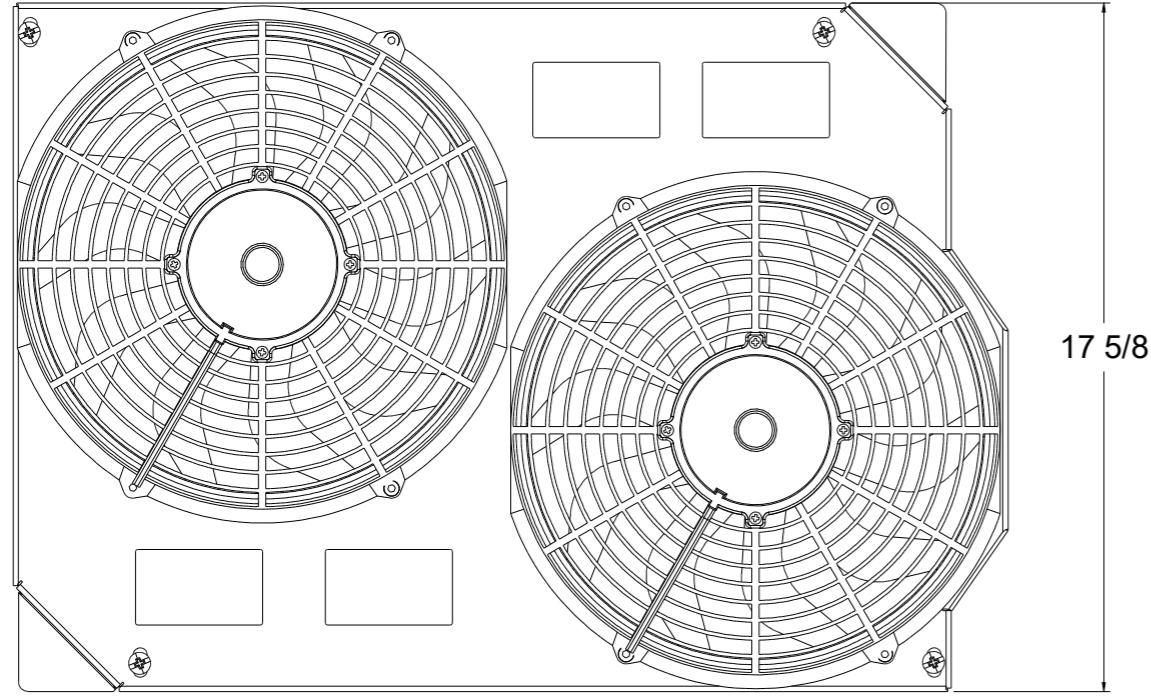

SKU #	Fan Type	Fan Part #	Dimension "X"
1-1626-002LP	Low Profile		3"
1-1626-002MD	Medium Duty		3.5"
1-1626-002HP	High Performance		4.5"

Wizard
cooling
Custom Aluminum Radiators
www.wizardcooling.com

Contact Us:
716-655-6760

Part Number
1-1626-002