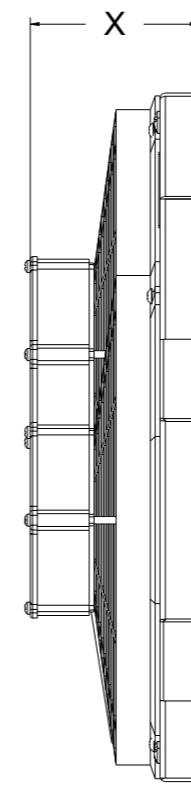

SKU #	Fan Type	Fan Part #	Dimension "X"
1-1626-002LP	Low Profile		3"
1-1626-002MD	Medium Duty		3.5"
1-1626-002HP	High Performance		4.5"

Wizard
cooling
Custom Aluminum Radiators
www.wizardcooling.com

Contact Us:
716-655-6760

Part Number
1-1626-002