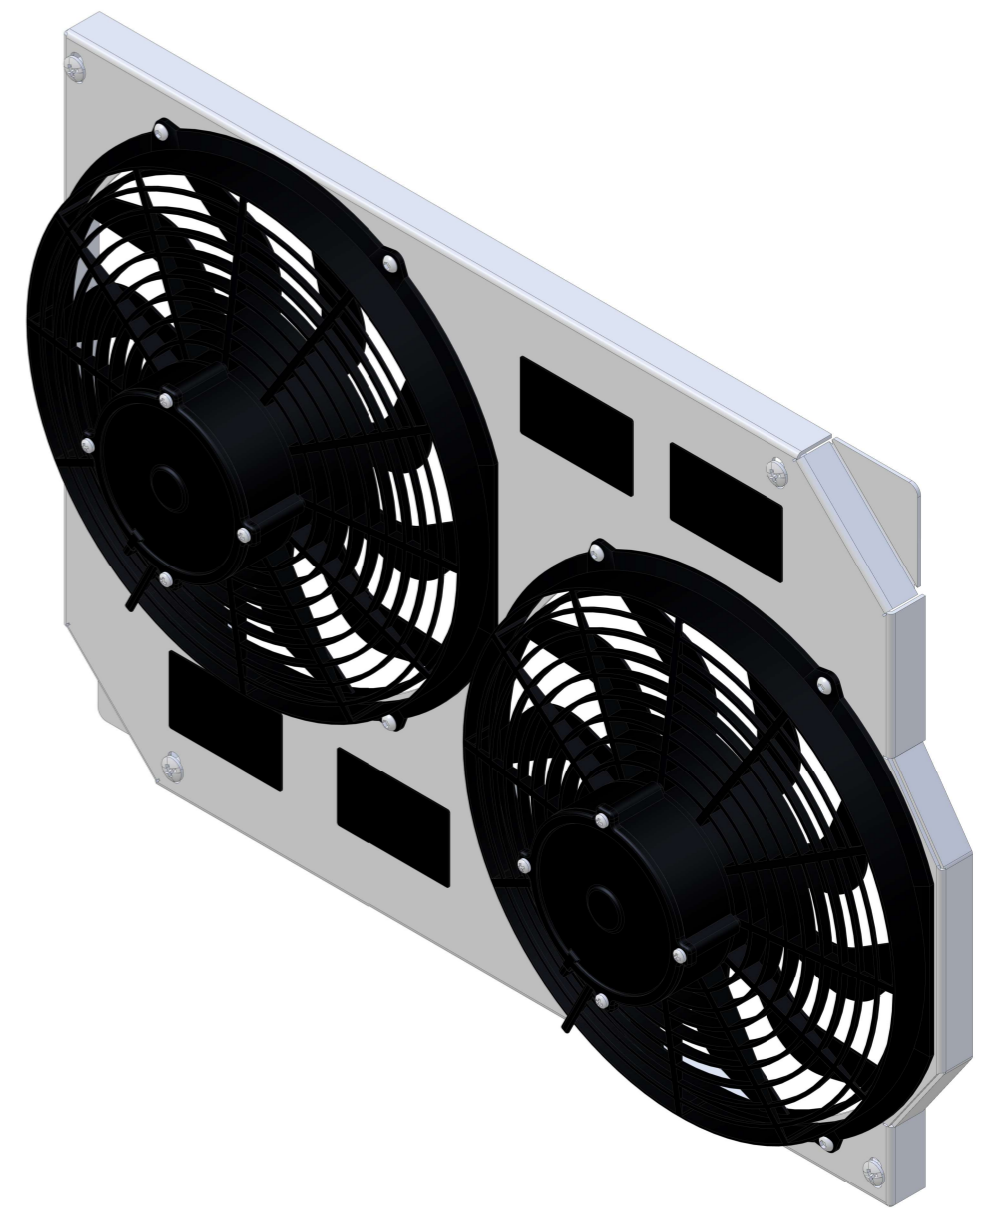

SKU #	Fan Type	Fan Part #	Dimension "X"
1-1626-002LP	Low Profile		3"
1-1626-002MD	Medium Duty		3.5"
1-1626-002HP	High Performance		4.5"

Wizard
cooling
Custom Aluminum Radiators
www.wizardcooling.com

Contact Us:
716-655-6760

Part Number
1-1626-002