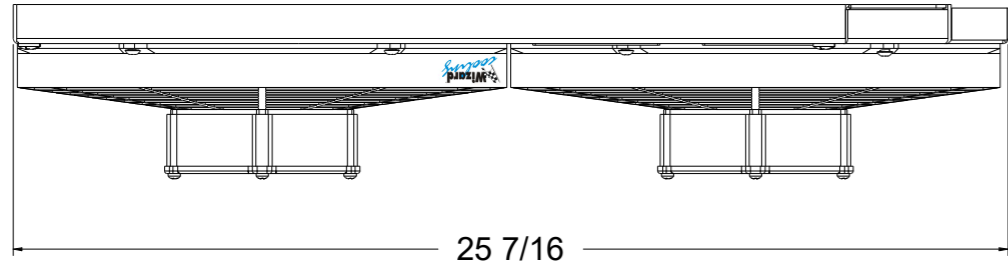

SKU #	Fan Type	Fan Part #	Dimension "X"
1-1626-002LP	Low Profile		3"
1-1626-002MD	Medium Duty		3.5"
1-1626-002HP	High Performance		4.5"

Wizard
cooling
Custom Aluminum Radiators
www.wizardcooling.com

Contact Us:
716-655-6760