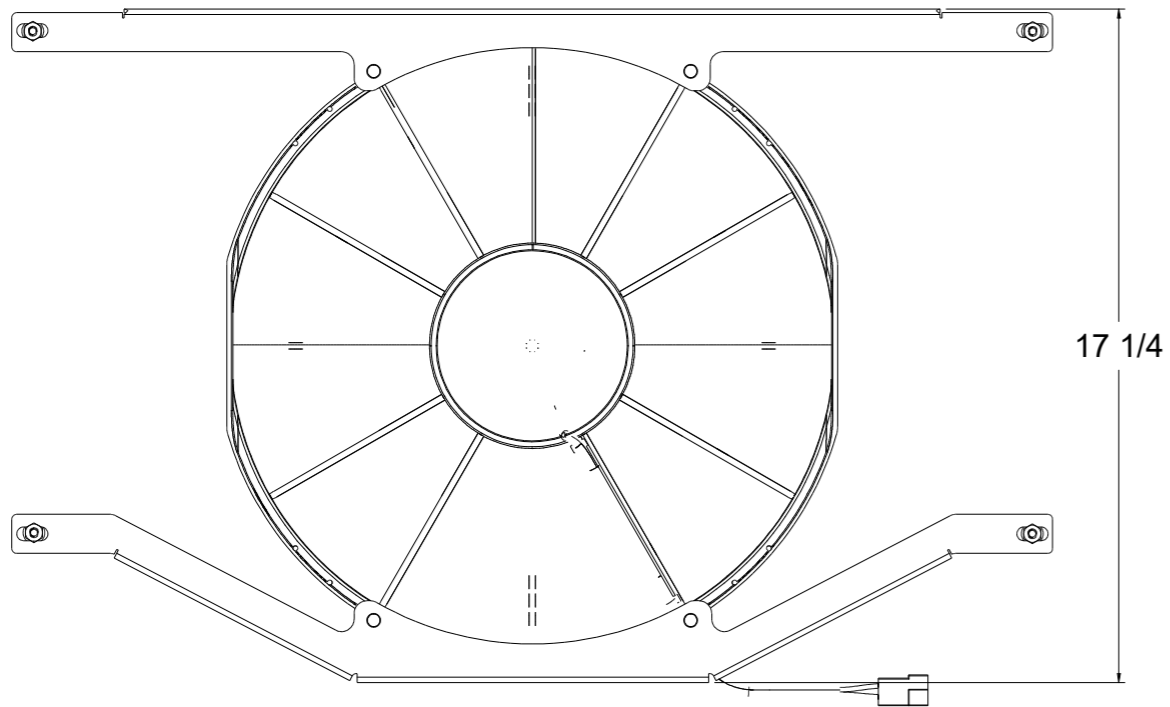

8 7 6 5 4 3 2 1

SKU #	Fan Type	Pusher Fan Part #	Dimension "X"
1-99002-007LP	Low Profile	7-301	2"
1-99002-007MD	Medium Duty	7-301	2.5"
1-99002-007HP	High Performance	7-301	3.5"

Wizard
cooling™
Custom Aluminum Radiators
www.wizardcooling.com

Contact Us:
716-655-6760

Part Number
1-99002-007

8 7 6 5 4 3 2 1