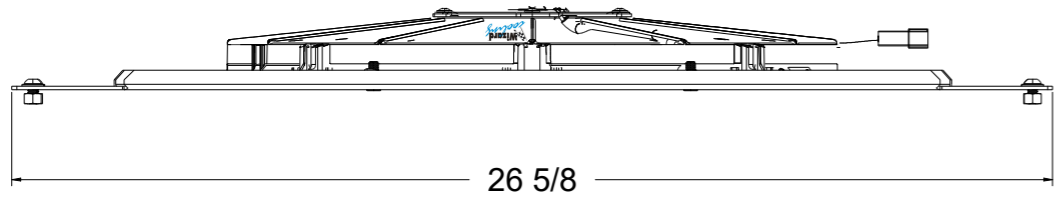

8 7 6 5 4 3 2 1

SKU #	Fan Type	Pusher Fan Part #	Dimension "X"
1-99002-007LP	Low Profile	7-301	2"
1-99002-007MD	Medium Duty	7-301	2.5"
1-99002-007HP	High Performance	7-301	3.5"

Wizard
cooling™
Custom Aluminum Radiators
www.wizardcooling.com