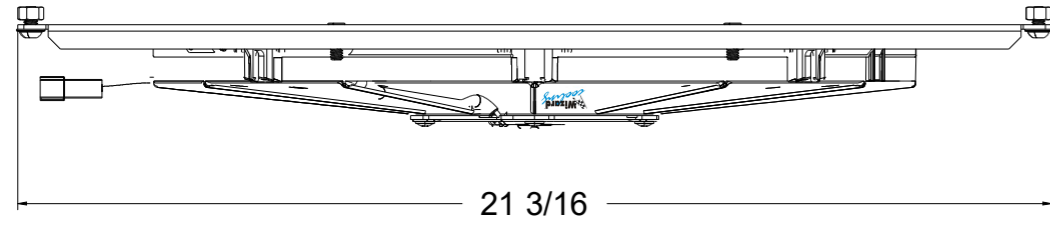

SKU #	Fan Type	Fan Part #	Dimension "X"
1-91031-001LP	Low Profile	7-30100400	2"
1-91031-001MD	Medium Duty	7-30101516	2.5"
1-91031-001HP	High Performance	7-30102120	3.5"

Wizard
cooling
Custom Aluminum Radiators
www.wizardcooling.com