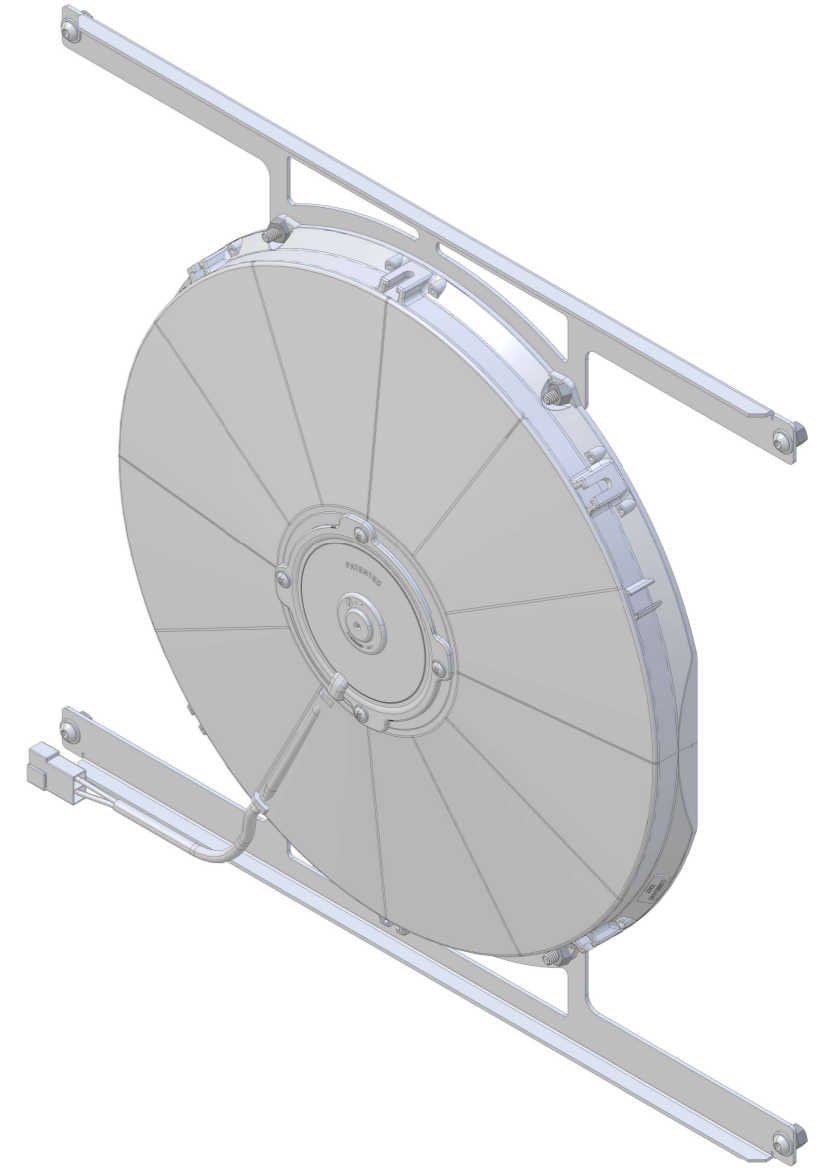

SKU #	Fan Type	Fan Part #	Dimension "X"
1-91031-001LP	Low Profile	7-30100400	2"
1-91031-001MD	Medium Duty	7-30101516	2.5"
1-91031-001HP	High Performance	7-30102120	3.5"

Wizard
cooling
Custom Aluminum Radiators
www.wizardcooling.com