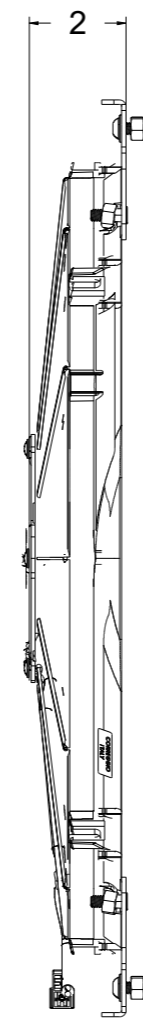

SKU #	Fan Type	Fan Part #	Dimension "X"
1-91031-001LP	Low Profile	7-30100400	2"
1-91031-001MD	Medium Duty	7-30101516	2.5"
1-91031-001HP	High Performance	7-30102120	3.5"

Wizard
cooling
Custom Aluminum Radiators
www.wizardcooling.com

Contact Us:
716-655-6760

Part Number
1-91031-001