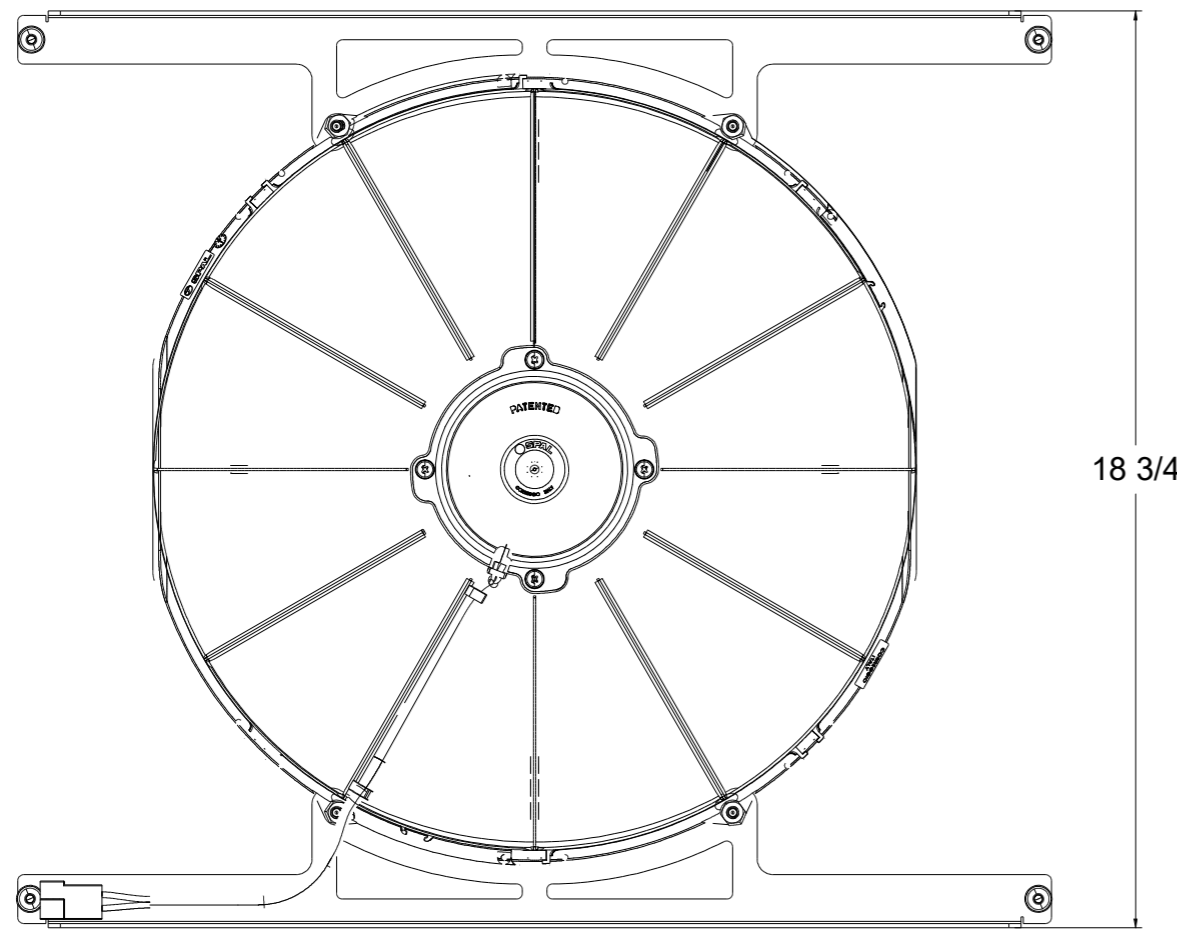

SKU #	Fan Type	Fan Part #	Dimension "X"
1-91031-001LP	Low Profile	7-30100400	2"
1-91031-001MD	Medium Duty	7-30101516	2.5"
1-91031-001HP	High Performance	7-30102120	3.5"

Wizard
cooling
Custom Aluminum Radiators
www.wizardcooling.com