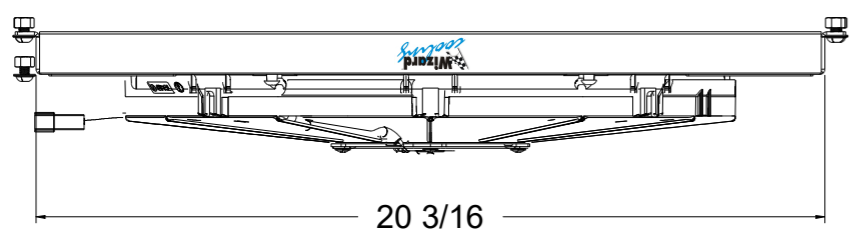

8 7 6 5 4 3 2 1

SKU #	Fan Type	Fan Part #	Dimension "X"
1--008LP	Low Profile	7-30100400	3"
1--008MD	Medium Duty	7-30101516	3.5"
1--008HP	High Performance	7-30102120	4.5"

  
 Custom Aluminum Radiators  
[www.wizardcooling.com](http://www.wizardcooling.com)