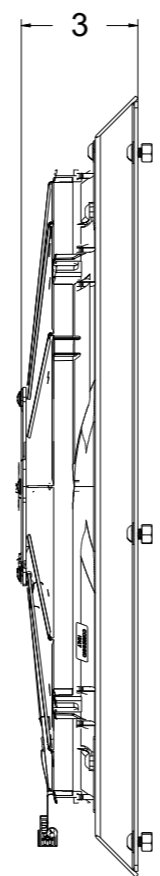

8 7 6 5 4 3 2 1

SKU #	Fan Type	Fan Part #	Dimension "X"
1--008LP	Low Profile	7-30100400	3"
1--008MD	Medium Duty	7-30101516	3.5"
1--008HP	High Performance	7-30102120	4.5"

  
 Custom Aluminum Radiators  
[www.wizardcooling.com](http://www.wizardcooling.com)

Contact Us:  
 716-655-6760

Part Number  
**1-91031-008**

8 7 6 5 4 3 2 1