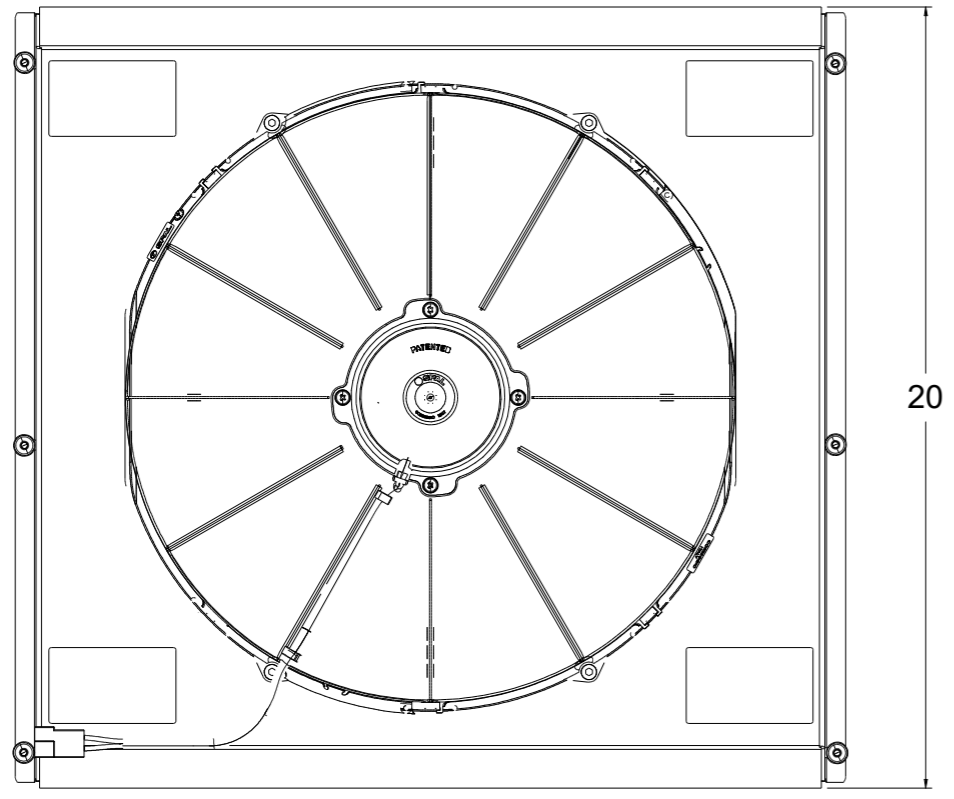

8 7 6 5 4 3 2 1

SKU #	Fan Type	Fan Part #	Dimension "X"
1--008LP	Low Profile	7-30100400	3"
1--008MD	Medium Duty	7-30101516	3.5"
1--008HP	High Performance	7-30102120	4.5"

  
 Custom Aluminum Radiators  
[www.wizardcooling.com](http://www.wizardcooling.com)