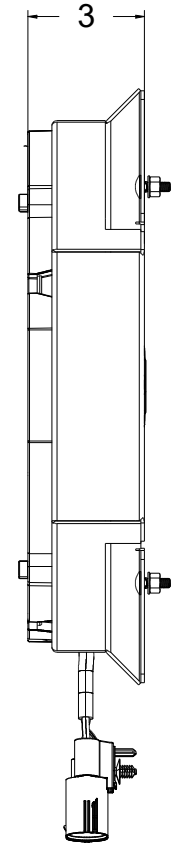

Shroud & Fan P/N	Fan Type	Dimension "X"	Fan P/N
1-289-002BL	300W Brushless	3.5"	7-
1-289-002BL	500W Brushless		7-
1-289-002BL	N/A	N/A	7-

 Custom Aluminum Radiators
www.wizardcooling.com

Contact Us:
 716-655-6760

Part Number
1-289-002BL