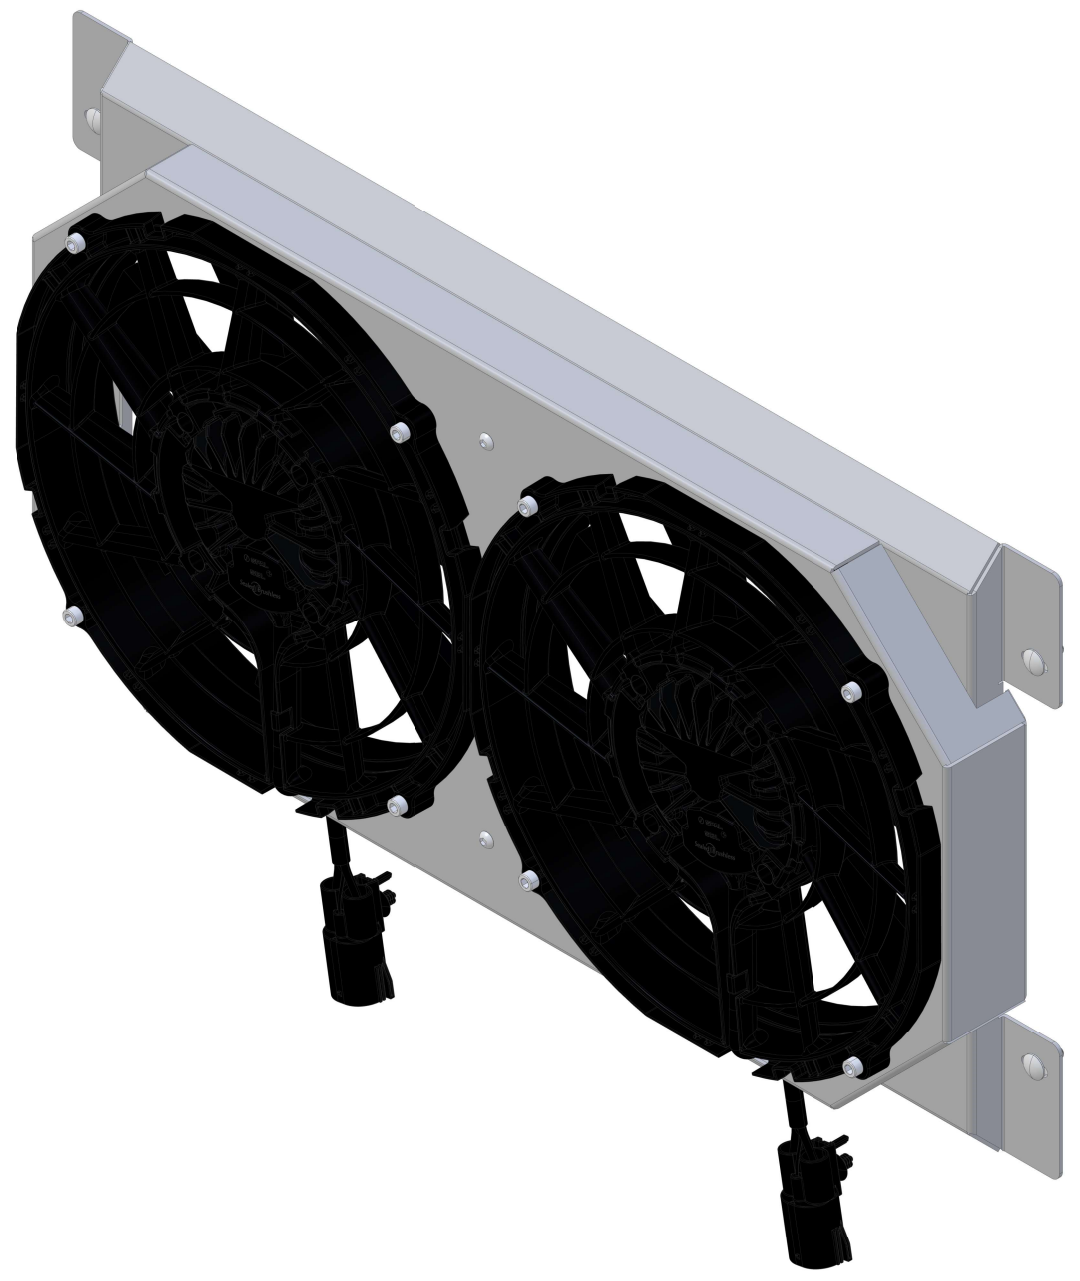

Shroud & Fan P/N	Fan Type	Dimension "X"	Fan P/N
1-289-002BL	300W Brushless	3.5"	7-
1-289-002BL	500W Brushless		7-
1-289-002BL	N/A	N/A	7-

 Custom Aluminum Radiators
www.wizardcooling.com

Contact Us:
 716-655-6760

Part Number
1-289-002BL