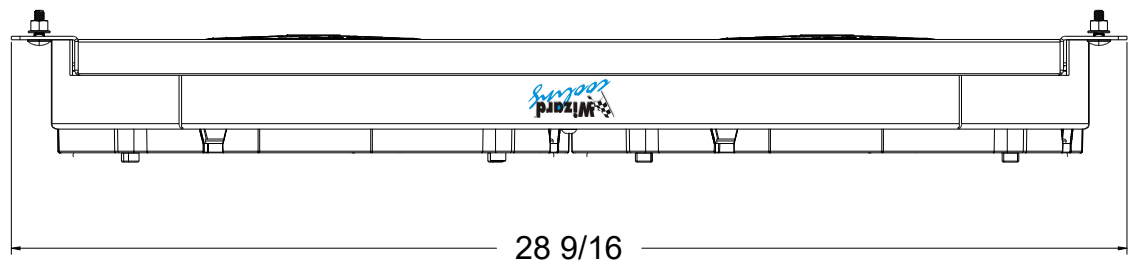

Shroud & Fan P/N	Fan Type	Dimension "X"	Fan P/N
1-289-002BL	300W Brushless	3.5"	7-
1-289-002BL	500W Brushless		7-
1-289-002BL	N/A	N/A	7-

 Custom Aluminum Radiators
www.wizardcooling.com

Contact Us:
 716-655-6760

Part Number
1-289-002BL