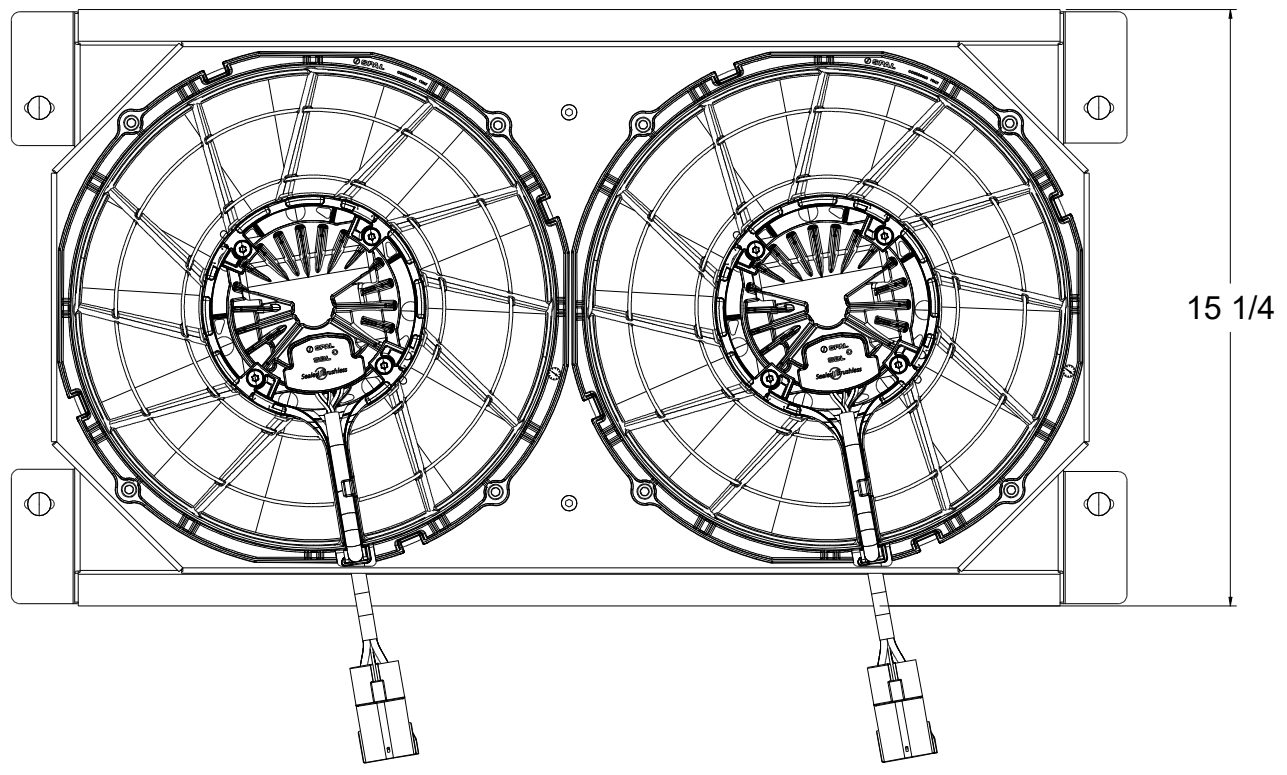

Shroud & Fan P/N	Fan Type	Dimension "X"	Fan P/N
1-289-002BL	300W Brushless	3.5"	7-
1-289-002BL	500W Brushless		7-
1-289-002BL	N/A	N/A	7-

 Custom Aluminum Radiators
www.wizardcooling.com

Contact Us:
 716-655-6760

Part Number
1-289-002BL