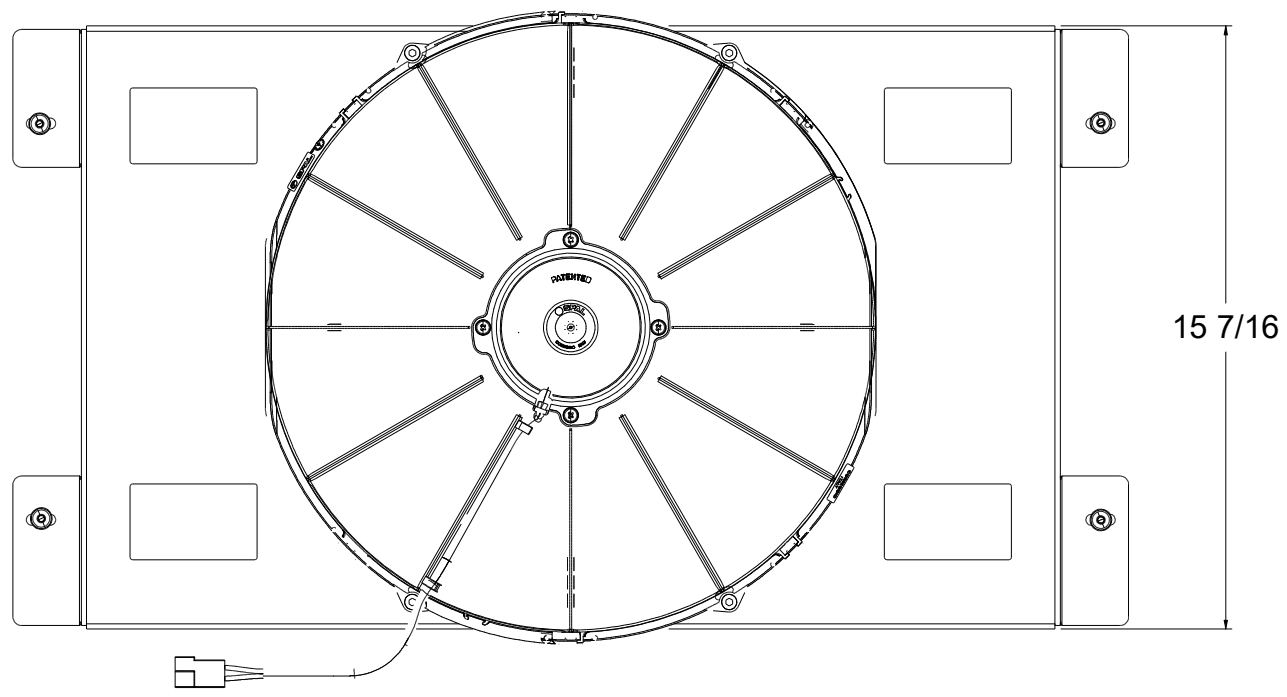

8 7 6 5 4 3 2 1

SKU #	Fan Type	Fan Part #	Dimension "X"
1-289-008LP	Low Profile	7-30100400	3"
1-289-008MD	Medium Duty	7-30101516	3.5"
1-289-008HP	High Performance	7-30102120	4.5"

Wizard
cooling™
Custom Aluminum Radiators
www.wizardcooling.com

Contact Us:
716-655-6760

Part Number
1-289-008

D
C
B
A

D
C
B
A

8 7 6 5 4 3 2 1