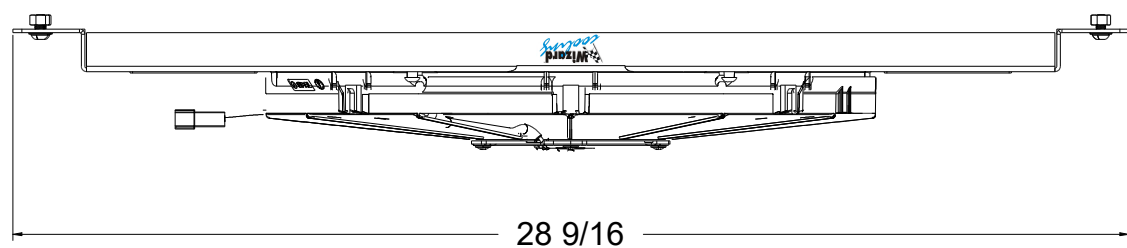

8 7 6 5 4 3 2 1

SKU #	Fan Type	Fan Part #	Dimension "X"
1-289-008LP	Low Profile	7-30100400	3"
1-289-008MD	Medium Duty	7-30101516	3.5"
1-289-008HP	High Performance	7-30102120	4.5"

Wizard
cooling™
Custom Aluminum Radiators
www.wizardcooling.com

Contact Us:
716-655-6760

Part Number
1-289-008

D
C
B
A

D
C
B
A

8 7 6 5 4 3 2 1