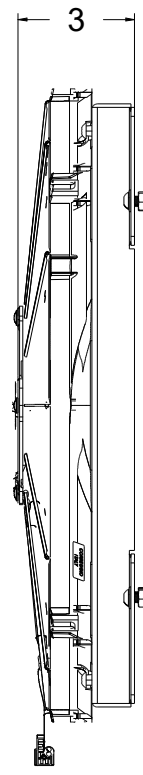

8 7 6 5 4 3 2 1

SKU #	Fan Type	Fan Part #	Dimension "X"
1-289-008LP	Low Profile	7-30100400	3"
1-289-008MD	Medium Duty	7-30101516	3.5"
1-289-008HP	High Performance	7-30102120	4.5"

Wizard
cooling™
Custom Aluminum Radiators
www.wizardcooling.com

Contact Us:
716-655-6760

Part Number
1-289-008

D
C
B
A

D
C
B
A

8 7 6 5 4 3 2 1