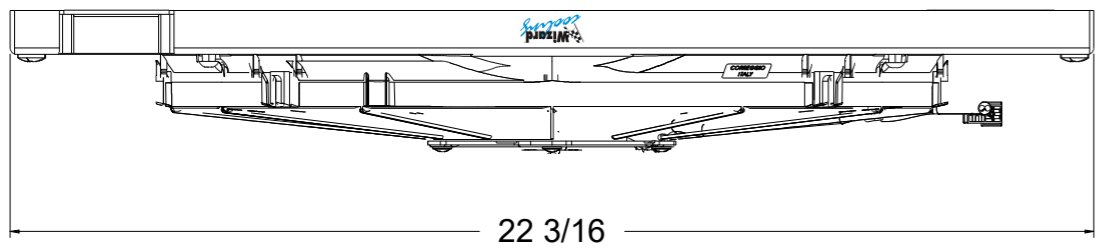

8 7 6 5 4 3 2 1

D

D

SKU #	Fan Type	Fan Part #	Dimension "X"
1-1673-008LP	Low Profile	7-30100400	3"
1-1673-008MD	Medium Duty	7-30101516	3.5"
1-1673-008HP	High Performance	7-30102120	4.5"

C

C

B

B