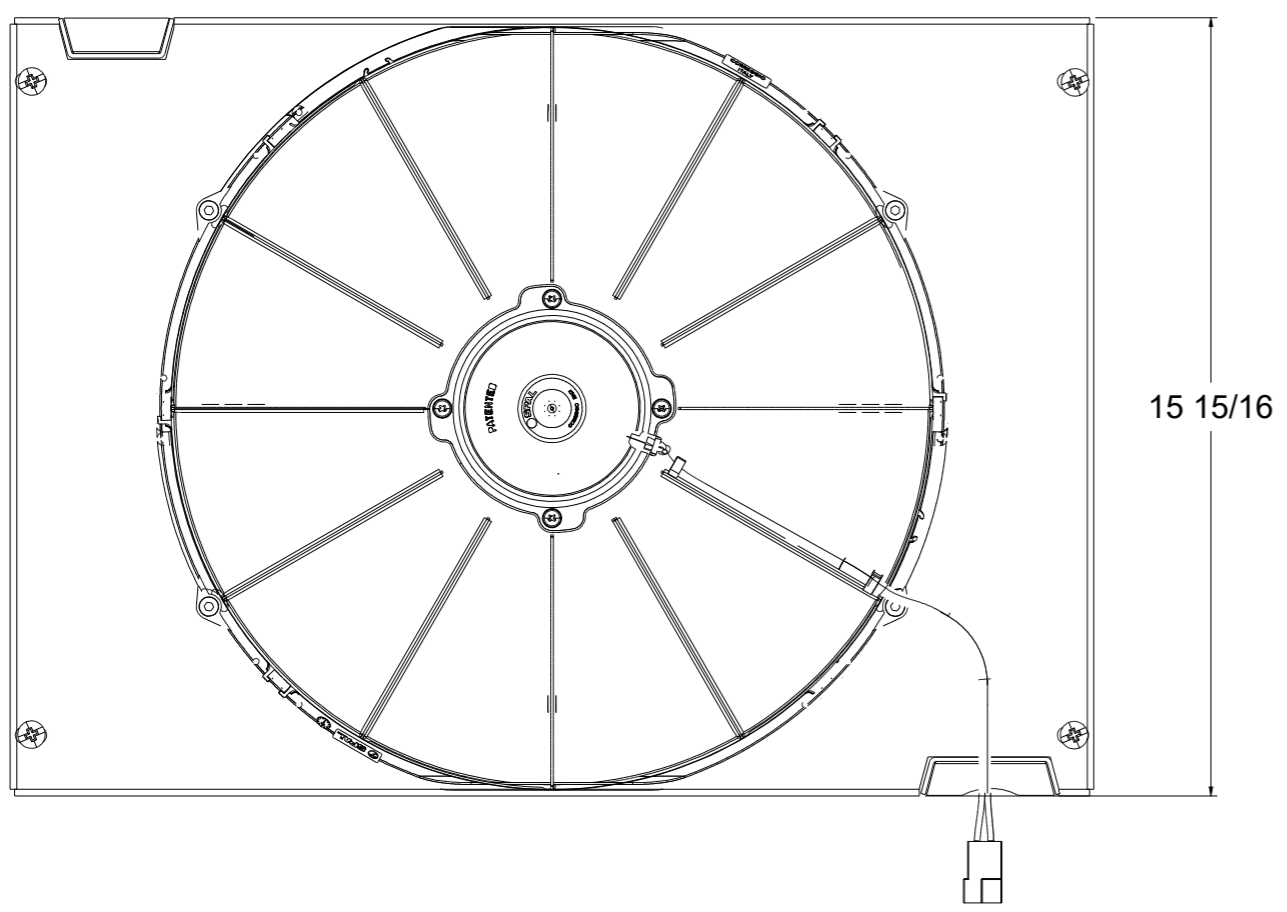

8 7 6 5 4 3 2 1

D

D

SKU #	Fan Type	Fan Part #	Dimension "X"
1-1673-008LP	Low Profile	7-30100400	3"
1-1673-008MD	Medium Duty	7-30101516	3.5"
1-1673-008HP	High Performance	7-30102120	4.5"

C

C

B

B