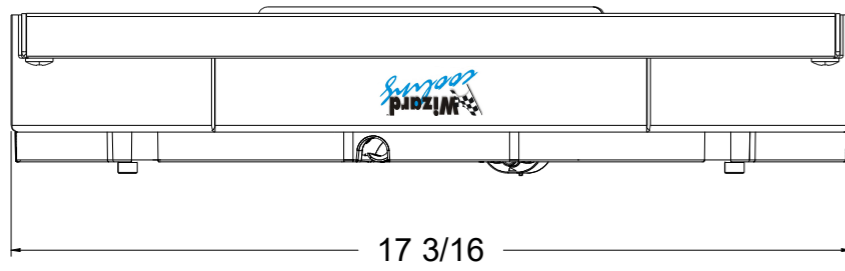

8 7 6 5 4 3 2 1

D

Fan Package SKU#	Fan Type	Dimension "X"
1-10504-008BL300	300 Watt Brushless	3.5"
1-10504-008BL500	500 Watt Brushless	

D

C

19 15/16

C

B