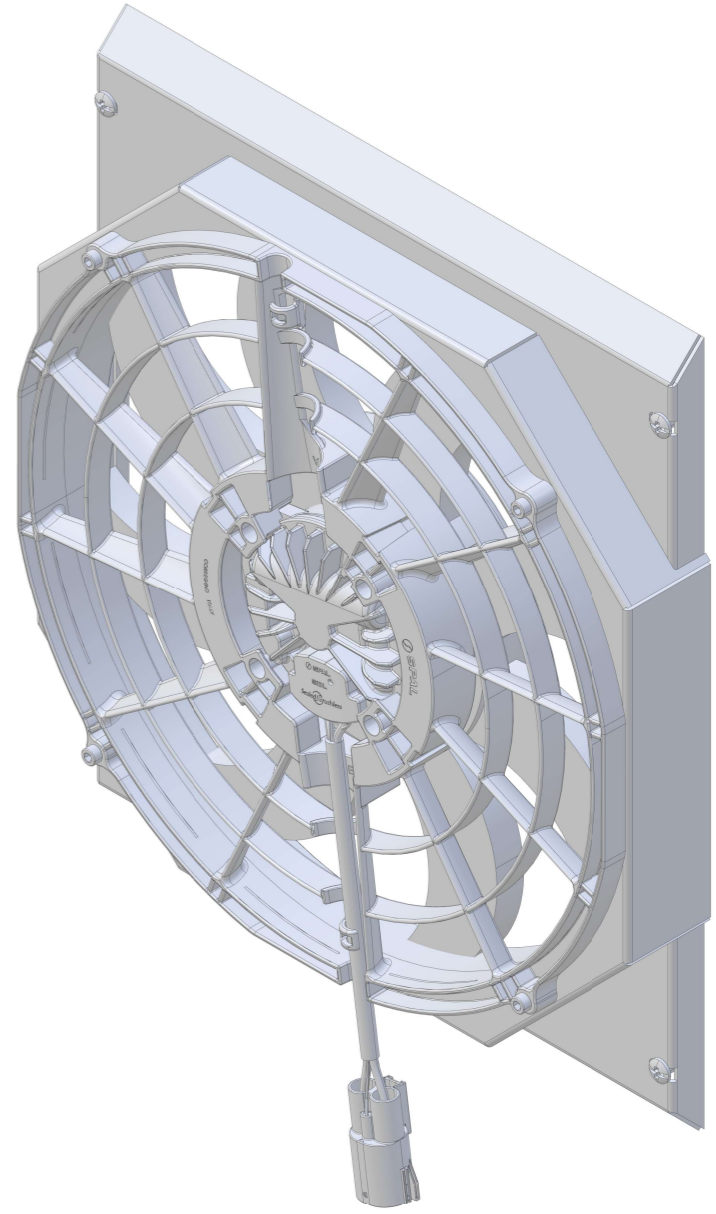

A

Custom Aluminum Radiators
www.wizardcooling.com

Contact Us:
716-655-6760

Part Number
1-10504-008BL

8 7 6 5 4 3 2 1