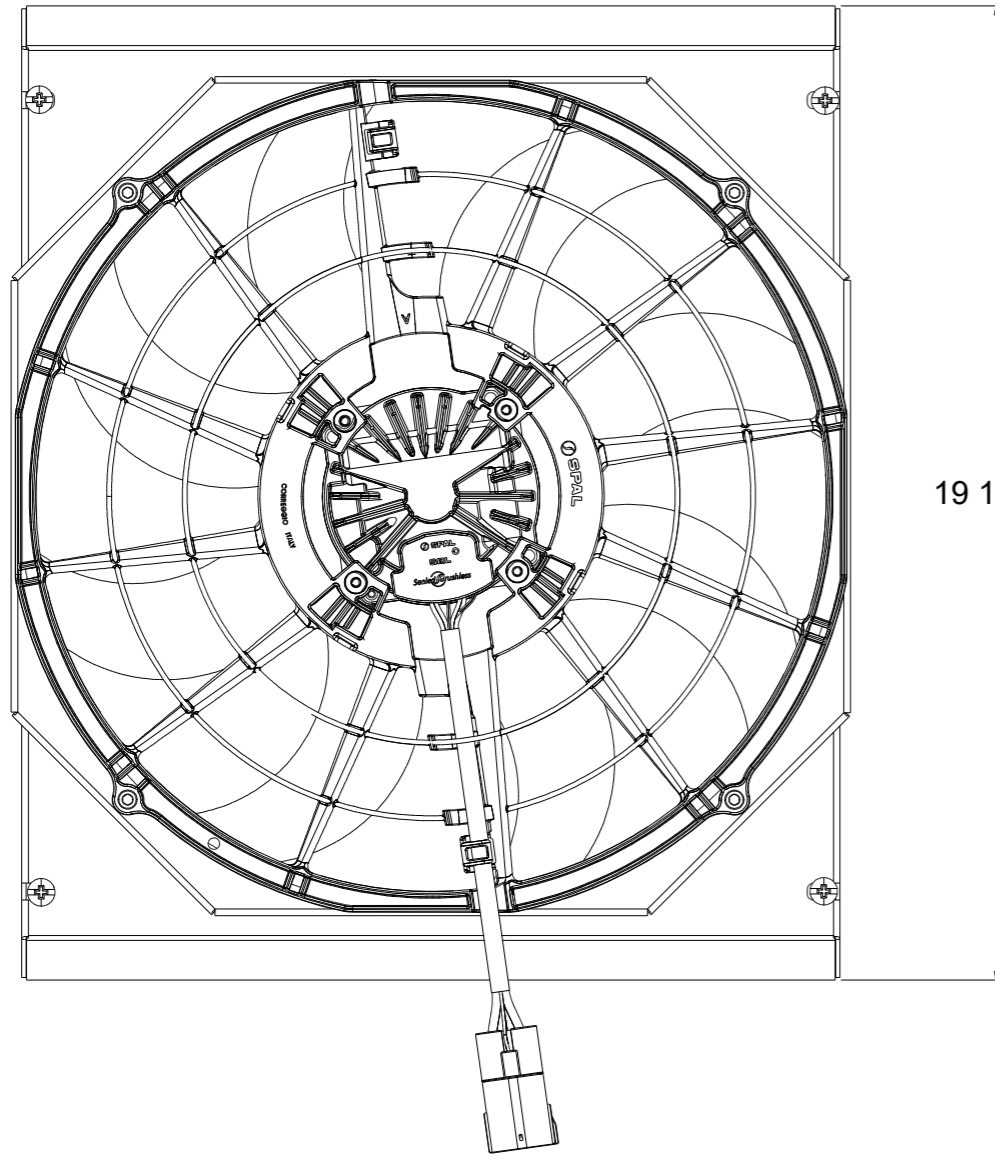

8 7 6 5 4 3 2 1

D

Fan Package SKU#	Fan Type	Dimension "X"
1-10504-008BL300	300 Watt Brushless	3.5"
1-10504-008BL500	500 Watt Brushless	

D

C

19 15/16

C

B