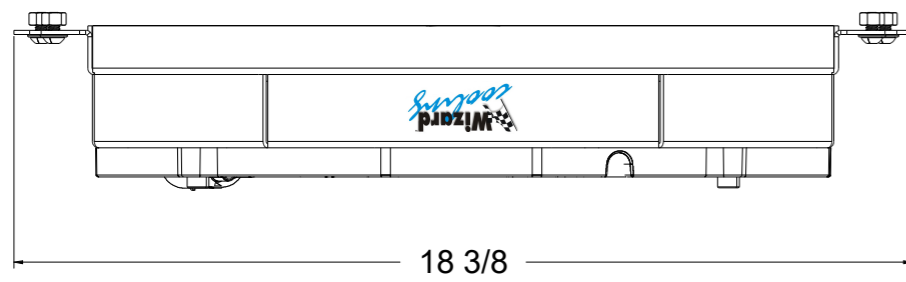

8 7 6 5 4 3 2 1

D

Fan Package SKU#	Fan Type	Dimension "X"
1-10508-008BL300	300 Watt Brushless	3.5"
1-10508-008BL500	500 Watt Brushless	

D

C

C

B

B