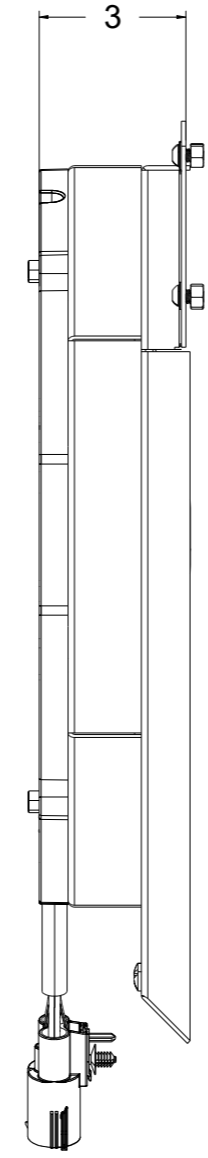

8 7 6 5 4 3 2 1

D

Fan Package SKU#	Fan Type	Dimension "X"
1-10508-008BL300	300 Watt Brushless	3.5"
1-10508-008BL500	500 Watt Brushless	

D

C

C

B

B

A

8 7 6 5 4 3 2 1

www.wizardcooling.com

Contact Us:
716-655-6760

Part Number
1-10508-008BL

A