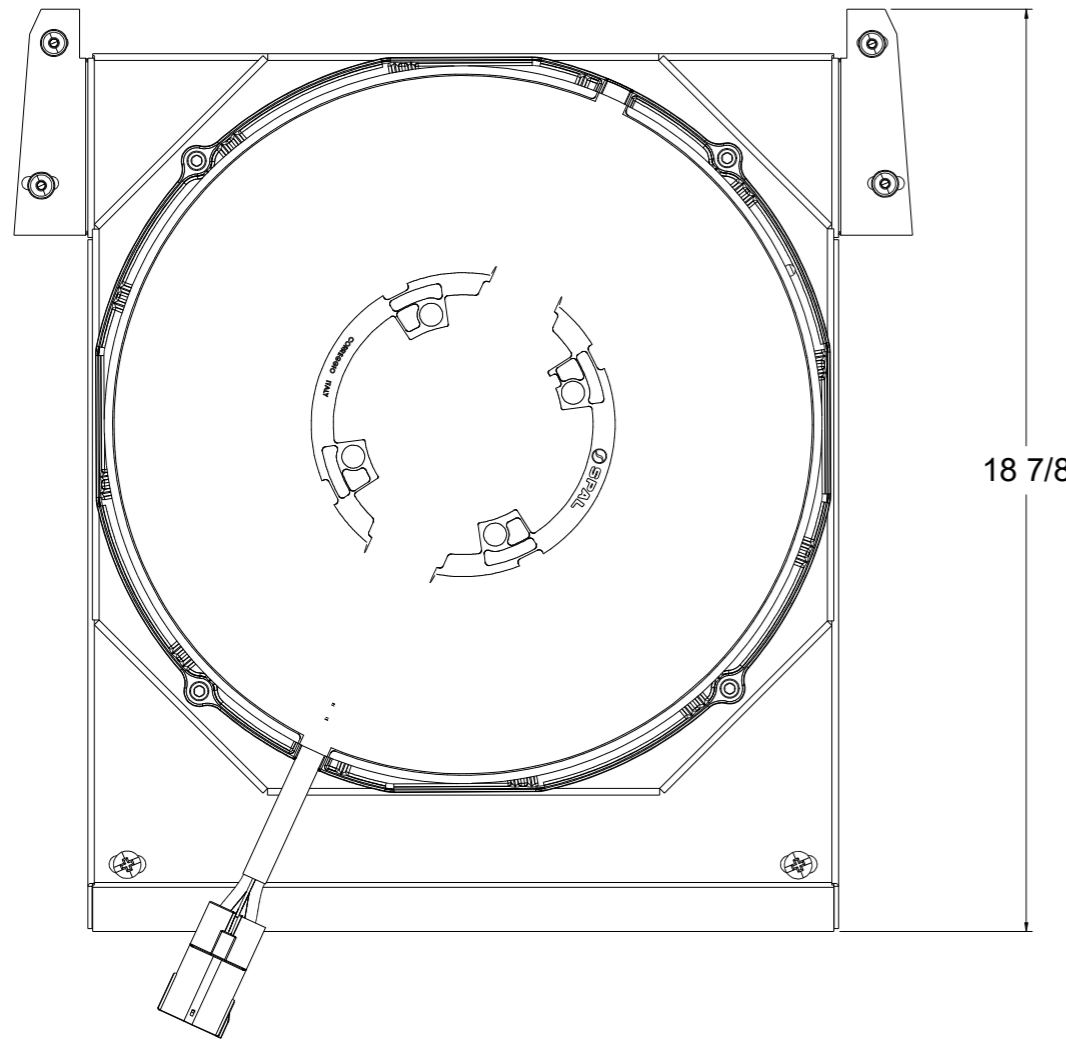

8 7 6 5 4 3 2 1

D

Fan Package SKU#	Fan Type	Dimension "X"
1-10508-008BL300	300 Watt Brushless	3.5"
1-10508-008BL500	500 Watt Brushless	

D

C

C

B

B