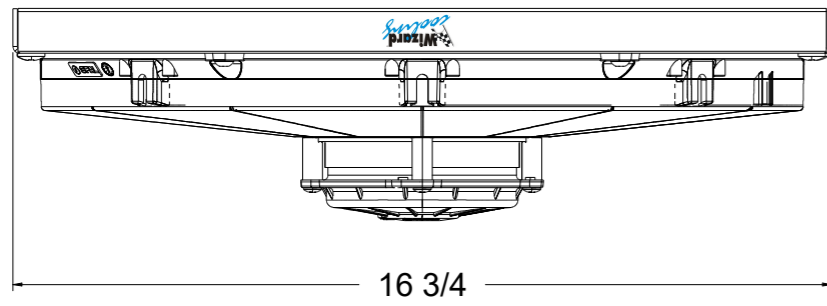

8 7 6 5 4 3 2 1

D

SKU #	Fan Type	Fan Part #	Dimension "X"
1-10504-008LP	Low Profile	7-30100400	3"
1-10504-008MD	Medium Duty	7-30101516	3.5"
1-10504-008HP	High Performance	7-30102120	4.5"

D

C

C

B

B