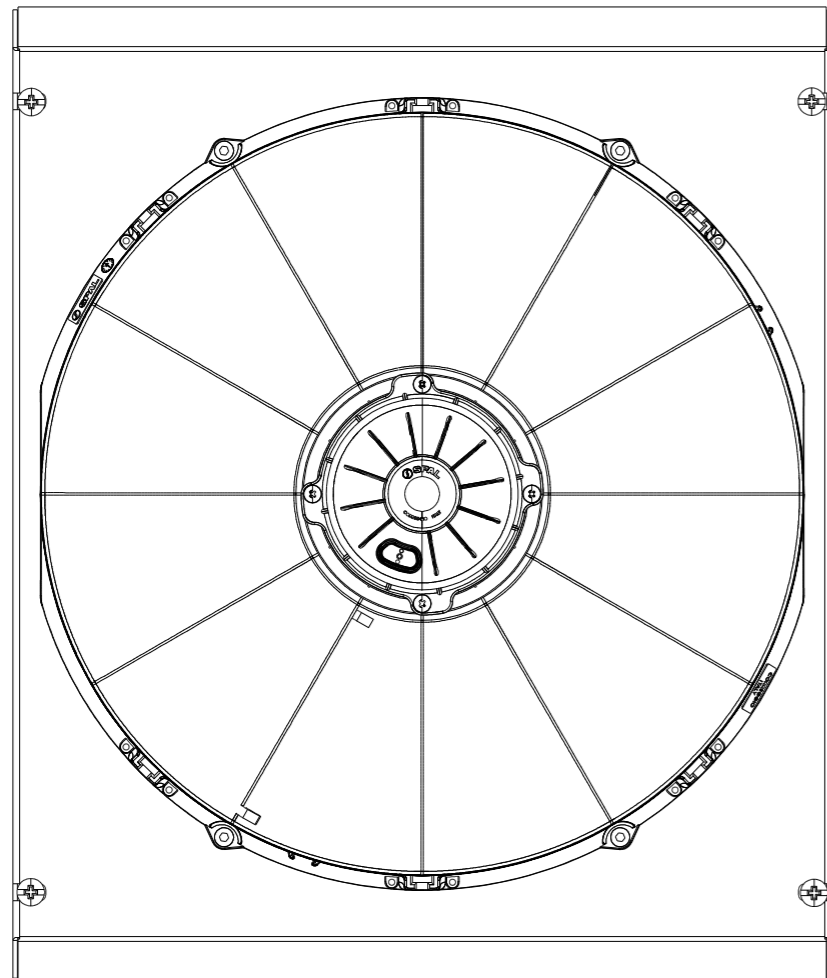

8 7 6 5 4 3 2 1

D

SKU #	Fan Type	Fan Part #	Dimension "X"
1-10504-008LP	Low Profile	7-30100400	3"
1-10504-008MD	Medium Duty	7-30101516	3.5"
1-10504-008HP	High Performance	7-30102120	4.5"

D

C

C

B

B